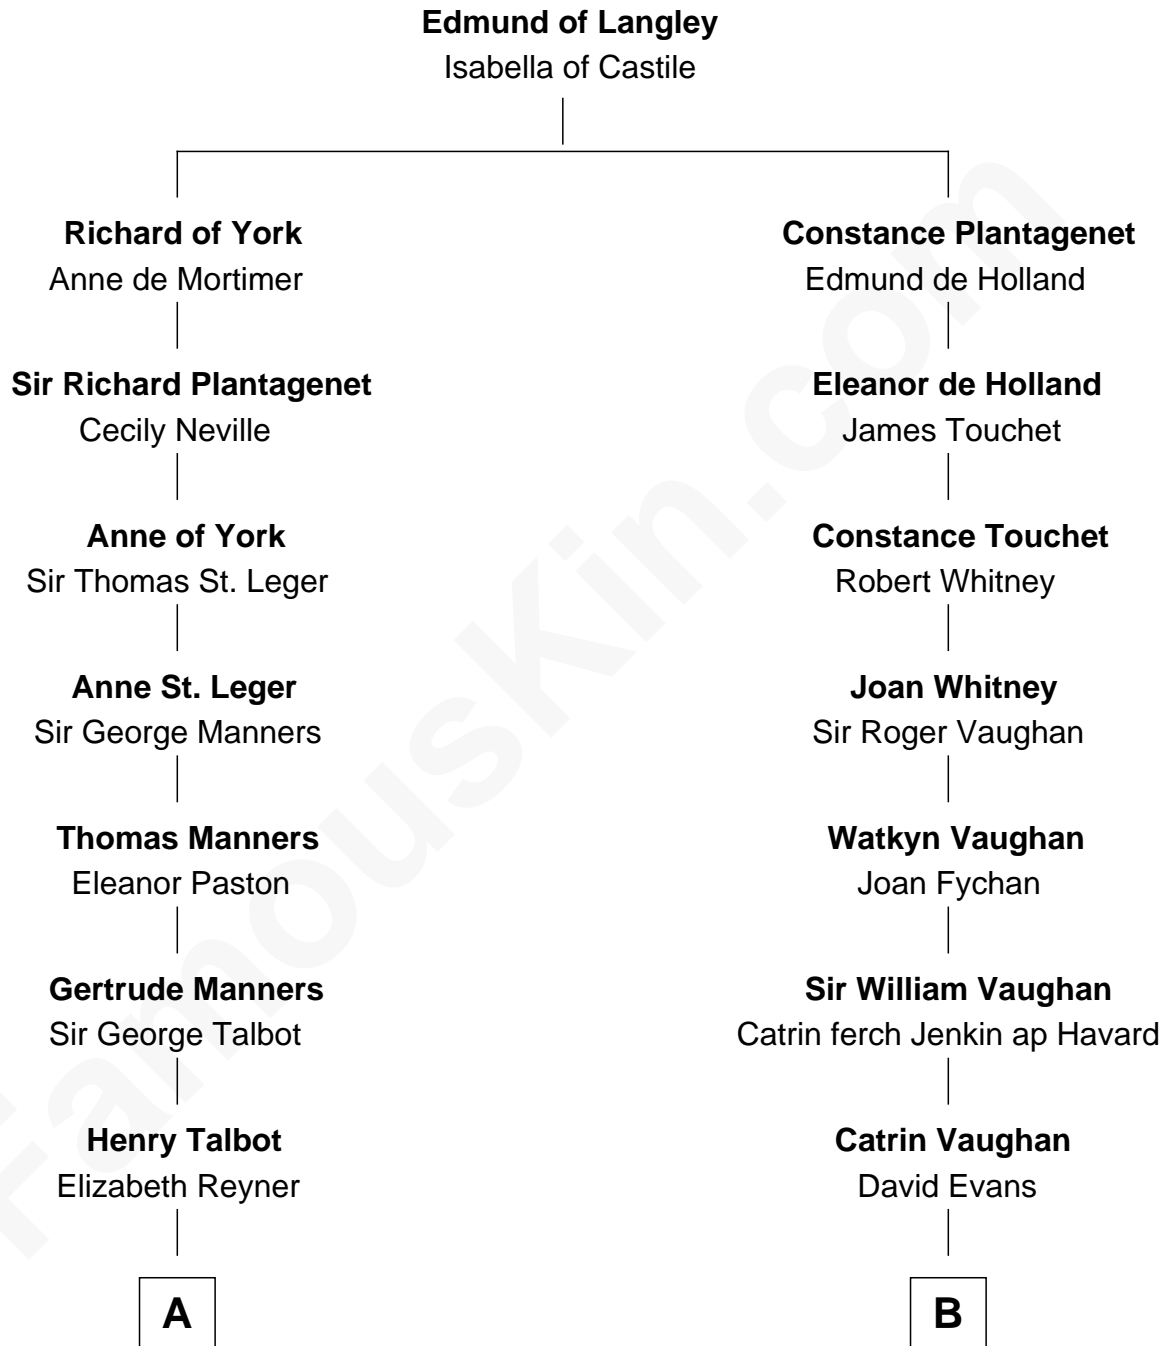

FamousKin.com

Relationship Chart of

Camilla Parker Bowles

Queen Consort of the United Kingdom

18th cousin 2 times removed of

Sally Ride

1st American Woman in Space

C

Rosalind Maud Cubitt
Bruce Middleton Hope Shand

Camilla Parker Bowles
Queen Consort

D

Charles Everroad Richardson
Blanche Gibson

Jennie Mae Richardson
Thomas Vernam Ride

Dale Burdell Ride
Carol Joyce Anderson

Sally Ride
1st American Woman in Space

FamousKin.com