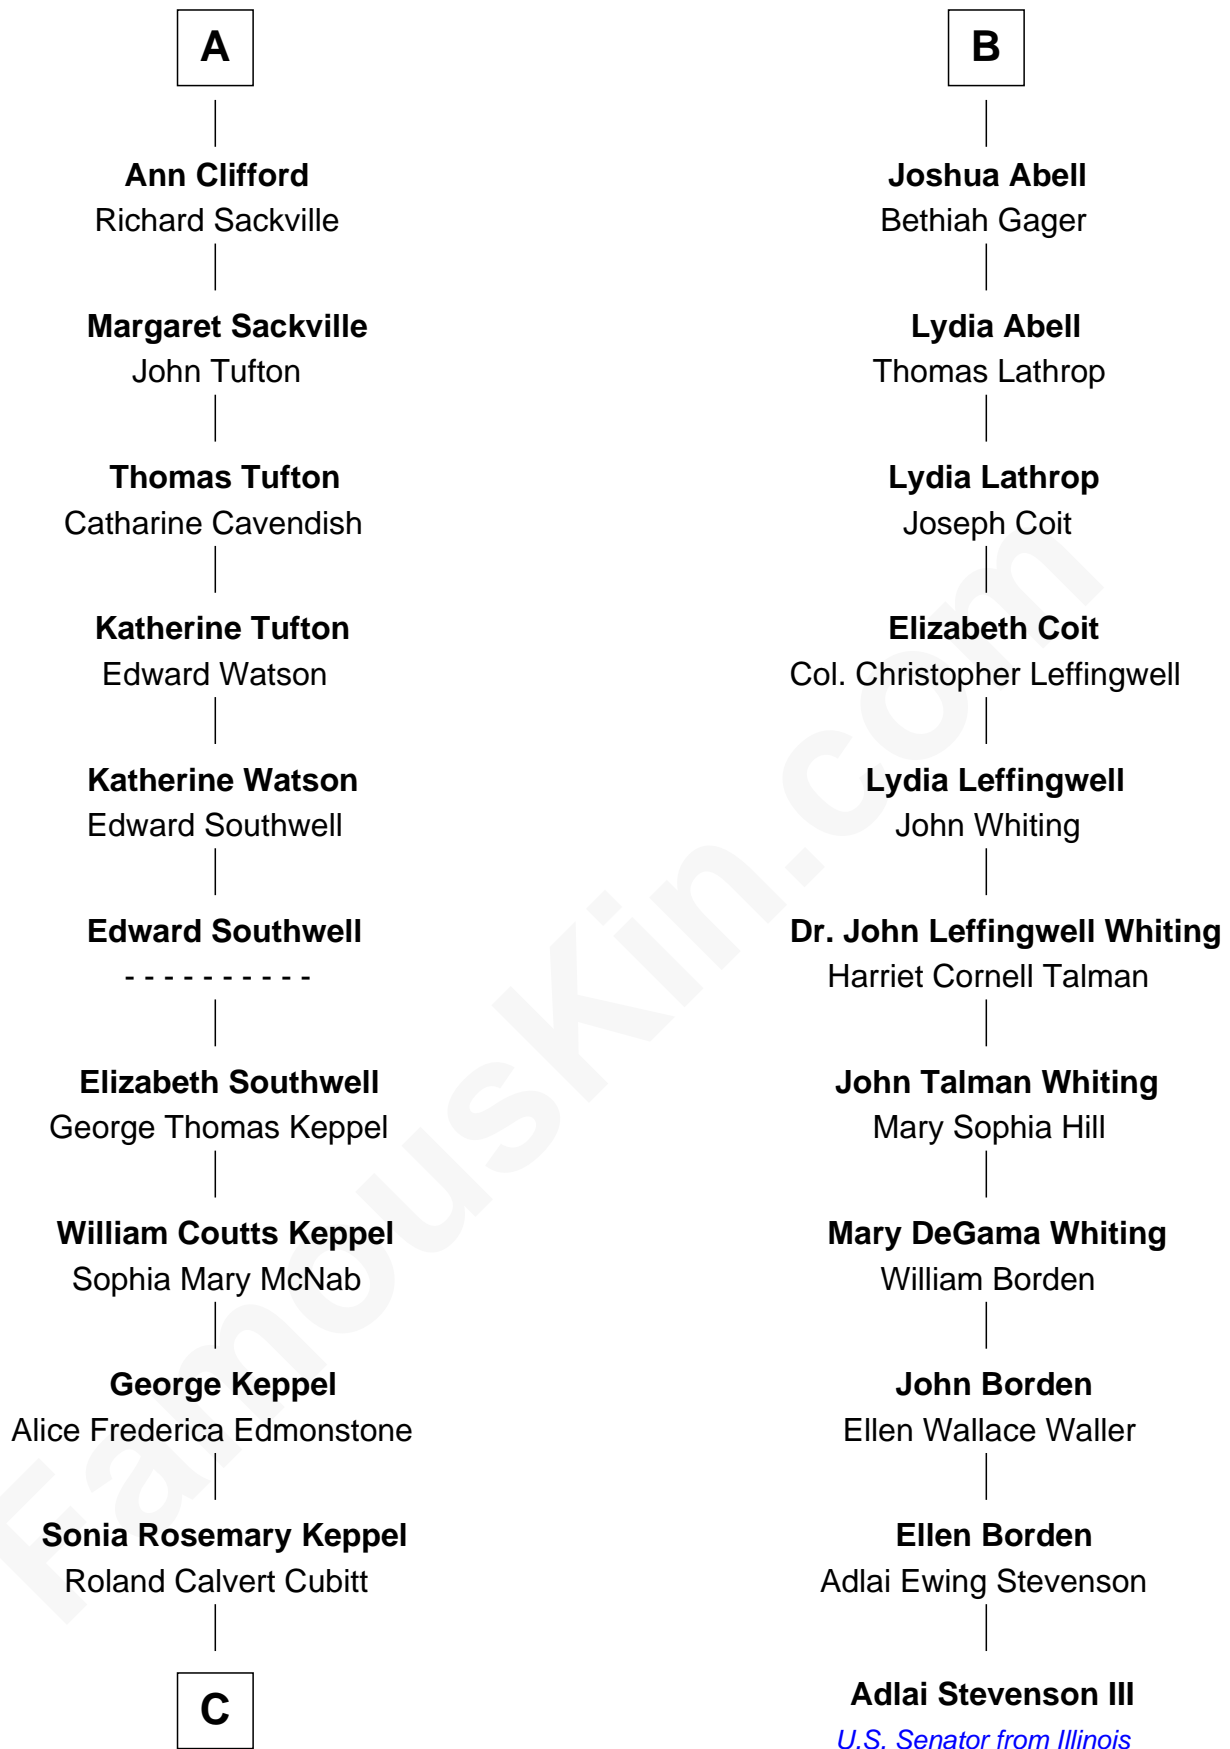

## Relationship Chart of

### Camilla Parker Bowles

*Queen Consort of the United Kingdom*

17th cousin 1 time removed of

**Adlai Stevenson III**

*U.S. Senator from Illinois*

**C**

**Rosalind Maud Cubitt**  
Bruce Middleton Hope Shand