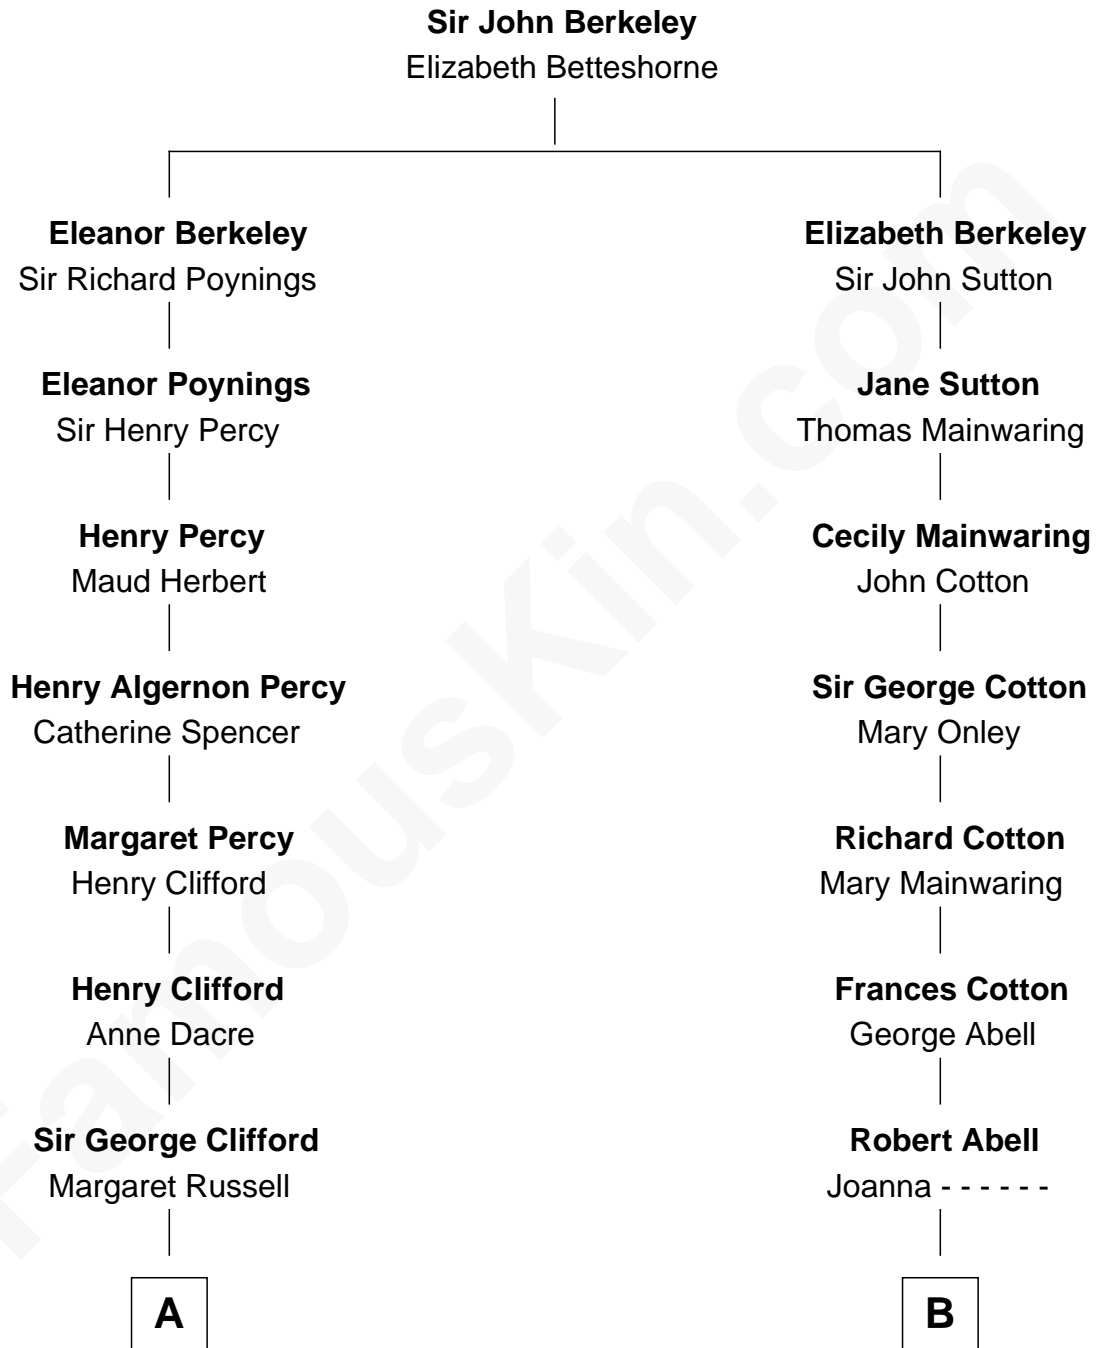

## Relationship Chart of

### Camilla Parker Bowles

*Queen Consort of the United Kingdom*

17th cousin 1 time removed of

**Adlai Stevenson III**

*U.S. Senator from Illinois*

**C**

**Rosalind Maud Cubitt**  
Bruce Middleton Hope Shand