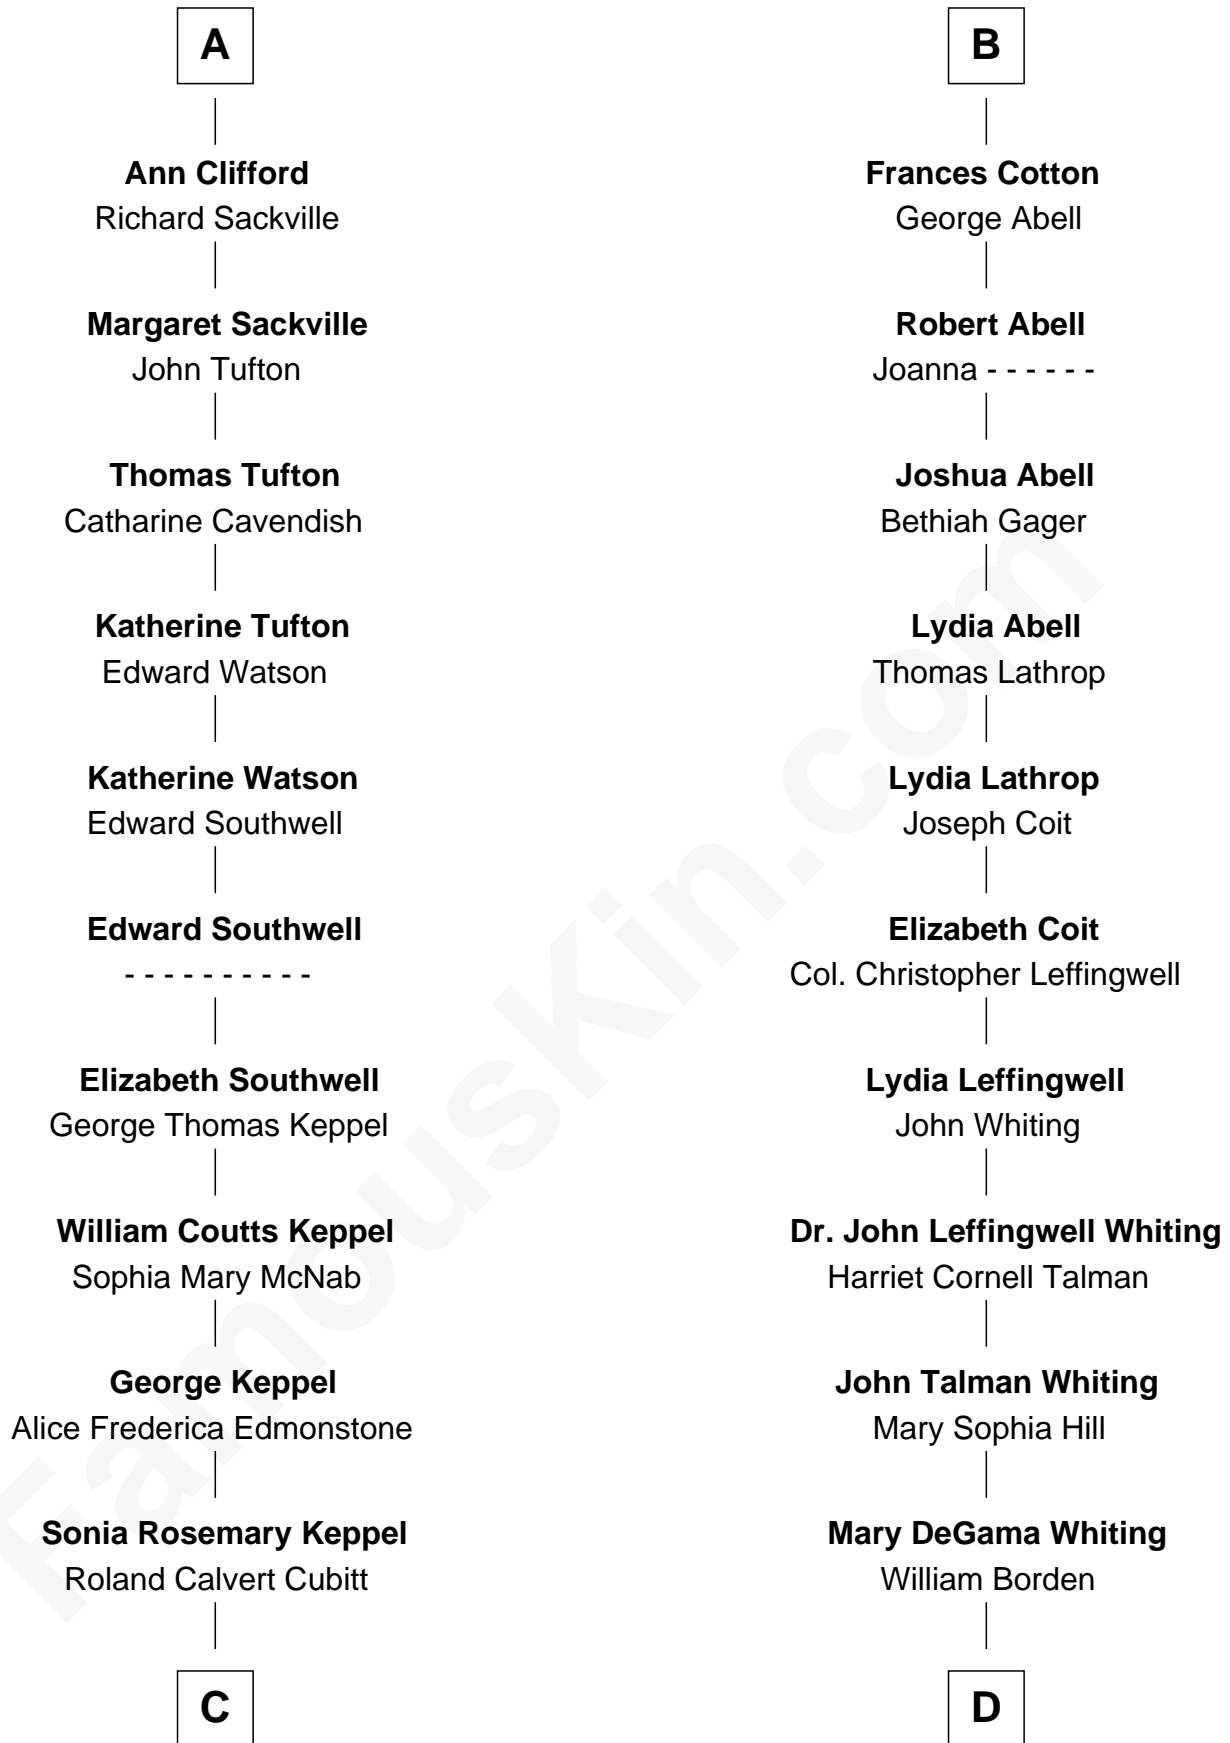

FamousKin.com

Relationship Chart of

Camilla Parker Bowles

Queen Consort of the United Kingdom

18th cousin 1 time removed of

Adlai Stevenson III

U.S. Senator from Illinois

Sir Philip le Despencer

Elizabeth - - - - -

Sir Philip le Despencer

Elizabeth de Tibetot

Margery Despencer

Sir Roger Wentworth

Henry Wentworth

Elizabeth Howard

Margery Wentworth

Alice le Despenser

Sir John Sutton

Sir John Sutton

Constance Blount

Sir John Sutton

Elizabeth Berkeley

Jane Sutton

Thomas Mainwaring

Cecily Mainwaring

John Cotton

Sir George Cotton

Mary Onley

Richard Cotton

Mary Mainwaring

B

C