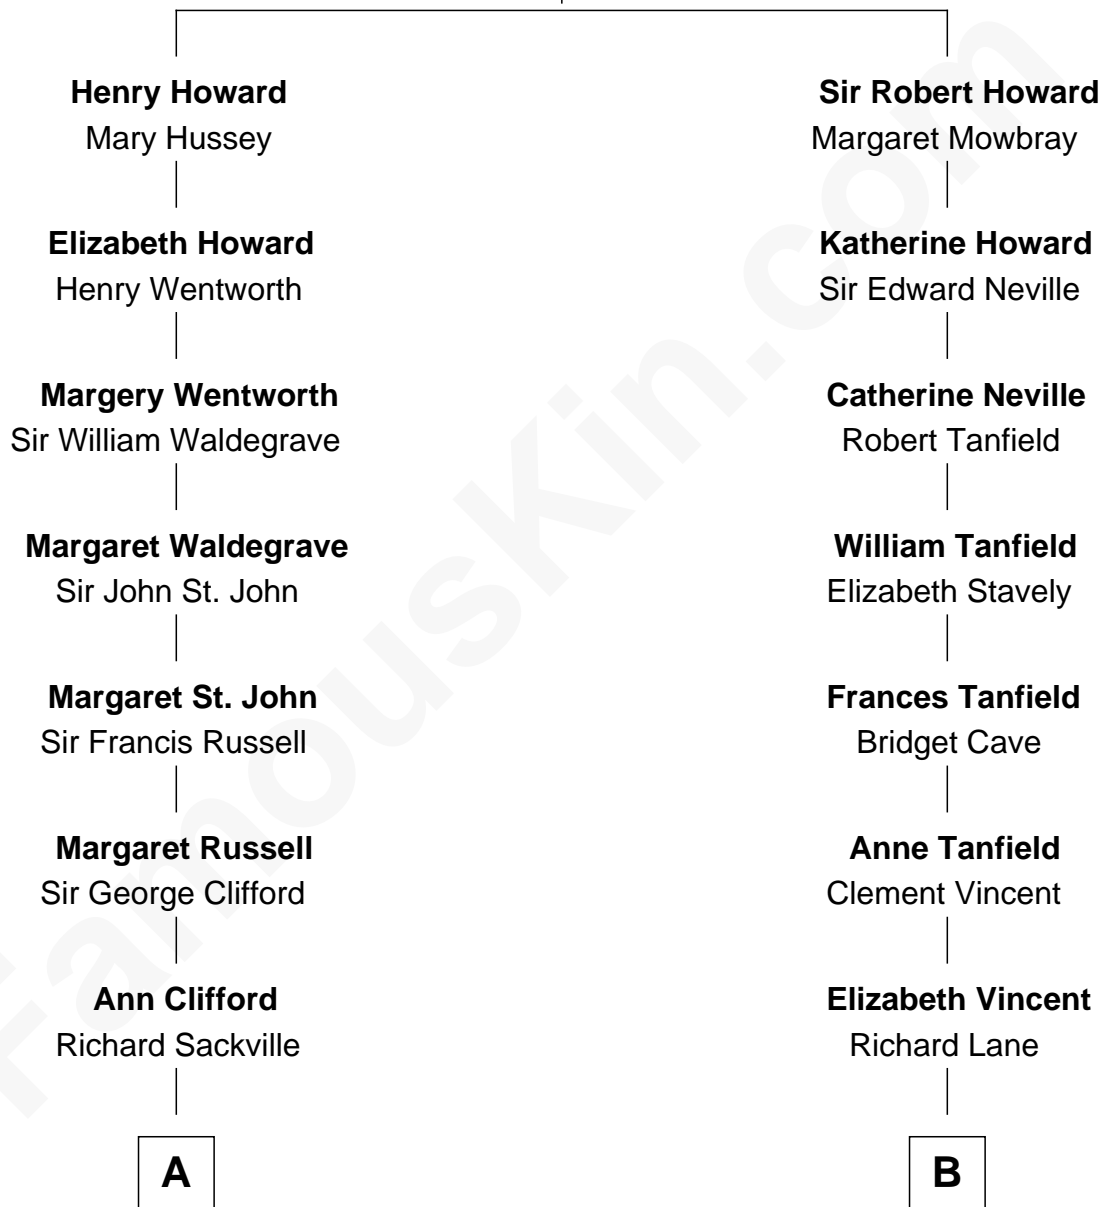

FamousKin.com

Relationship Chart of

Camilla Parker Bowles

Queen Consort of the United Kingdom

13th cousin 4 times removed of

Henry Lee III

9th Governor of Virginia

Sir John Howard

Alice Tendring

Camilla Parker Bowles photo by [Agência Brasil](#) ([CC BY 3.0 BRAZIL](#))