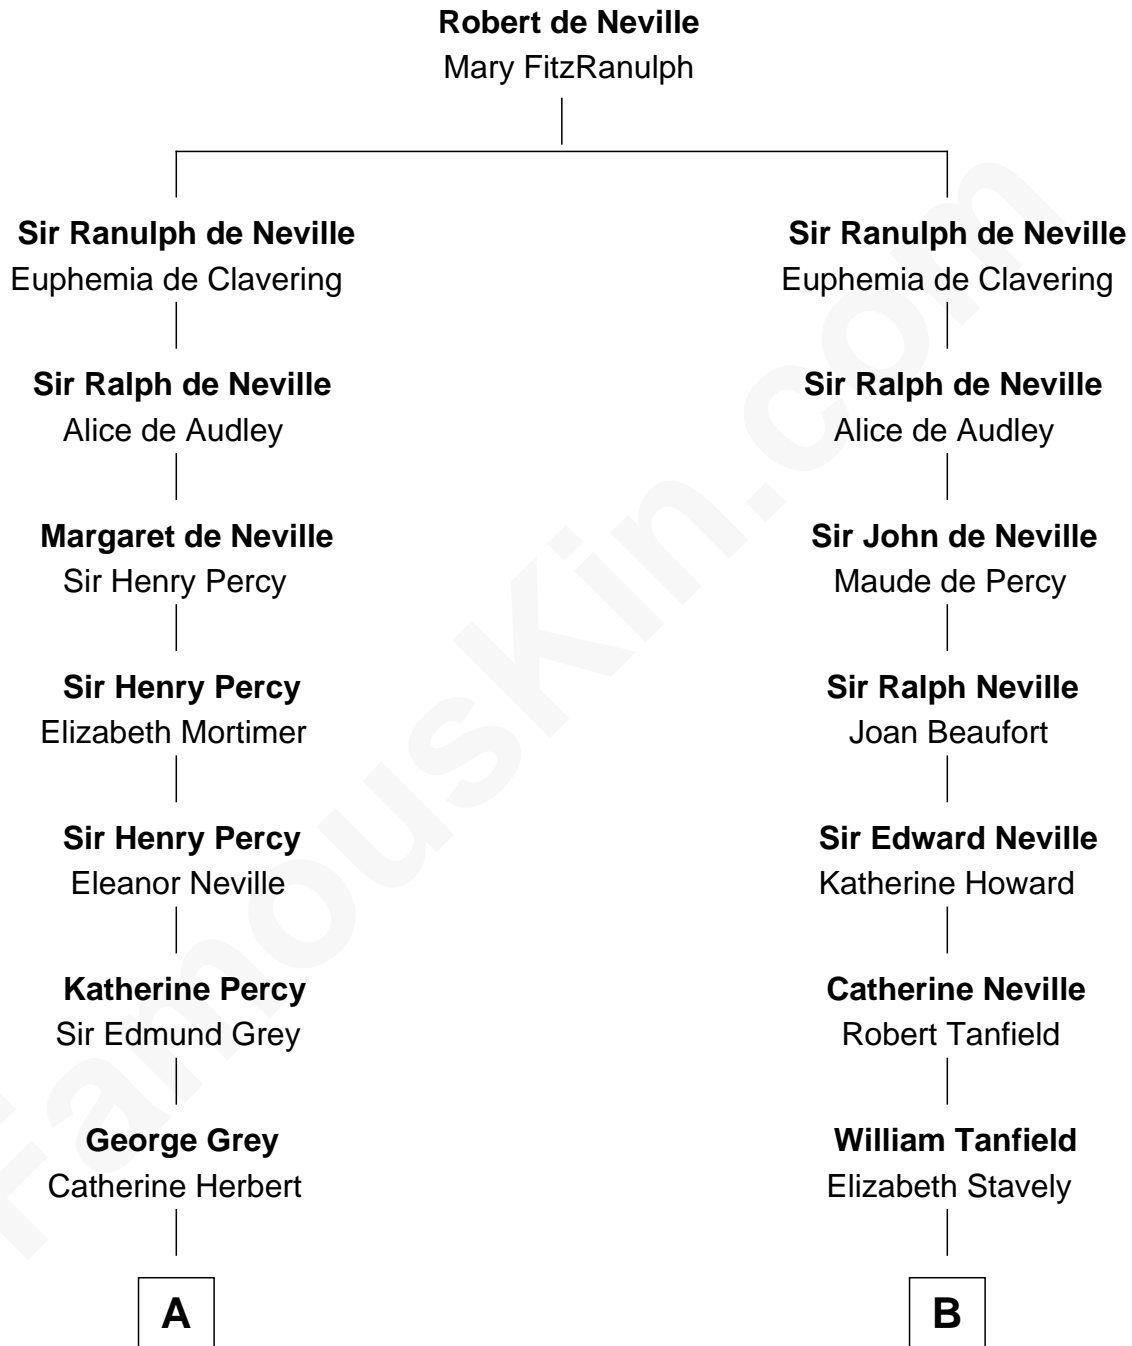

FamousKin.com

Relationship Chart of

Camilla Parker Bowles

Queen Consort of the United Kingdom

16th cousin 5 times removed of

Henry Lee III

9th Governor of Virginia

C

William Coutts Keppel

Sophia Mary McNab

George Keppel

Alice Frederica Edmonstone

Sonia Rosemary Keppel

Roland Calvert Cubitt

Rosalind Maud Cubitt

Bruce Middleton Hope Shand