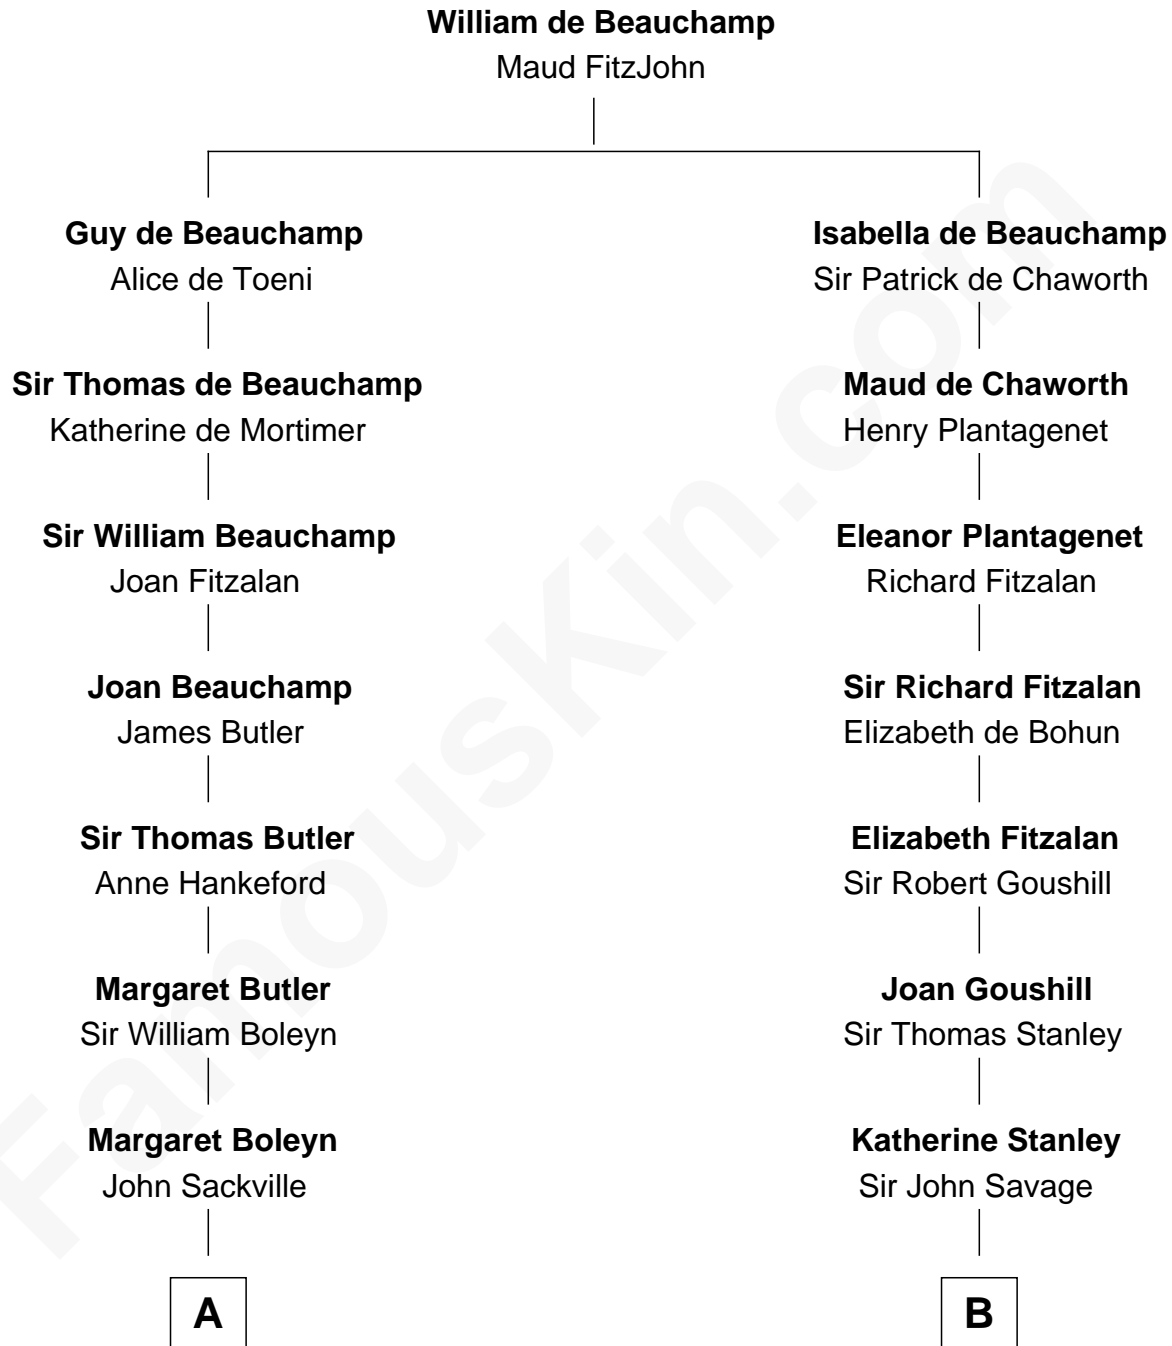

FamousKin.com

Relationship Chart of

Camilla Parker Bowles

Queen Consort of the United Kingdom

16th cousin 5 times removed of

Henry Lee III

9th Governor of Virginia

C

William Coutts Keppel

Sophia Mary McNab

George Keppel

Alice Frederica Edmonstone

Sonia Rosemary Keppel

Roland Calvert Cubitt

Rosalind Maud Cubitt

Bruce Middleton Hope Shand