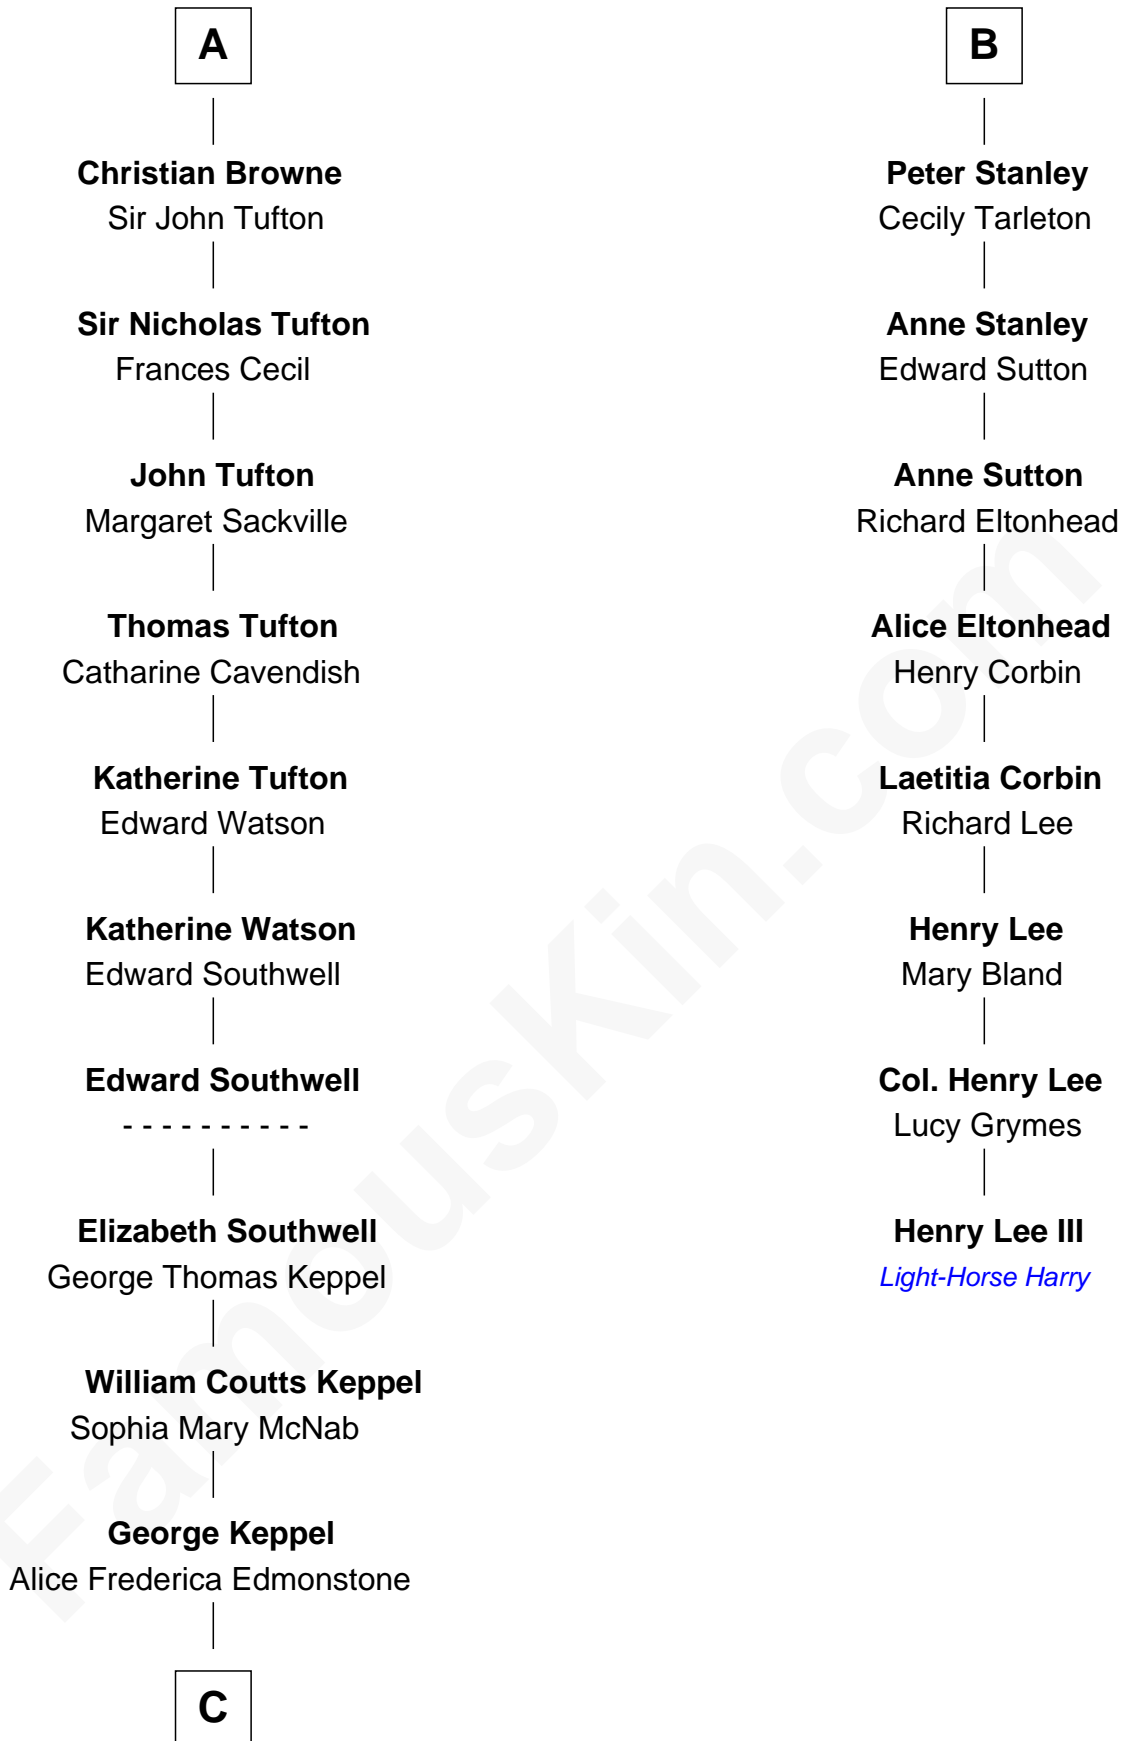

## Relationship Chart of

### Camilla Parker Bowles

Queen Consort of the United Kingdom

14th cousin 5 times removed of

**Henry Lee III**

9th Governor of Virginia

**C**

—  
**Sonia Rosemary Keppel**

Roland Calvert Cubitt