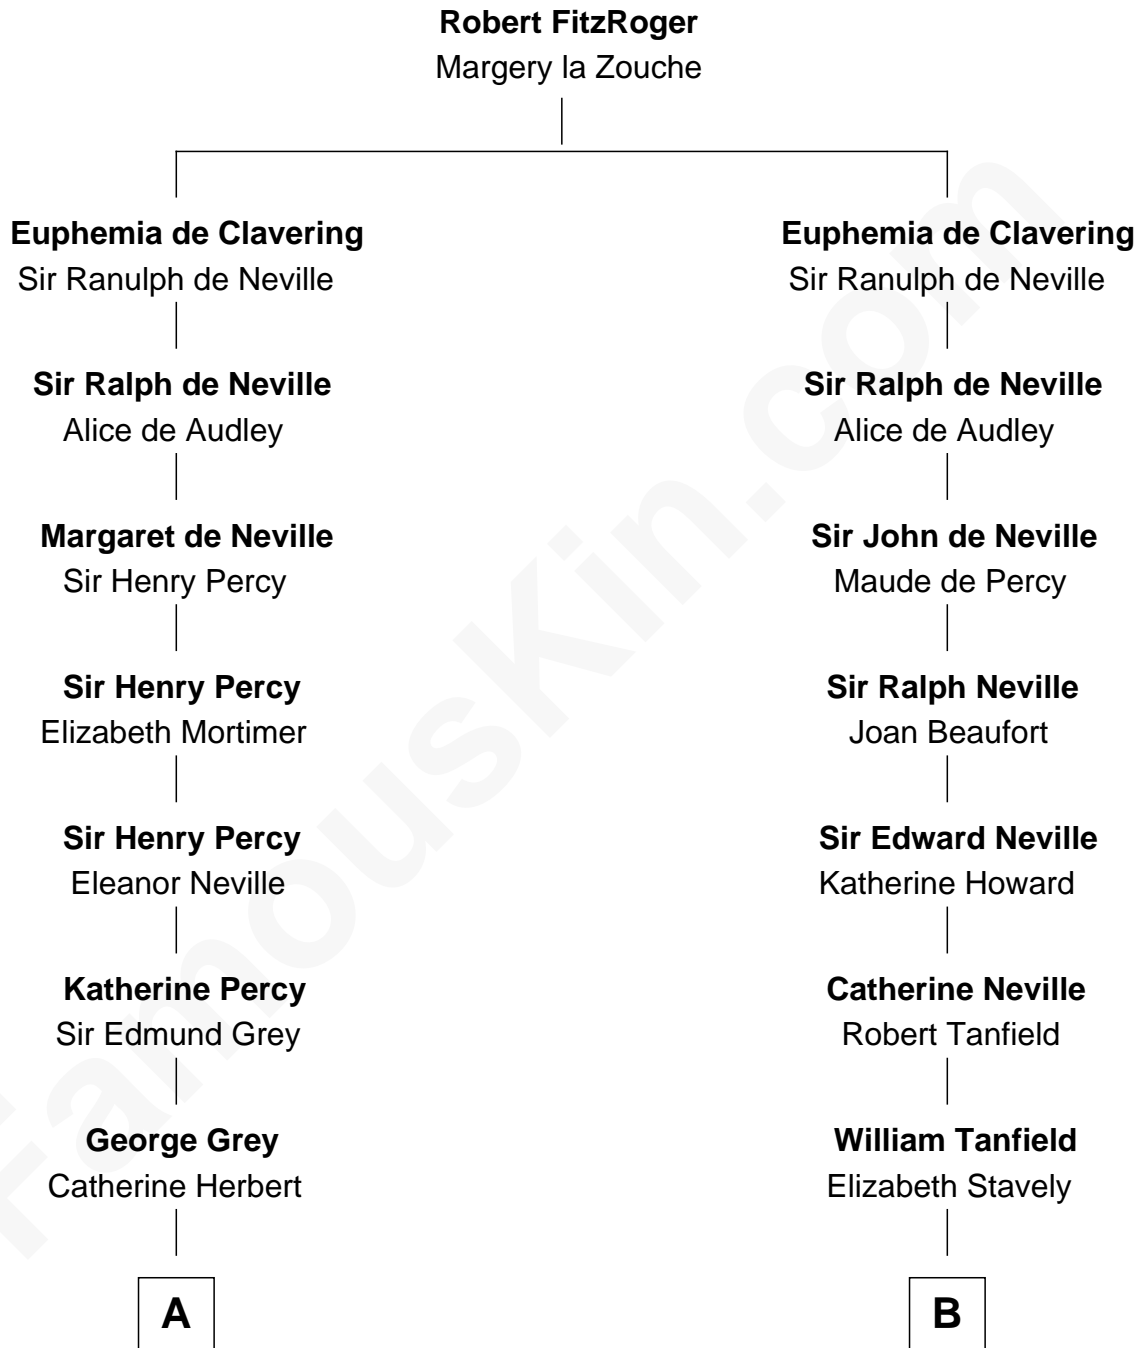

## Relationship Chart of

### Camilla Parker Bowles

Queen Consort of the United Kingdom

16th cousin 5 times removed of

**Henry Lee III**

9th Governor of Virginia

**C**

**William Coutts Keppel**

Sophia Mary McNab