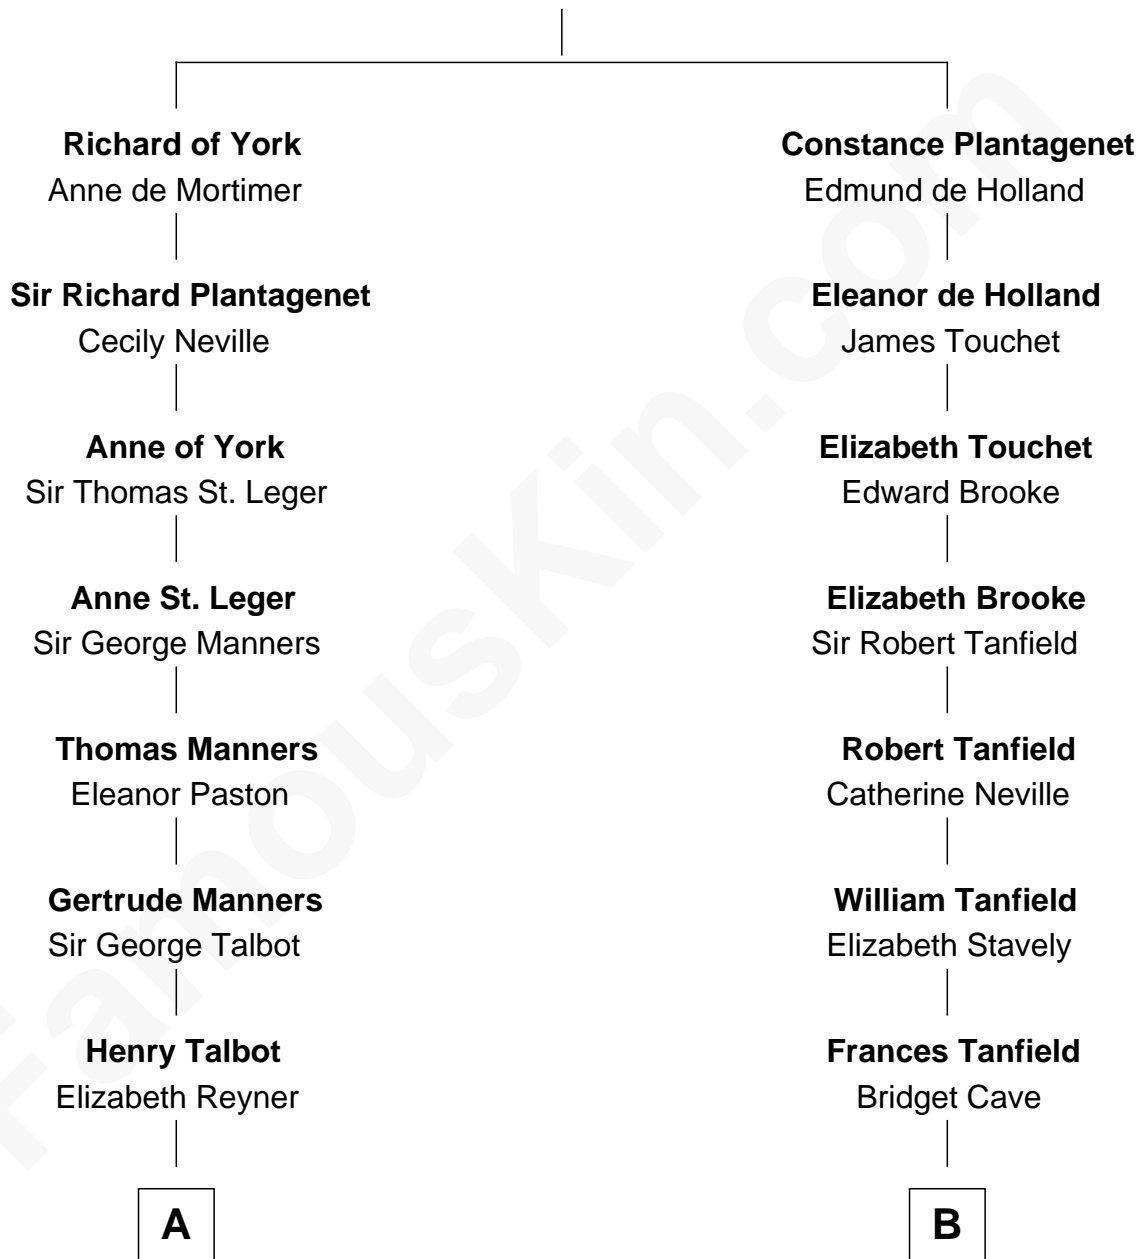

FamousKin.com

Relationship Chart of

Camilla Parker Bowles

Queen Consort of the United Kingdom

15th cousin 3 times removed of

Henry Lee III

9th Governor of Virginia

Edmund of Langley

Isabella of Castile

C

Rosalind Maud Cubitt
Bruce Middleton Hope Shand

Camilla Parker Bowles
Queen Consort

FamousKin.com