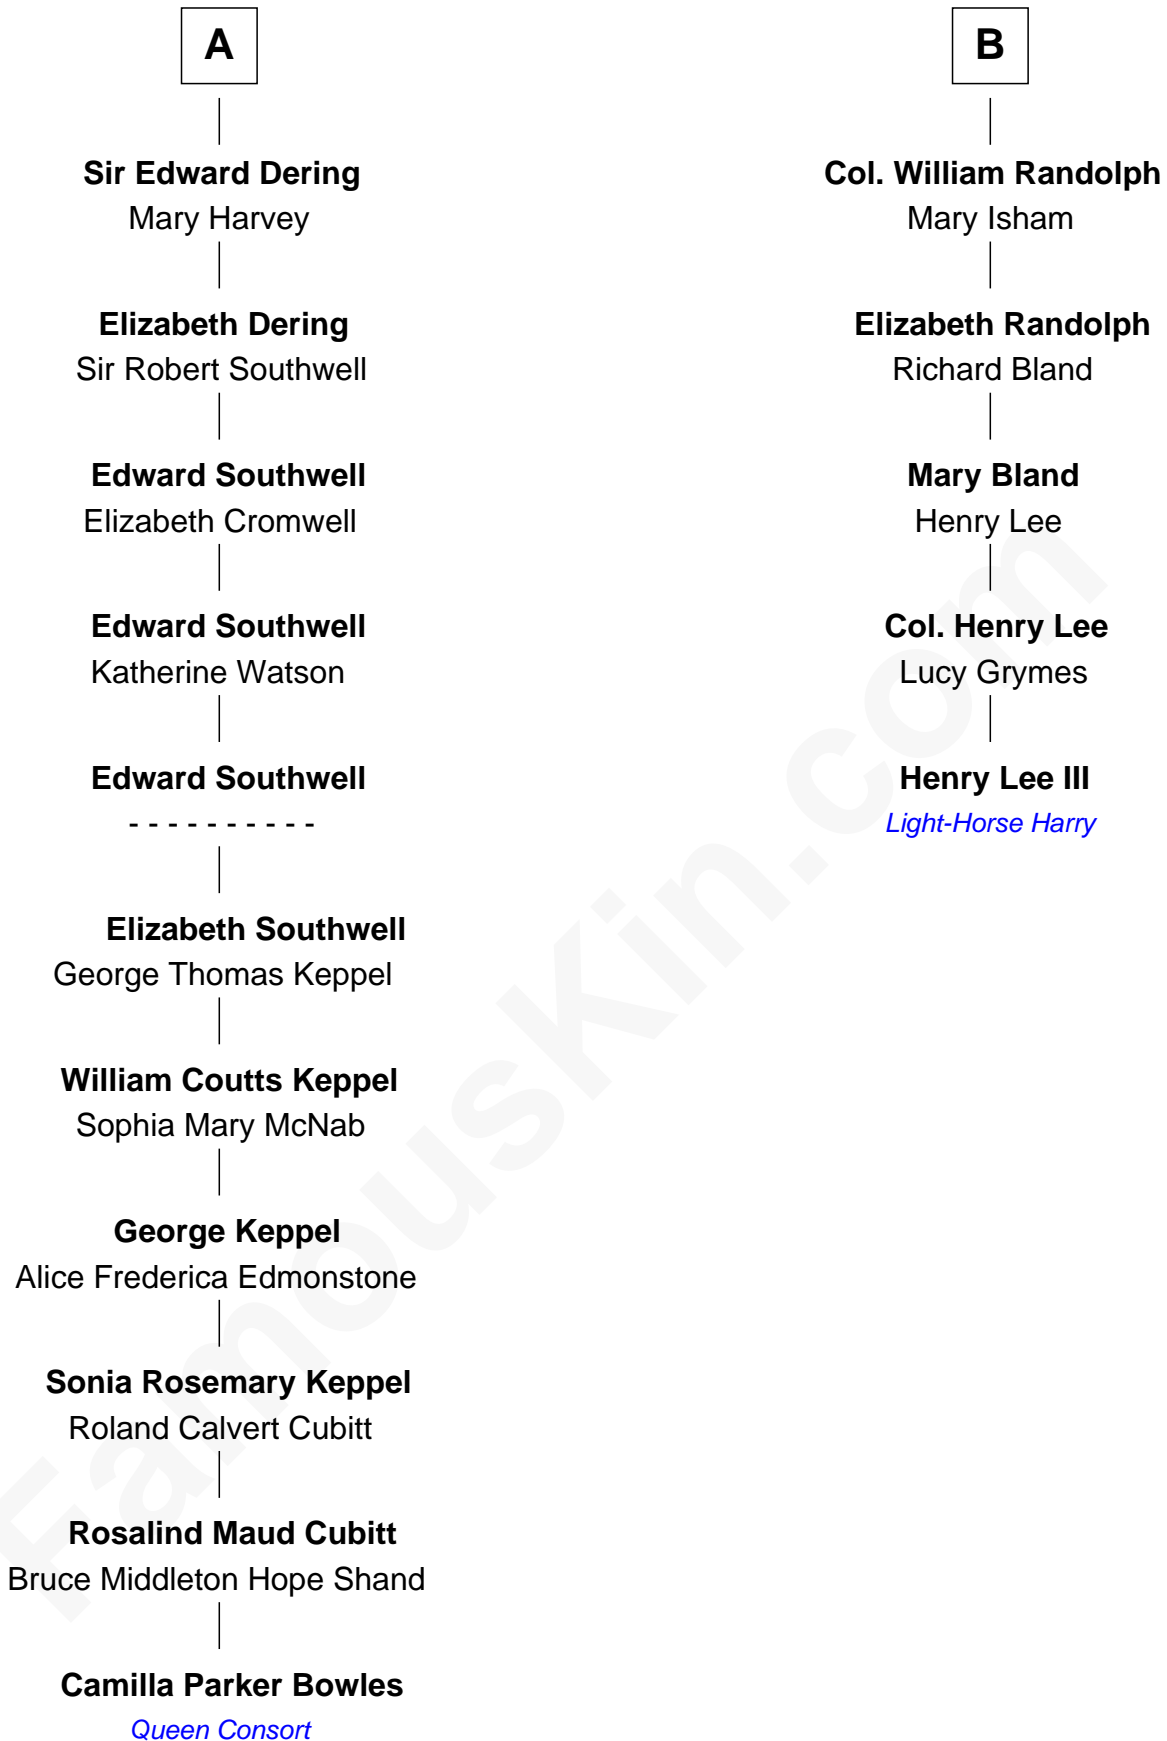

FamousKin.com

Relationship Chart of

Camilla Parker Bowles

Queen Consort of the United Kingdom

11th cousin 6 times removed of

Henry Lee III

9th Governor of Virginia

Sir Edward Neville

Dorothy Lane

William Randolph

Sir Edward Dering

Anne Ashburnham

Richard Randolph

Elizabeth Ryland

A

B