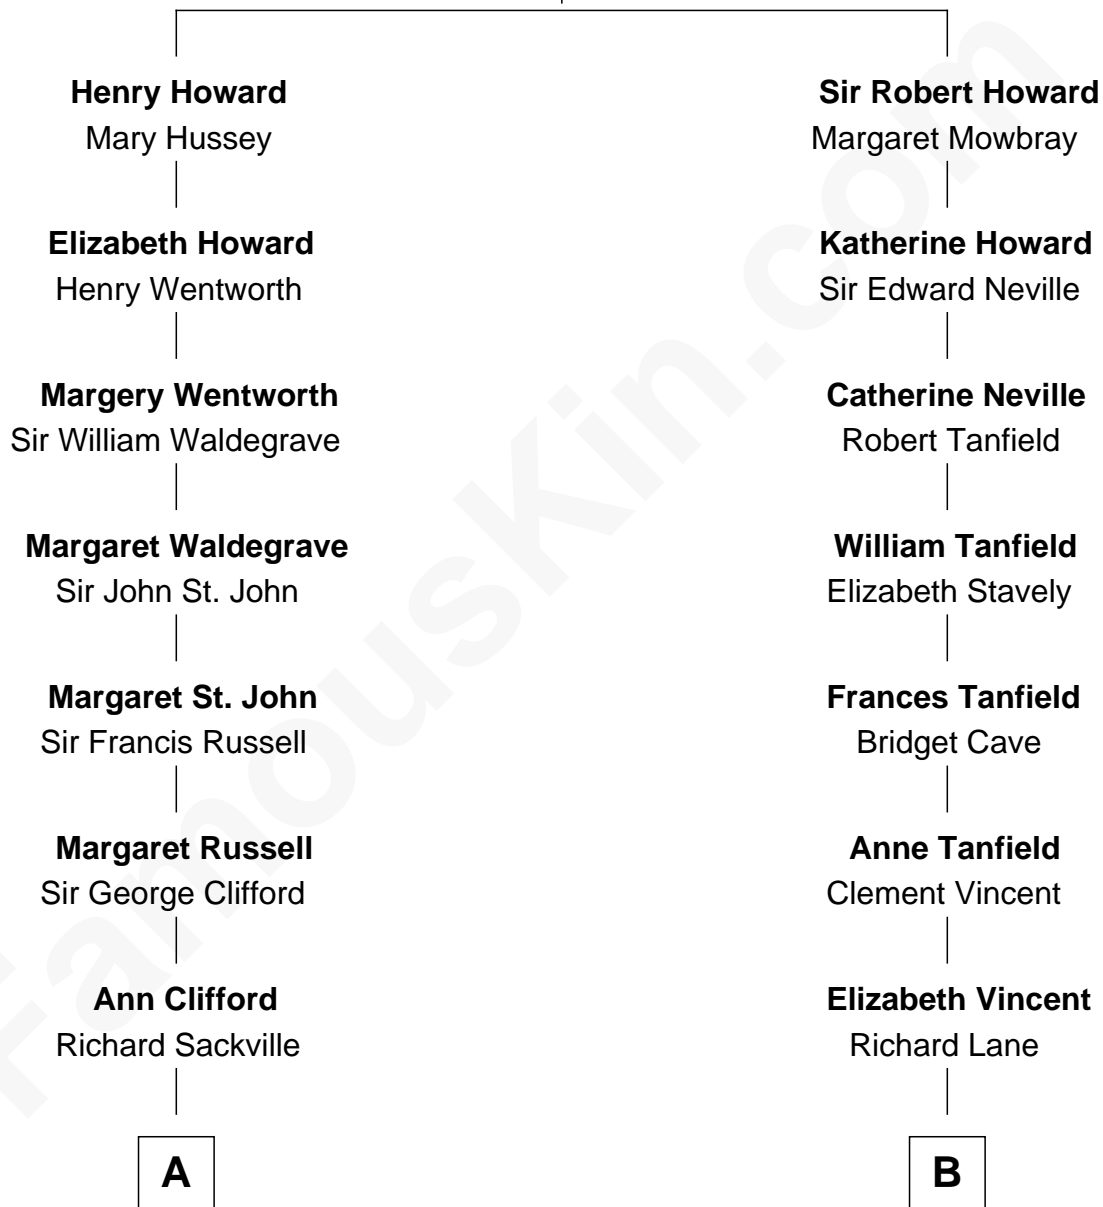

FamousKin.com

Relationship Chart of

Camilla Parker Bowles

Queen Consort of the United Kingdom

14th cousin 3 times removed of

General Robert E. Lee

Confederate Army - U.S. Civil War

Sir John Howard

Alice Tendring

Camilla Parker Bowles photo by [Agência Brasil](#) [\(CC BY 3.0 BRAZIL\)](#)