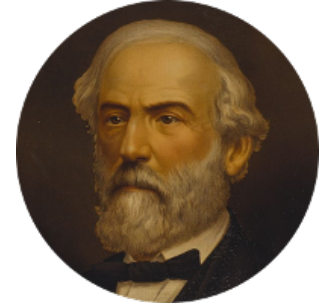

FamousKin.com

Relationship Chart of

Camilla Parker Bowles

Queen Consort of the United Kingdom

16th cousin 4 times removed of

General Robert E. Lee

Confederate Army - U.S. Civil War

C