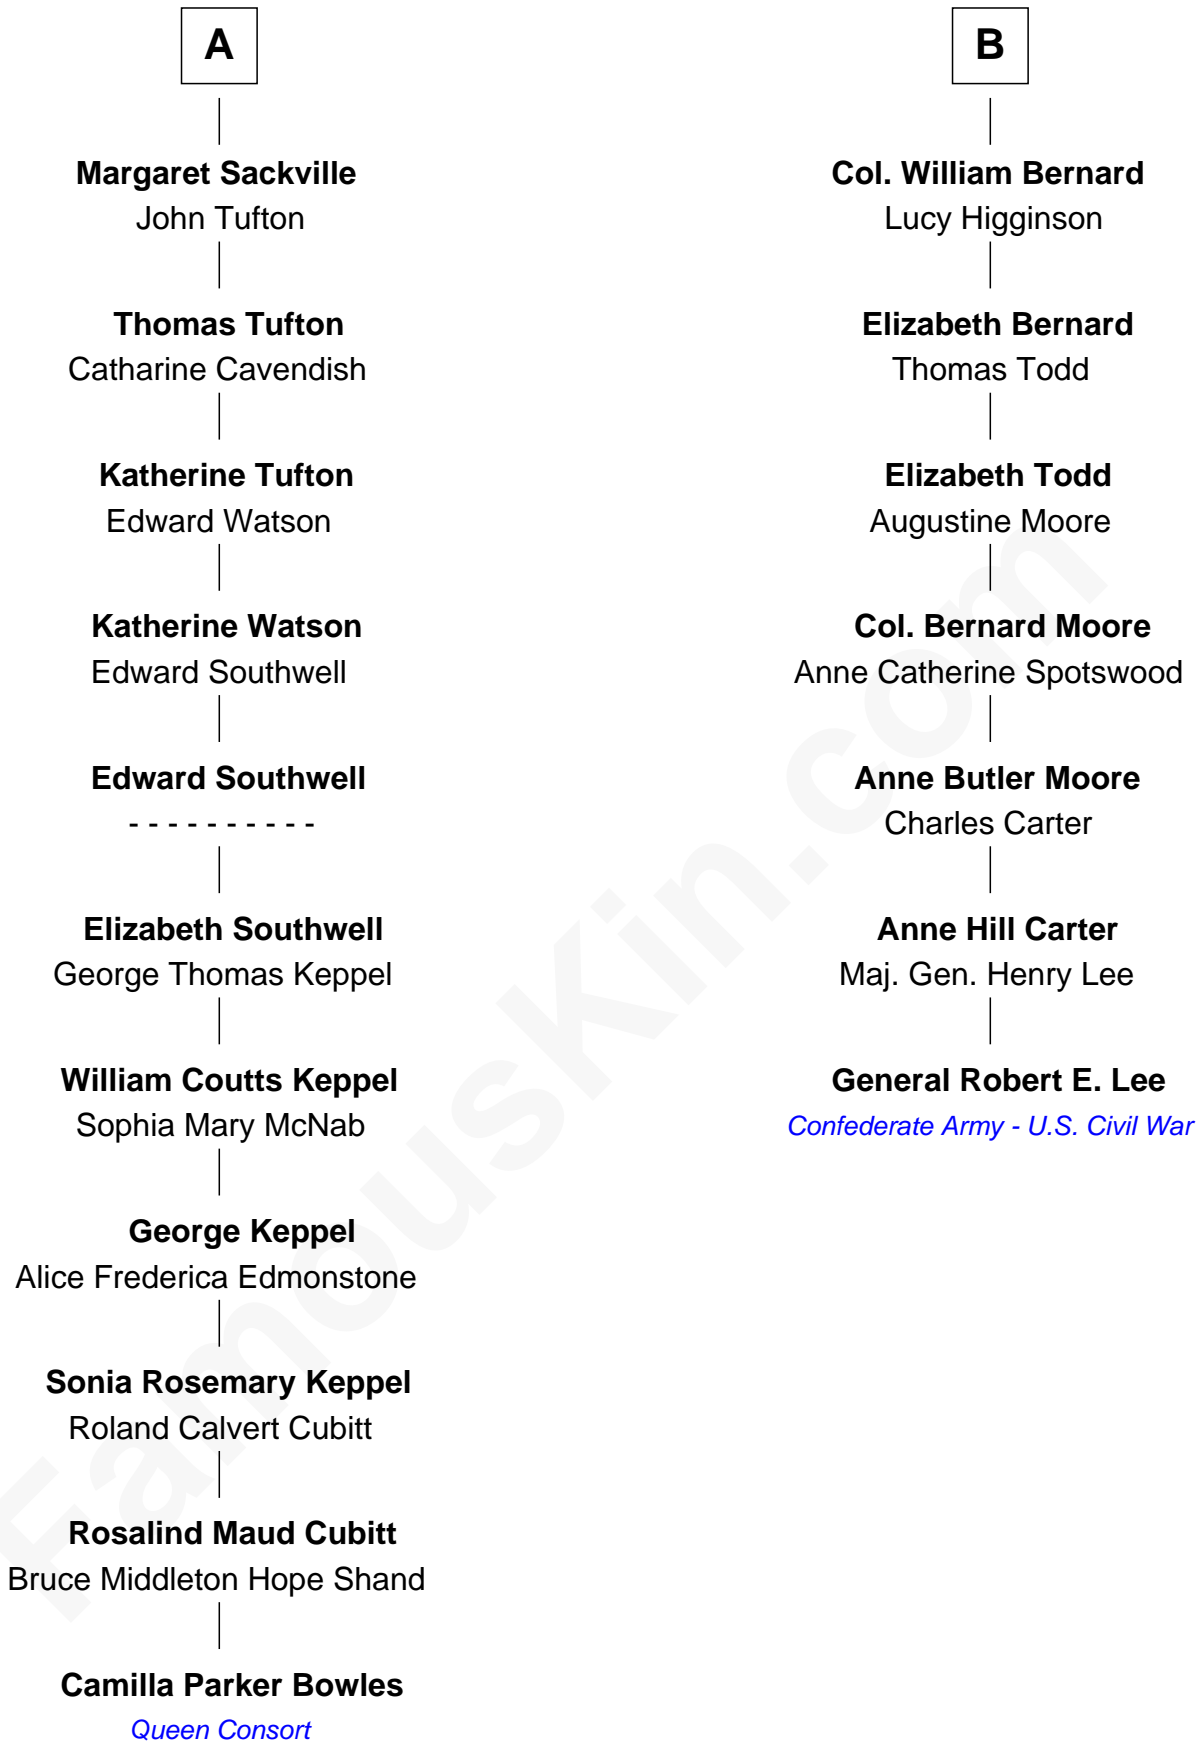

FamousKin.com

Relationship Chart of

Camilla Parker Bowles

Queen Consort of the United Kingdom

13th cousin 4 times removed of

General Robert E. Lee

Confederate Army - U.S. Civil War

Camilla Parker Bowles photo by [Agência Brasil](#) ([CC BY 3.0 BRAZIL](#))