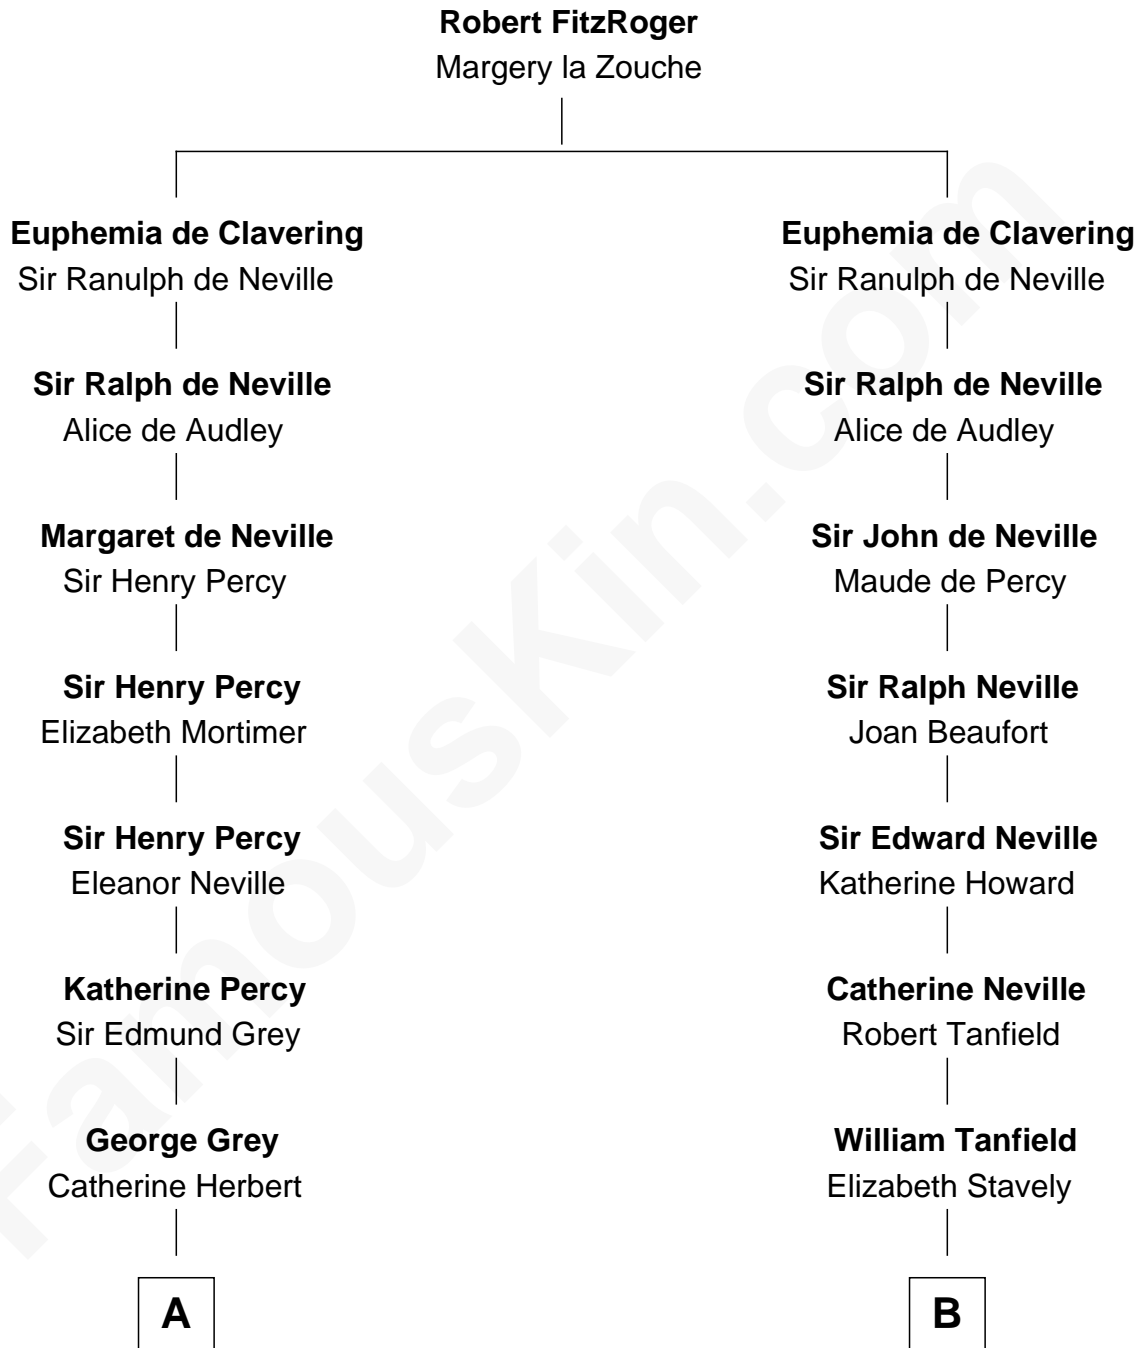

FamousKin.com

Relationship Chart of

Camilla Parker Bowles

Queen Consort of the United Kingdom

17th cousin 4 times removed of

General Robert E. Lee

Confederate Army - U.S. Civil War

C

William Coutts Keppel

Sophia Mary McNab

George Keppel

Alice Frederica Edmonstone

Sonia Rosemary Keppel

Roland Calvert Cubitt

Rosalind Maud Cubitt

Bruce Middleton Hope Shand