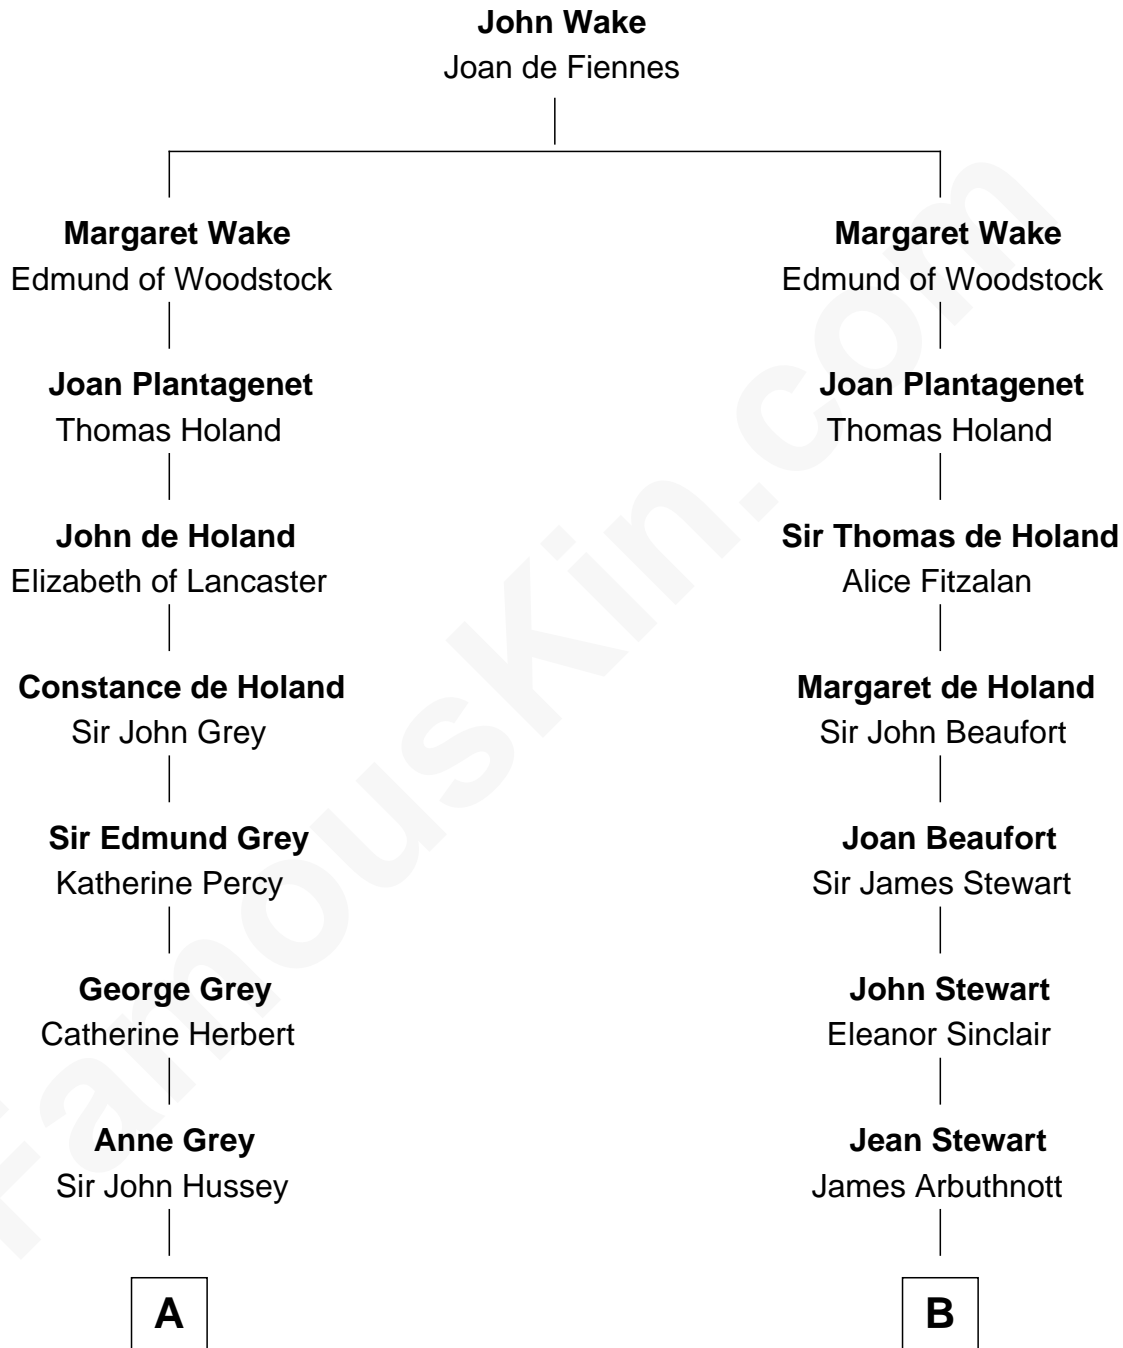

FamousKin.com

Relationship Chart of

Camilla Parker Bowles

Queen Consort of the United Kingdom

16th cousin 4 times removed of

General Robert E. Lee

Confederate Army - U.S. Civil War

C

George Keppel
Alice Frederica Edmonstone

Sonia Rosemary Keppel
Roland Calvert Cubitt

Rosalind Maud Cubitt
Bruce Middleton Hope Shand

Camilla Parker Bowles
Queen Consort

FamousKin.com