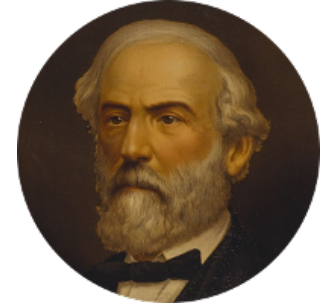

FamousKin.com

Relationship Chart of

Camilla Parker Bowles

Queen Consort of the United Kingdom

16th cousin 4 times removed of

General Robert E. Lee

Confederate Army - U.S. Civil War

C