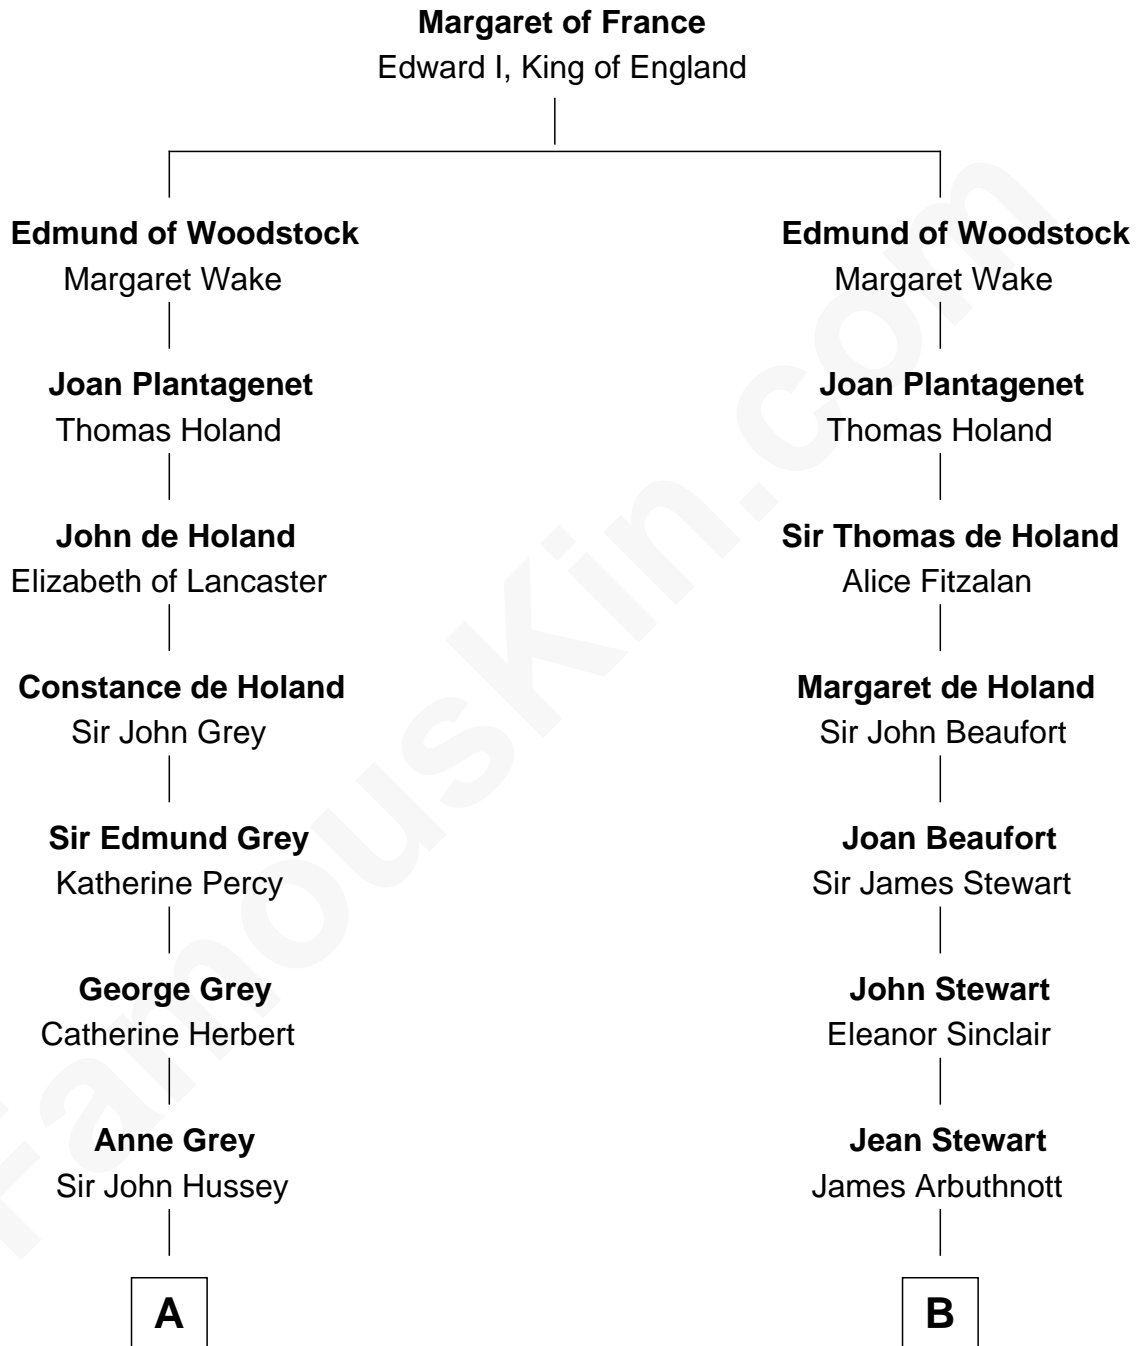

FamousKin.com

Relationship Chart of

Camilla Parker Bowles

Queen Consort of the United Kingdom

16th cousin 4 times removed of

General Robert E. Lee

Confederate Army - U.S. Civil War

C

George Keppel
Alice Frederica Edmonstone

Sonia Rosemary Keppel
Roland Calvert Cubitt

Rosalind Maud Cubitt
Bruce Middleton Hope Shand

Camilla Parker Bowles
Queen Consort