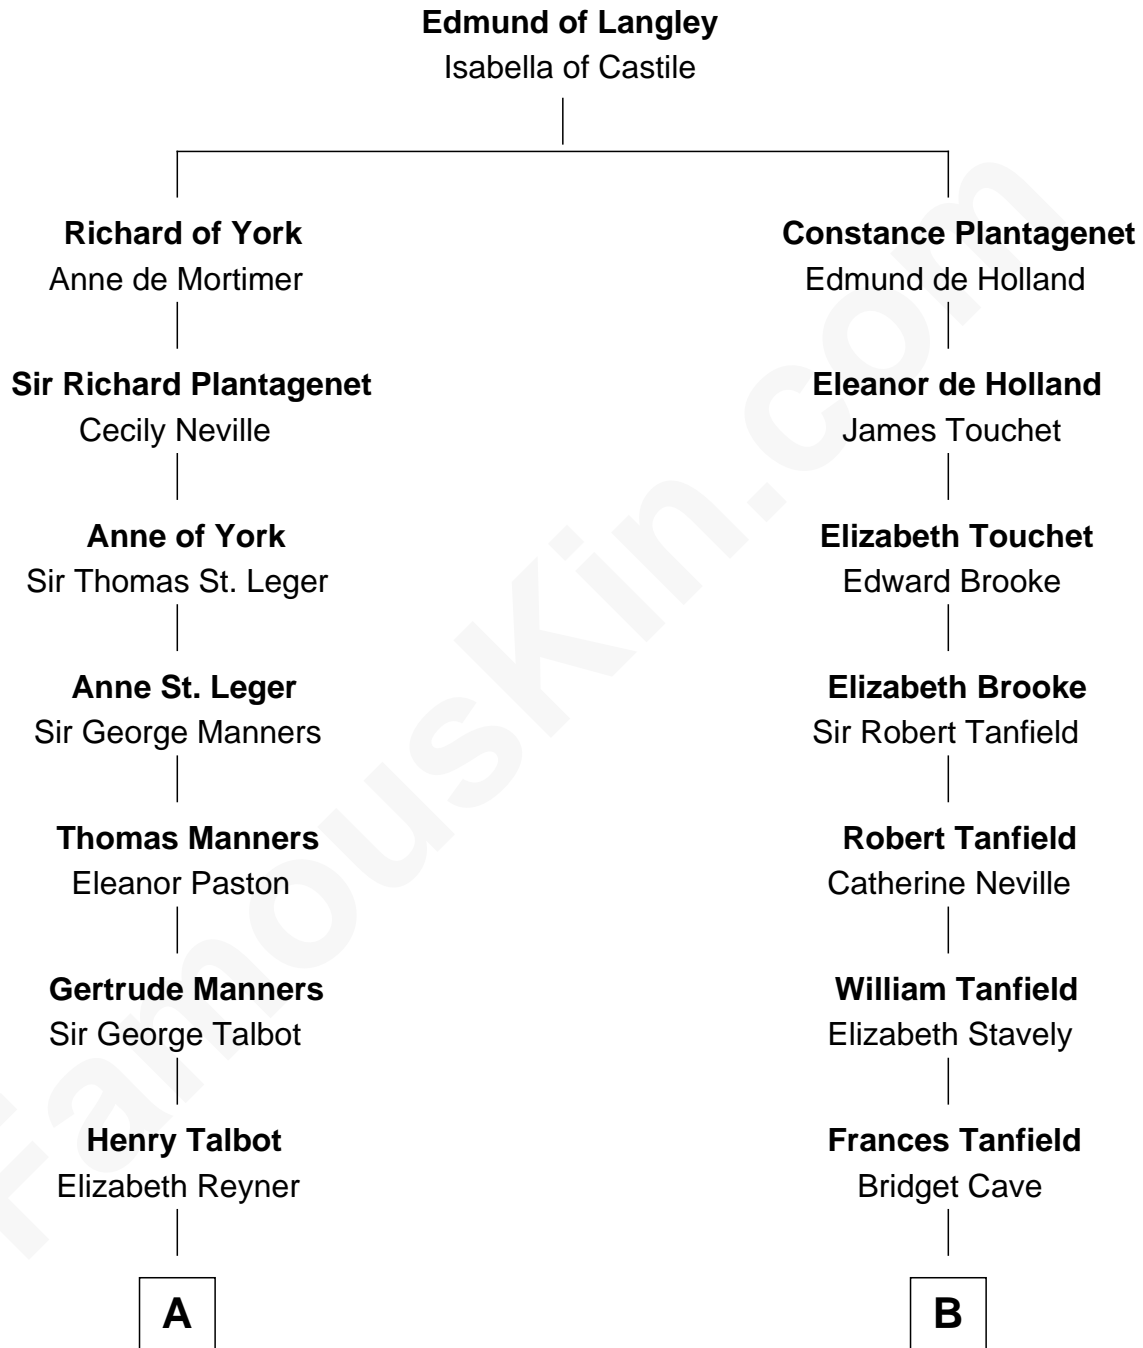

FamousKin.com

Relationship Chart of

Camilla Parker Bowles

Queen Consort of the United Kingdom

16th cousin 2 times removed of

General Robert E. Lee

Confederate Army - U.S. Civil War

C

Rosalind Maud Cubitt
Bruce Middleton Hope Shand

Camilla Parker Bowles
Queen Consort

FamousKin.com