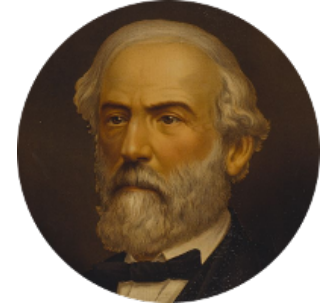

FamousKin.com

Relationship Chart of

Camilla Parker Bowles

Queen Consort of the United Kingdom

17th cousin 3 times removed of

General Robert E. Lee

Confederate Army - U.S. Civil War

C