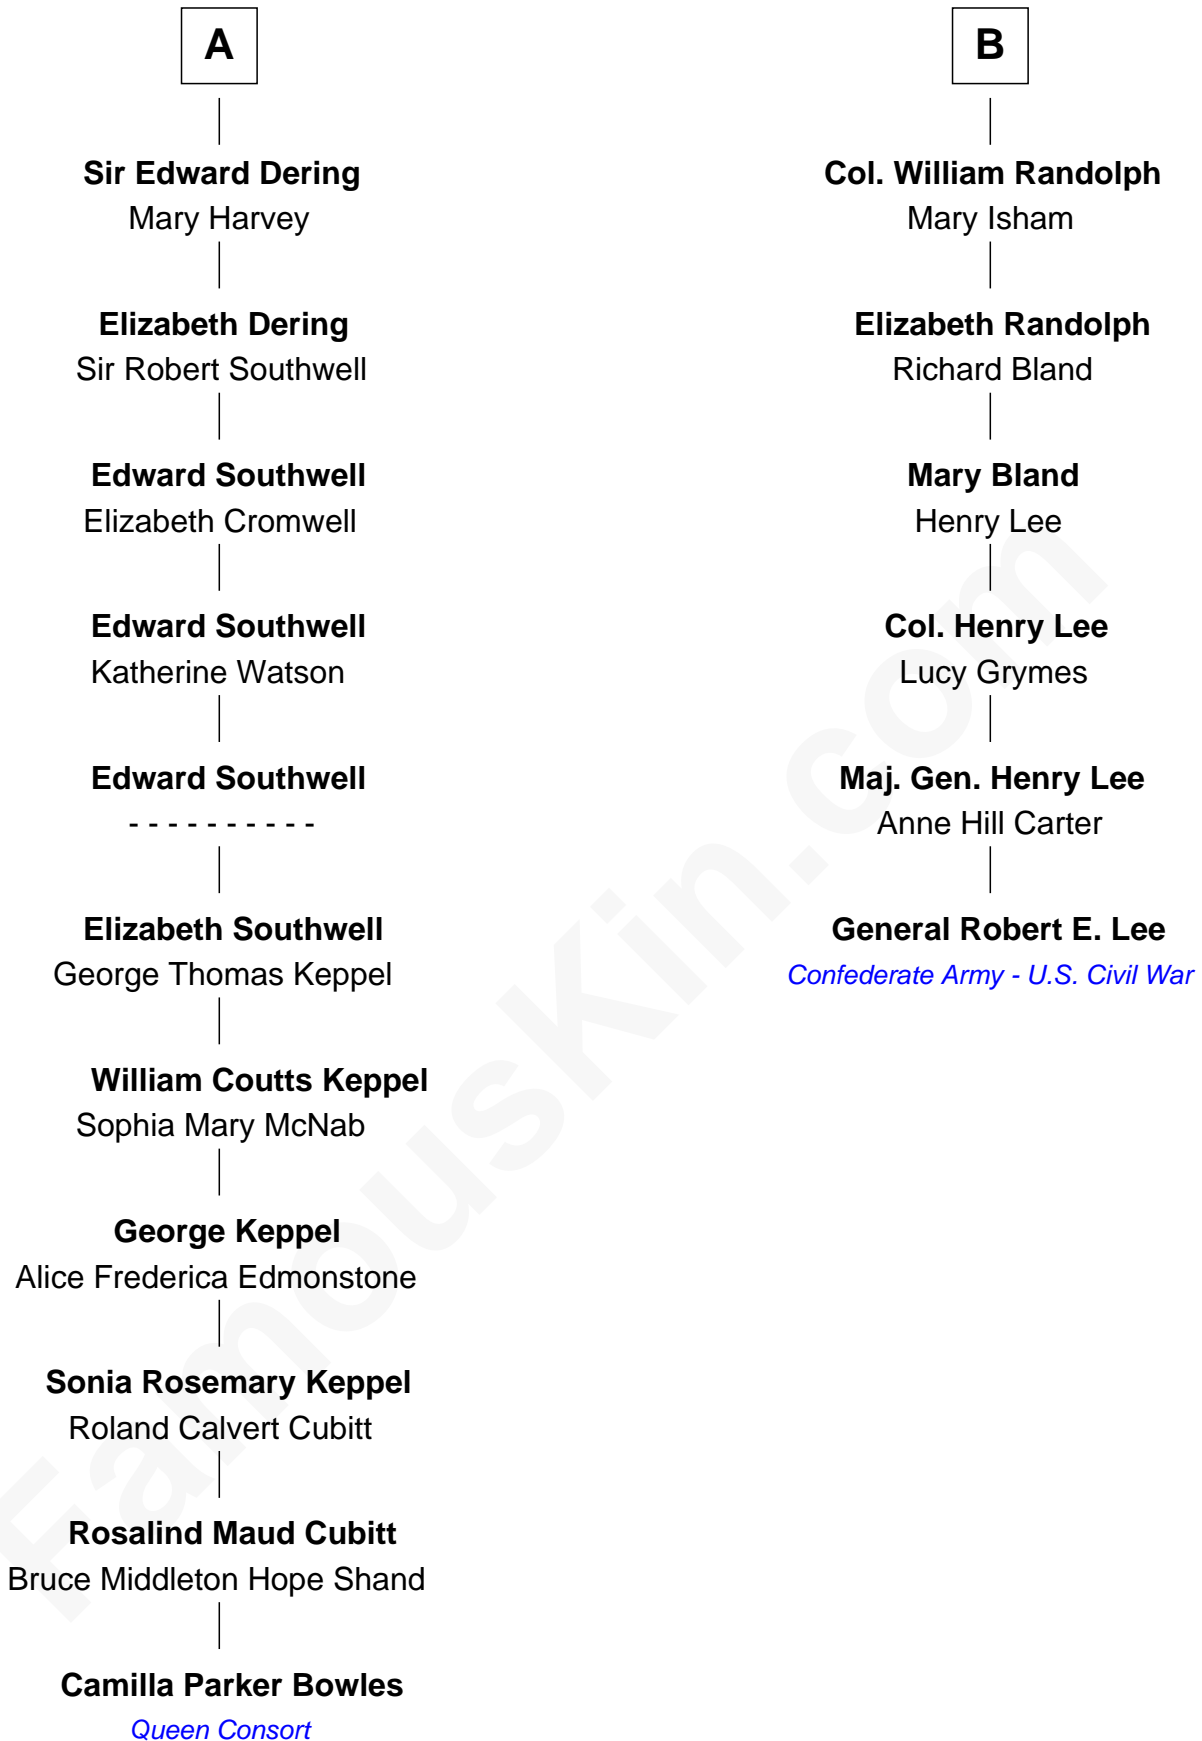

FamousKin.com Relationship Chart of Camilla Parker Bowles

Queen Consort of the United Kingdom

12th cousin 5 times removed of

General Robert E. Lee

Confederate Army - U.S. Civil War

Camilla Parker Bowles photo by [Agência Brasil](#) ([CC BY 3.0 BRAZIL](#))