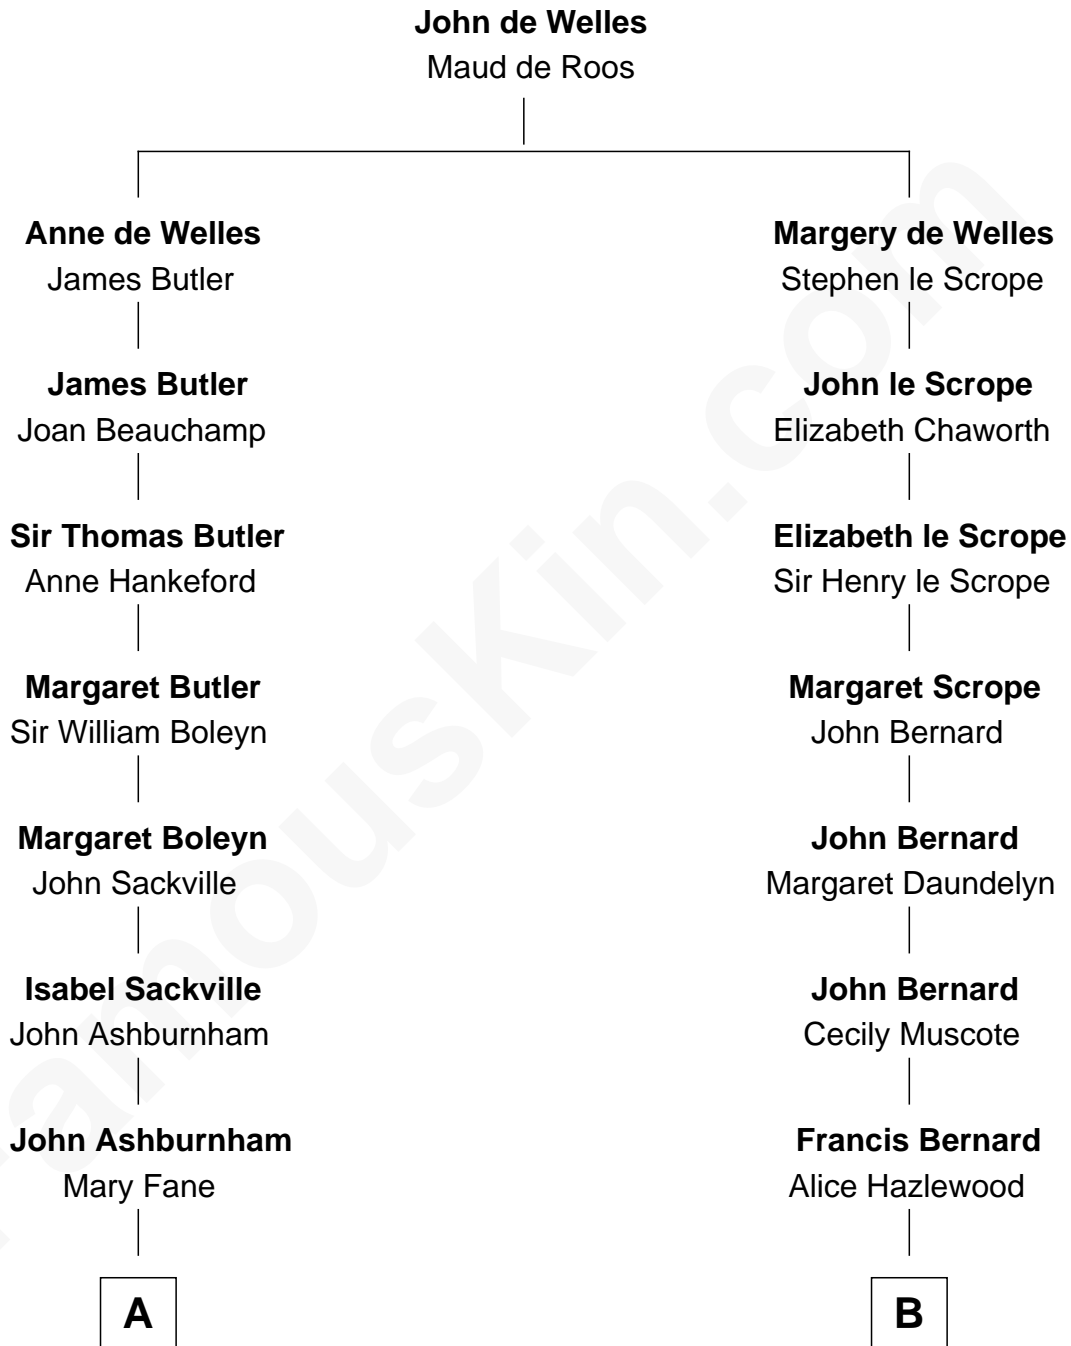

General Robert E. Lee

Confederate Army - U.S. Civil War