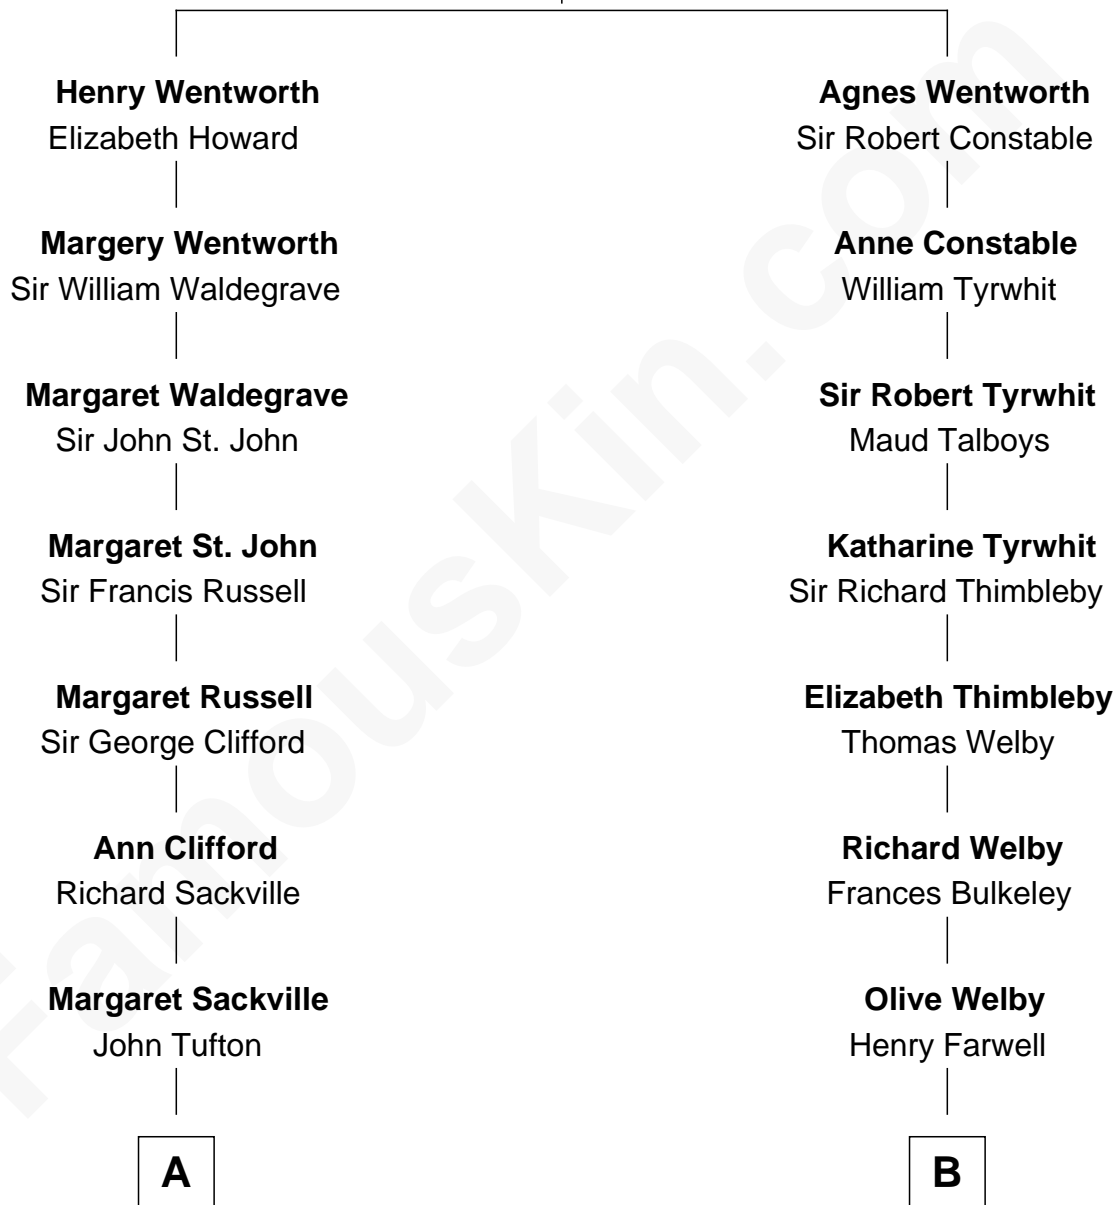

Sir Roger Wentworth

Margery Despencer