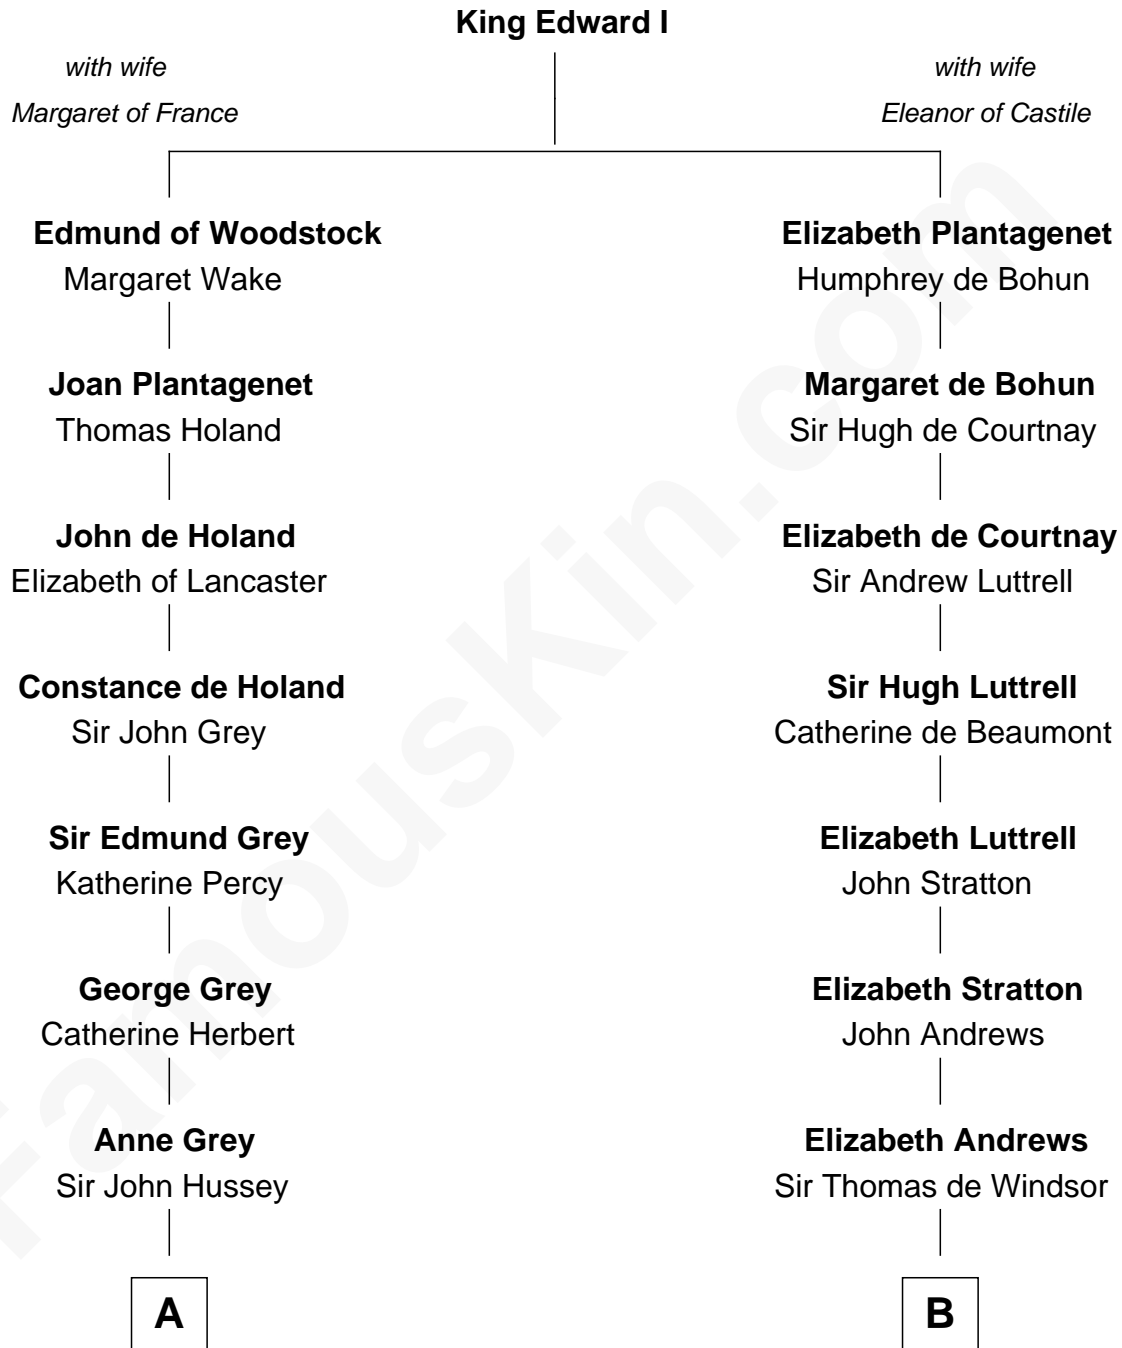

# FamousKin.com Relationship Chart of

**Camilla Parker Bowles**

*Queen Consort of the United Kingdom*

15th cousin 5 times removed of

**William Henry Harrison**

*9th U.S. President*

**C**

**George Keppel**  
Alice Frederica Edmonstone

**Sonia Rosemary Keppel**  
Roland Calvert Cubitt

**Rosalind Maud Cubitt**  
Bruce Middleton Hope Shand

**Camilla Parker Bowles**  
*Queen Consort*

FamousKin.com