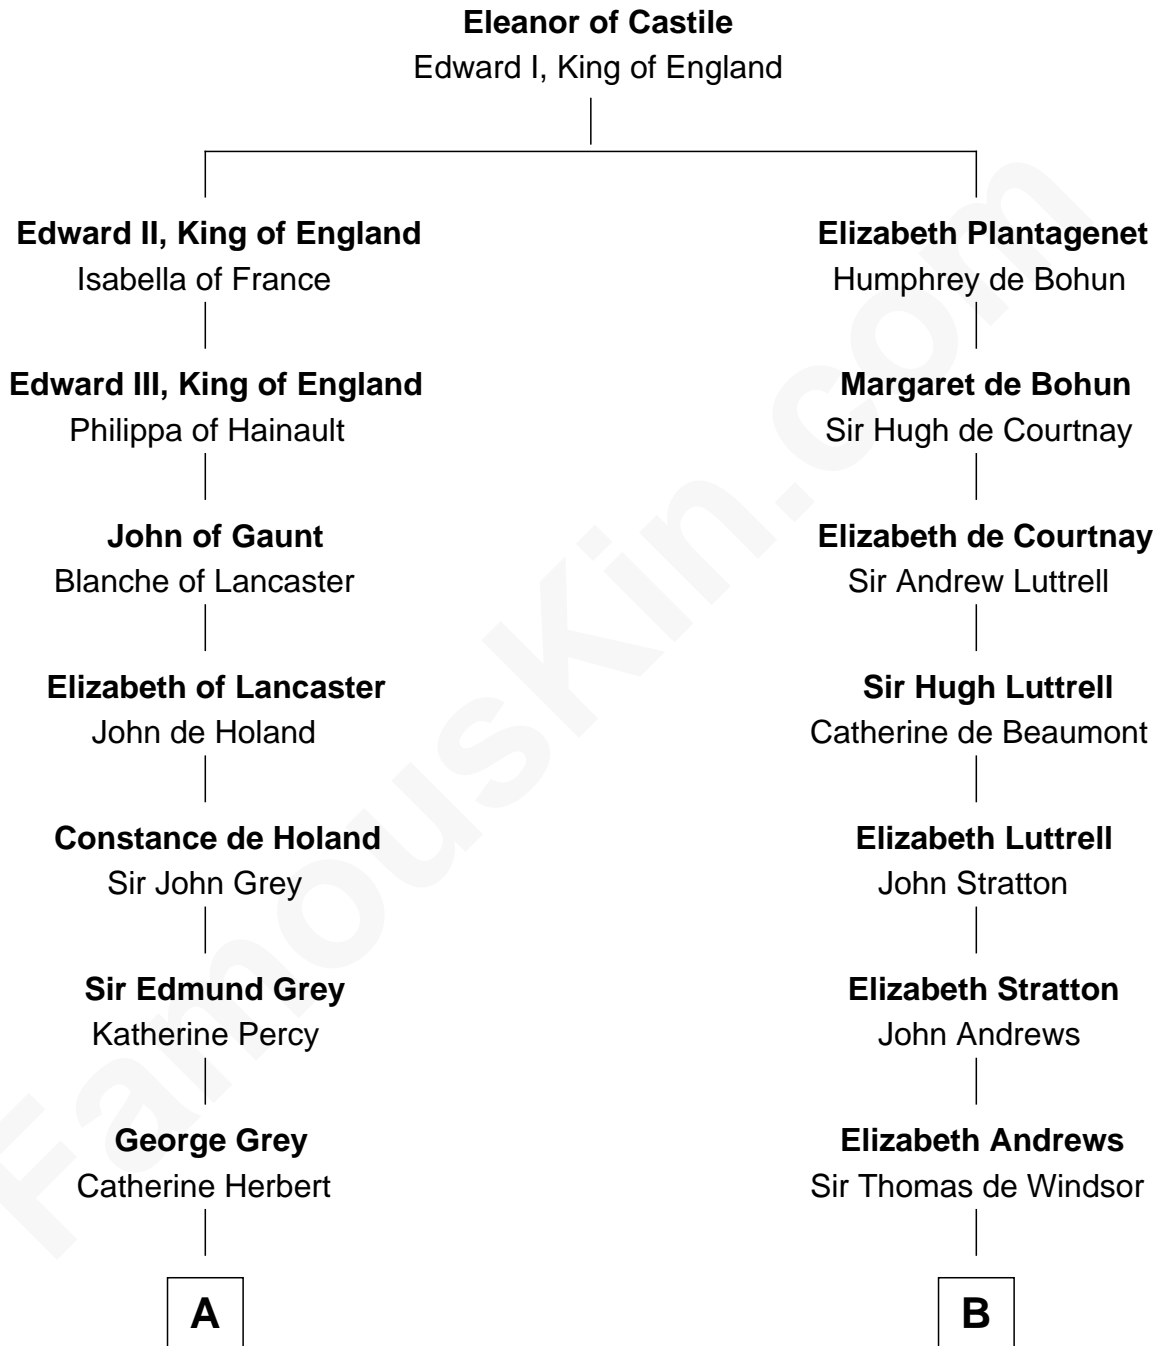

FamousKin.com

Relationship Chart of

Camilla Parker Bowles

Queen Consort of the United Kingdom

15th cousin 6 times removed of

William Henry Harrison

9th U.S. President

C

William Coutts Keppel

Sophia Mary McNab

George Keppel

Alice Frederica Edmonstone

Sonia Rosemary Keppel

Roland Calvert Cubitt

Rosalind Maud Cubitt

Bruce Middleton Hope Shand