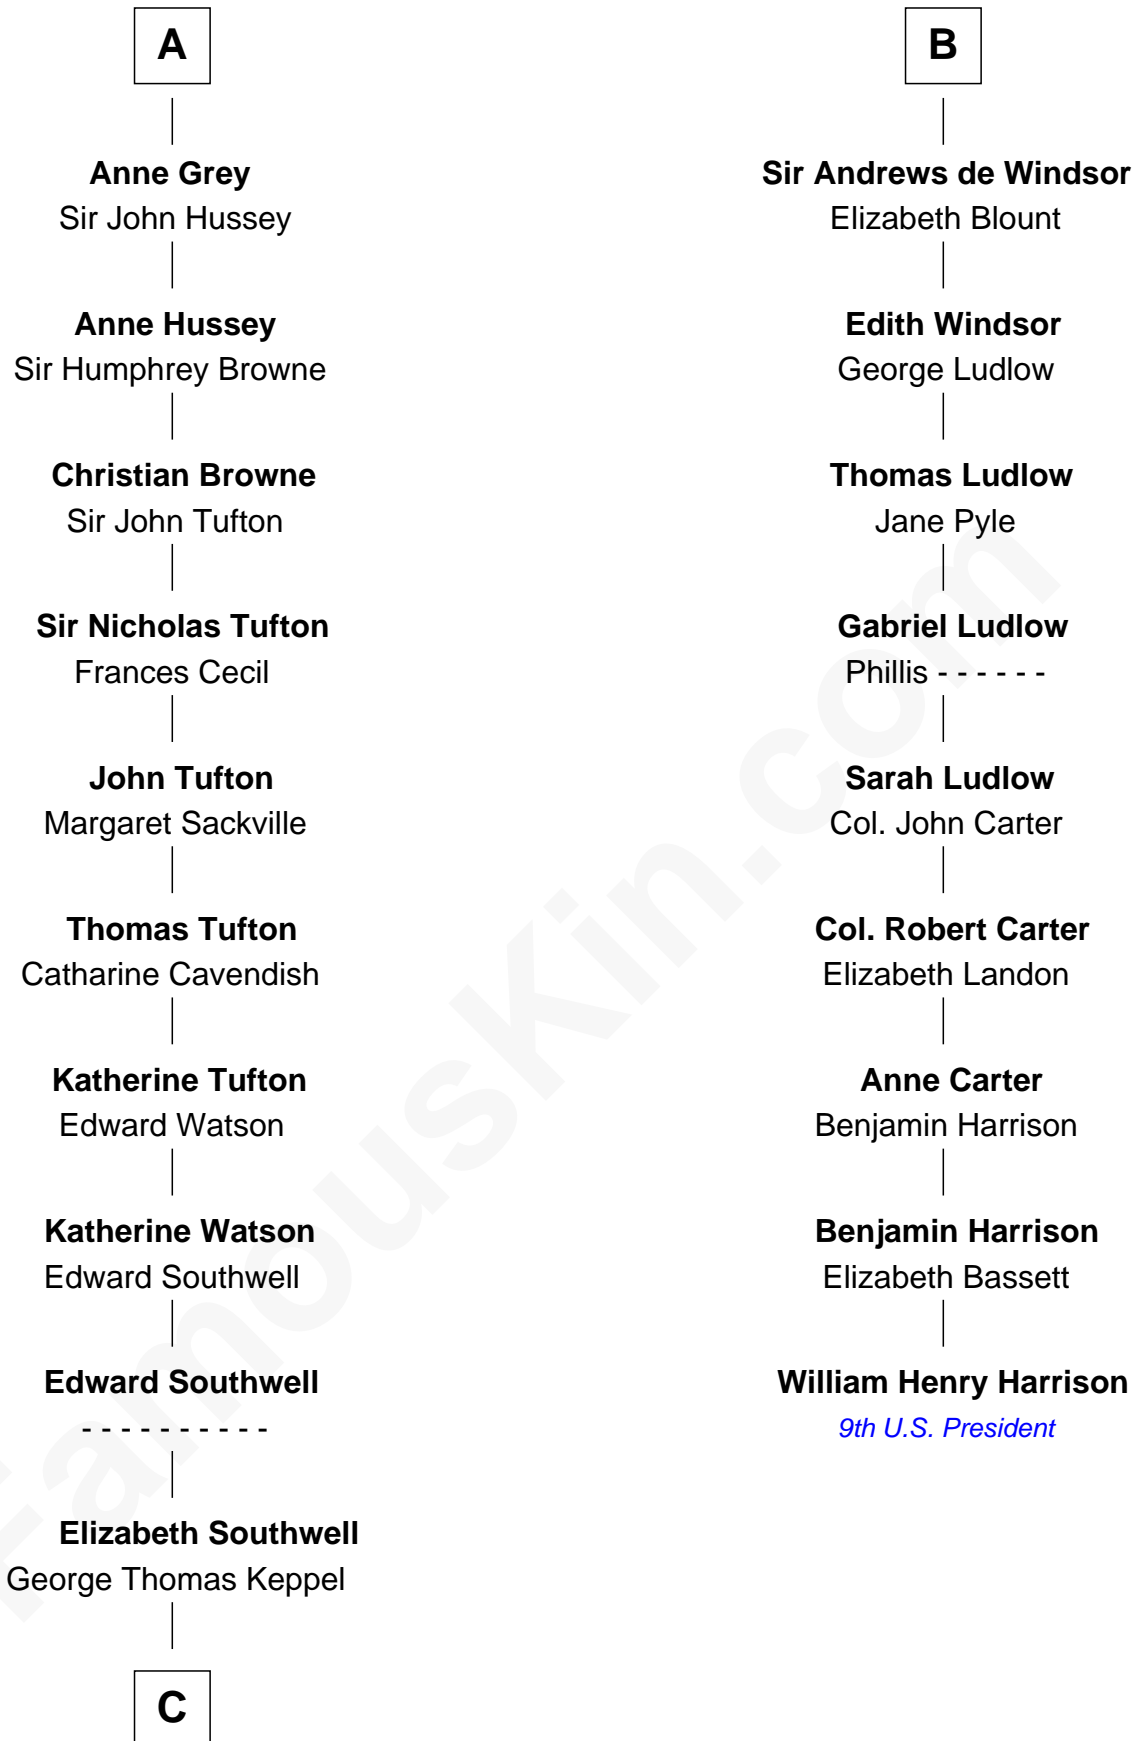

FamousKin.com

Relationship Chart of

Camilla Parker Bowles

Queen Consort of the United Kingdom

15th cousin 6 times removed of

William Henry Harrison

9th U.S. President

C

William Coutts Keppel

Sophia Mary McNab

George Keppel

Alice Frederica Edmonstone

Sonia Rosemary Keppel

Roland Calvert Cubitt

Rosalind Maud Cubitt

Bruce Middleton Hope Shand