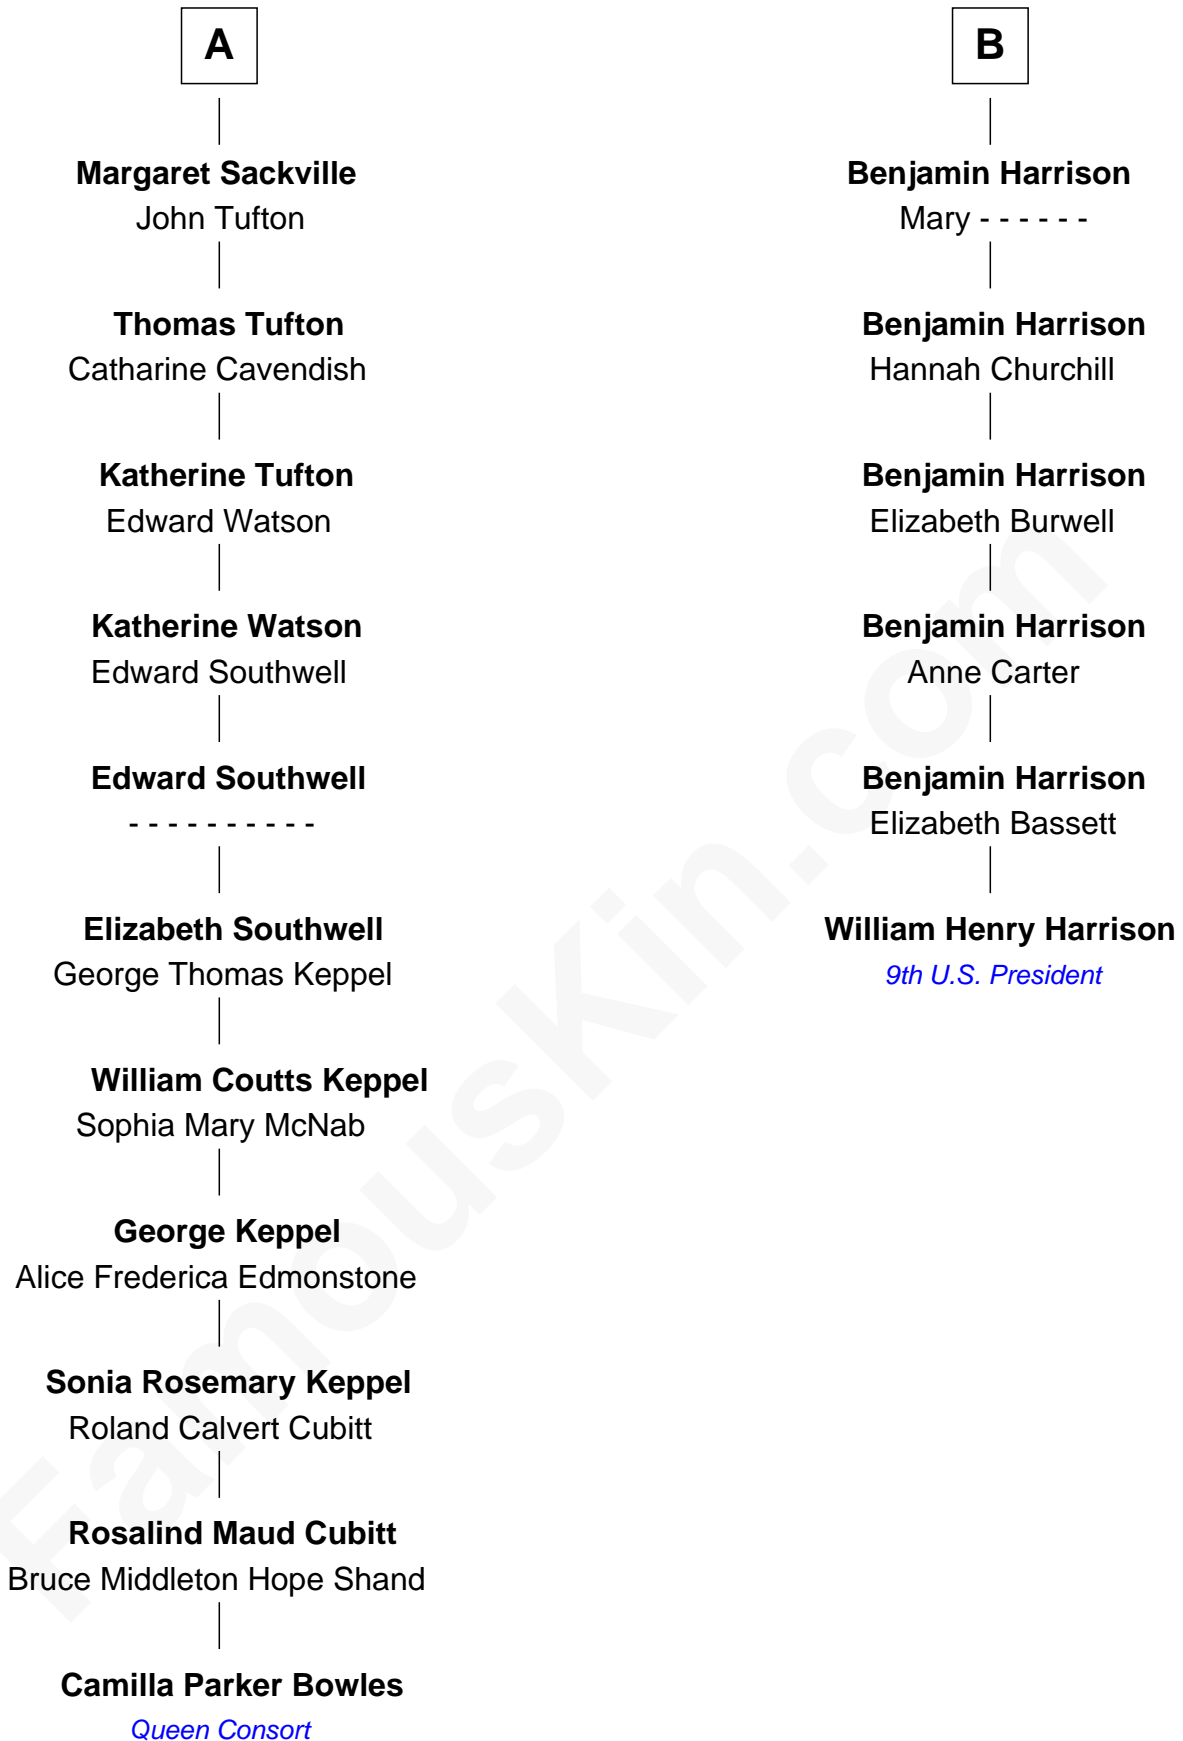

FamousKin.com

Relationship Chart of

Camilla Parker Bowles

Queen Consort of the United Kingdom

12th cousin 5 times removed of

William Henry Harrison

9th U.S. President

Camilla Parker Bowles photo by [Agência Brasil](#) [\(CC BY 3.0 BRAZIL\)](#)