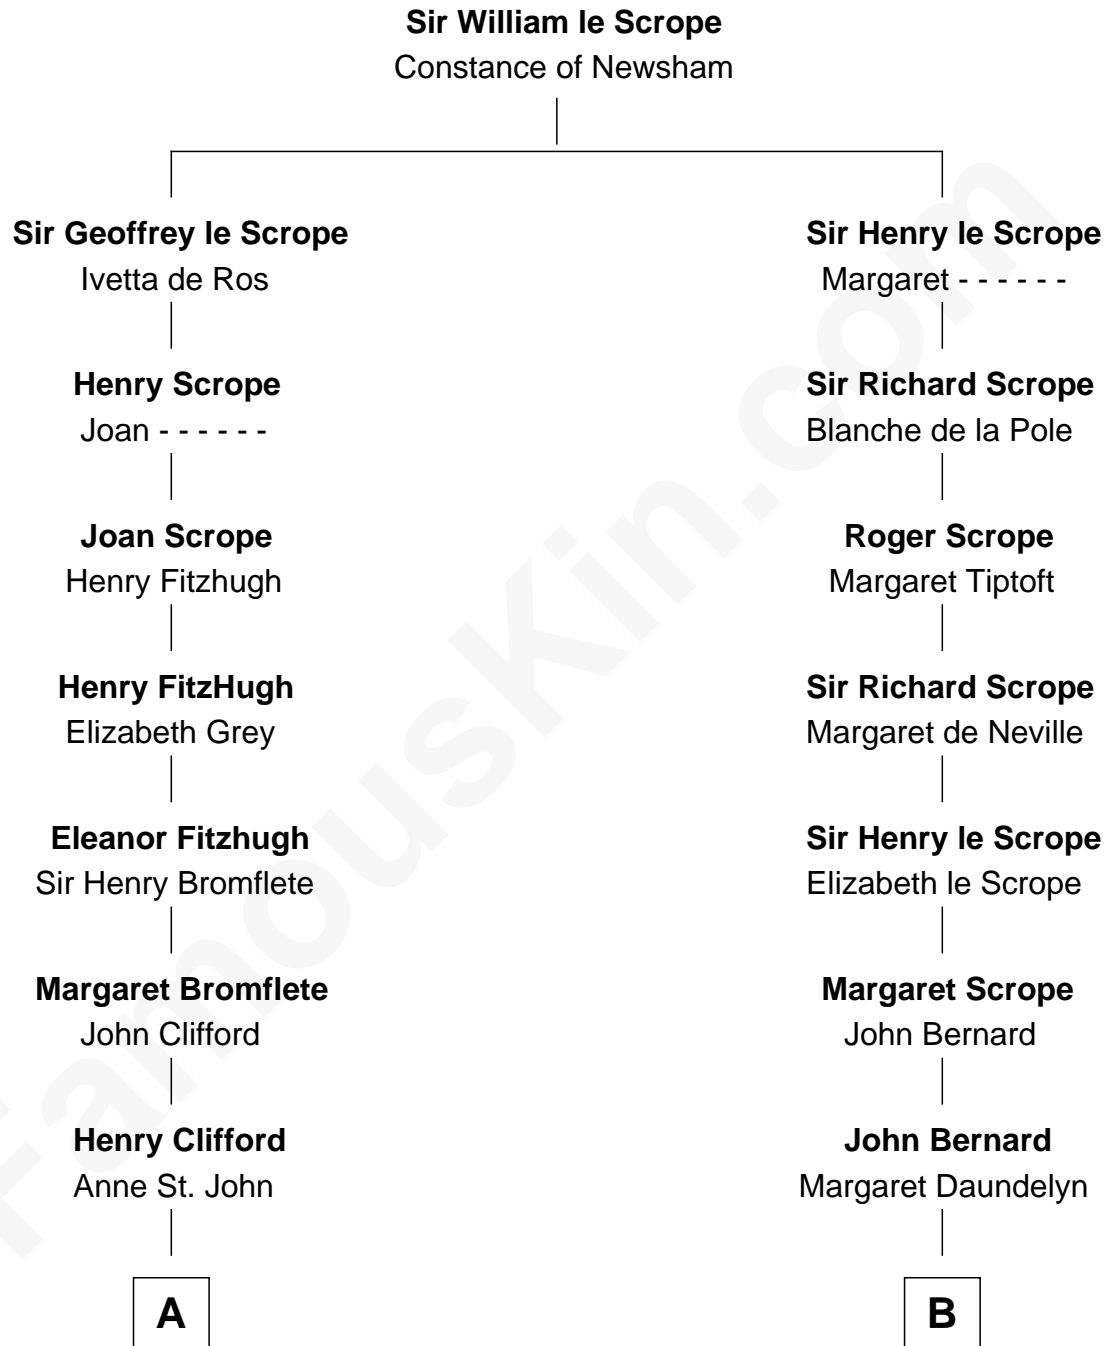

FamousKin.com

Relationship Chart of

Camilla Parker Bowles

Queen Consort of the United Kingdom

15th cousin 6 times removed of

William Henry Harrison

9th U.S. President

C

William Coutts Keppel

Sophia Mary McNab

George Keppel

Alice Frederica Edmonstone

Sonia Rosemary Keppel

Roland Calvert Cubitt

Rosalind Maud Cubitt

Bruce Middleton Hope Shand