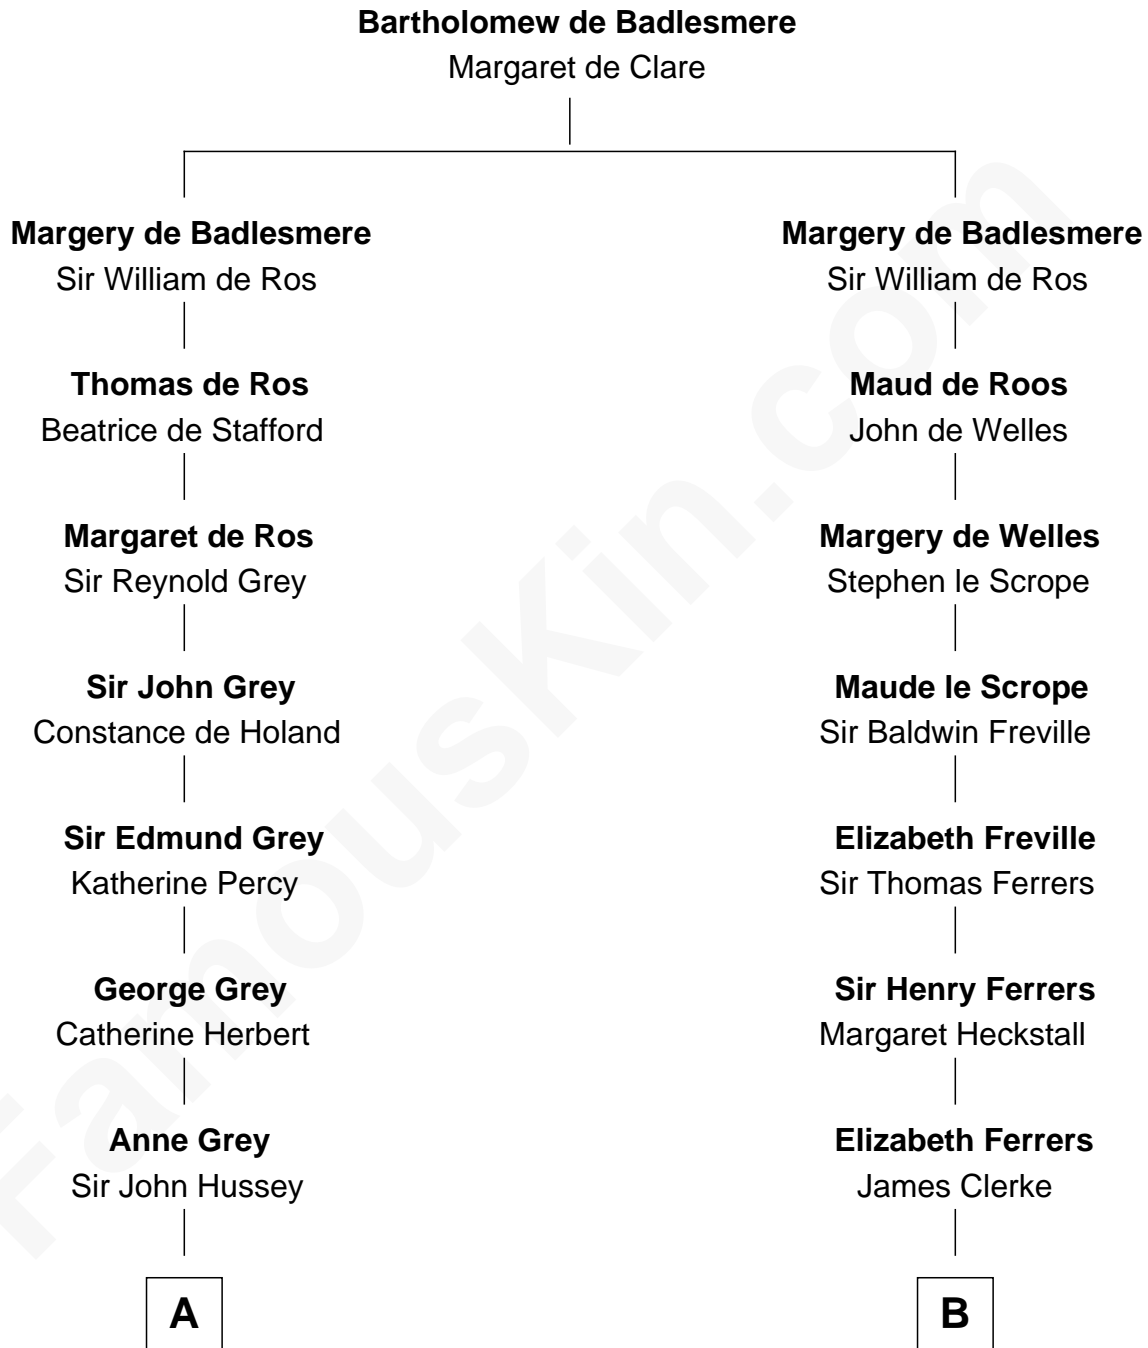

## Relationship Chart of

### Camilla Parker Bowles

Queen Consort of the United Kingdom

17th cousin 3 times removed of

### Joseph Wharton

Founder of the Wharton School of Business

**C**

—  
**George Keppel**  
Alice Frederica Edmonstone

—  
**Sonia Rosemary Keppel**  
Roland Calvert Cubitt

—  
**Rosalind Maud Cubitt**  
Bruce Middleton Hope Shand