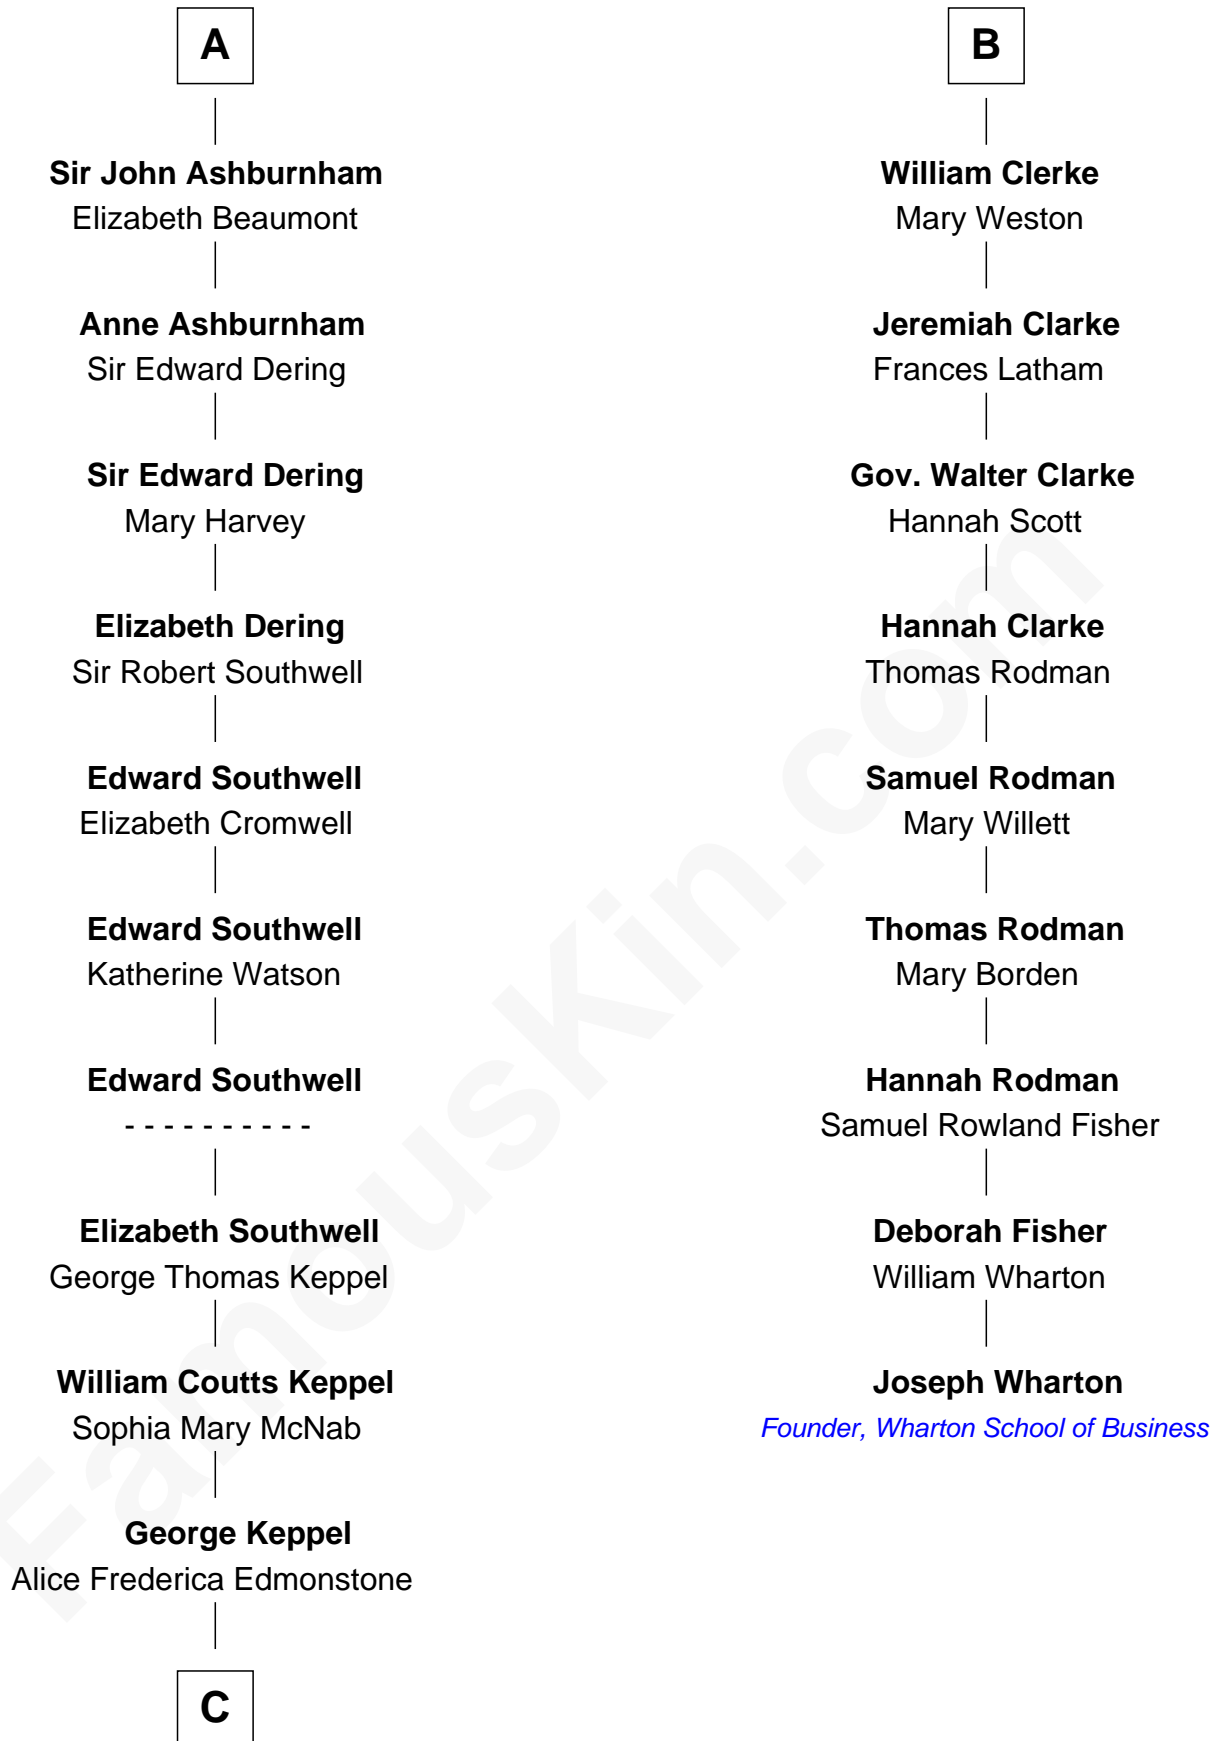

FamousKin.com

Relationship Chart of

Camilla Parker Bowles

Queen Consort of the United Kingdom

15th cousin 4 times removed of

Joseph Wharton

Founder of the Wharton School of Business

John de Welles

Maud de Roos

C

—
Sonia Rosemary Keppel

Roland Calvert Cubitt

—
Rosalind Maud Cubitt

Bruce Middleton Hope Shand

—
Camilla Parker Bowles

Queen Consort