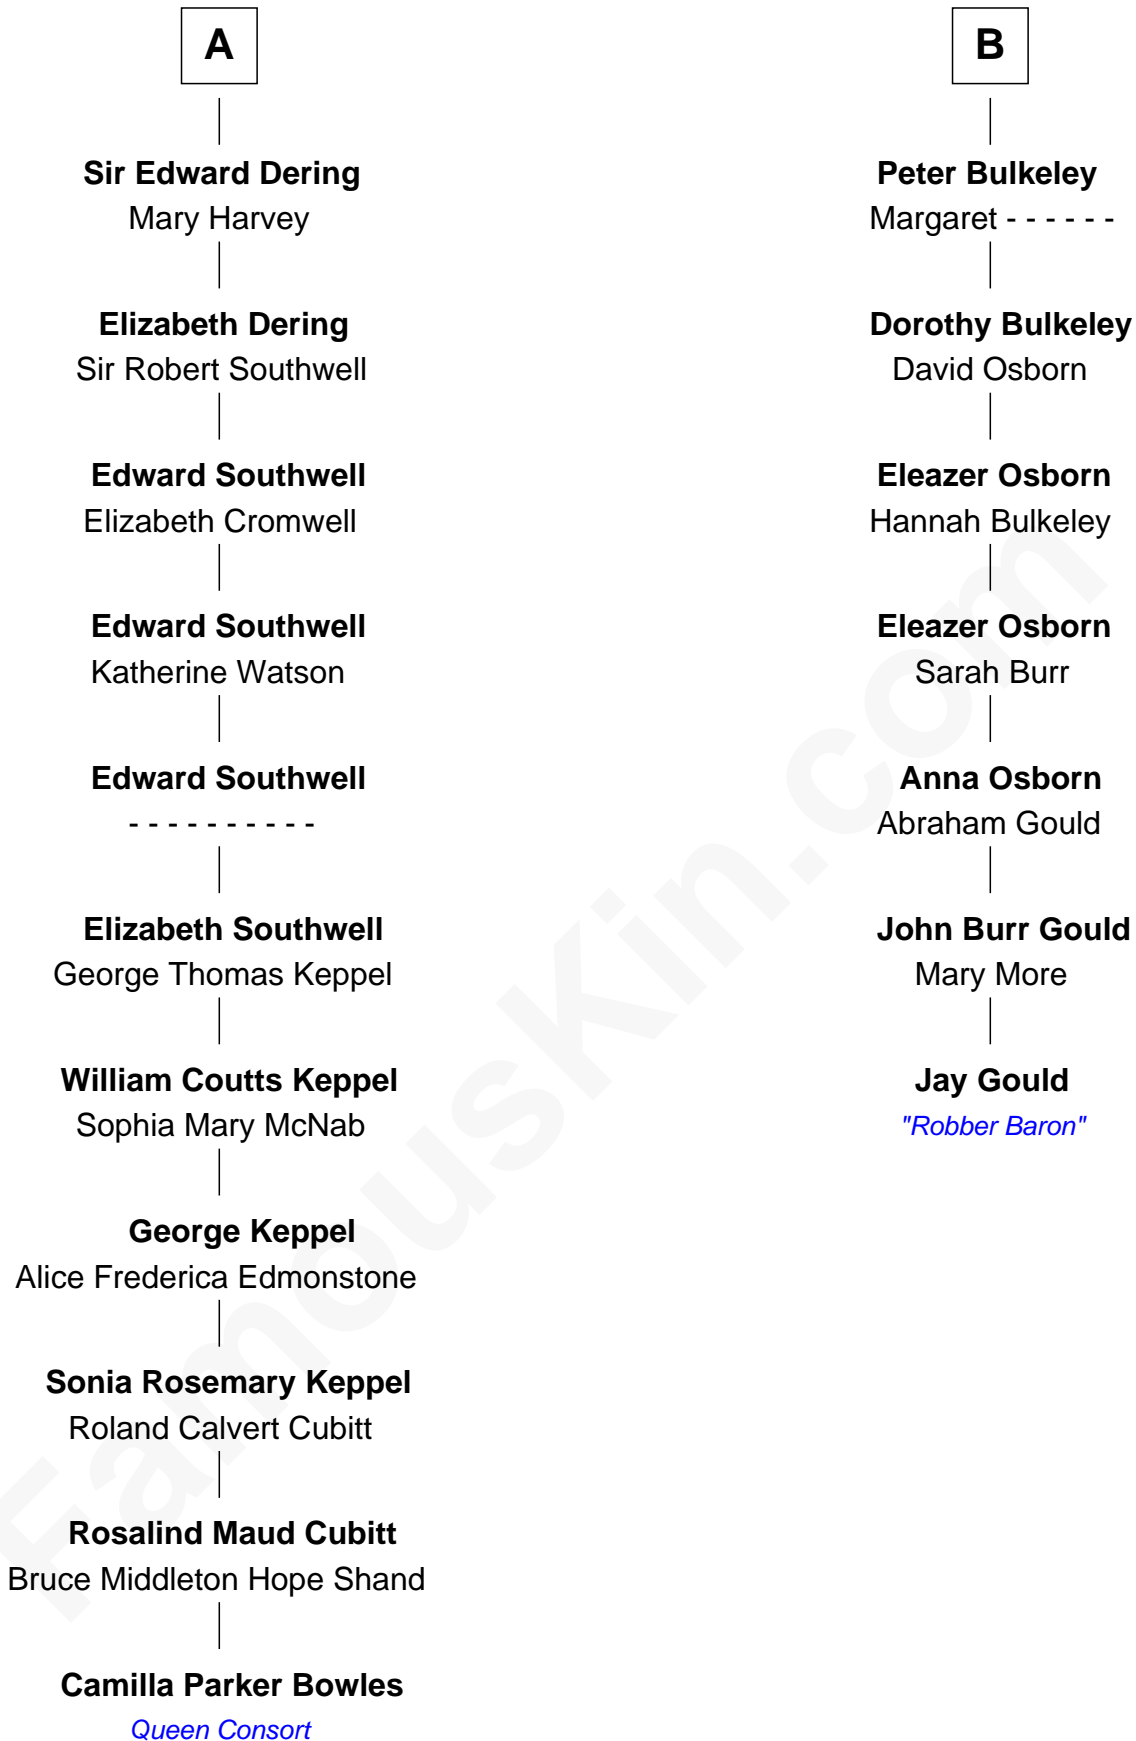

FamousKin.com

Relationship Chart of

Camilla Parker Bowles

Queen Consort of the United Kingdom

13th cousin 4 times removed of

Jay Gould

American Railroad "Robber Baron"

Camilla Parker Bowles photo by [Agência Brasil](#) ([CC BY 3.0 BRAZIL](#))