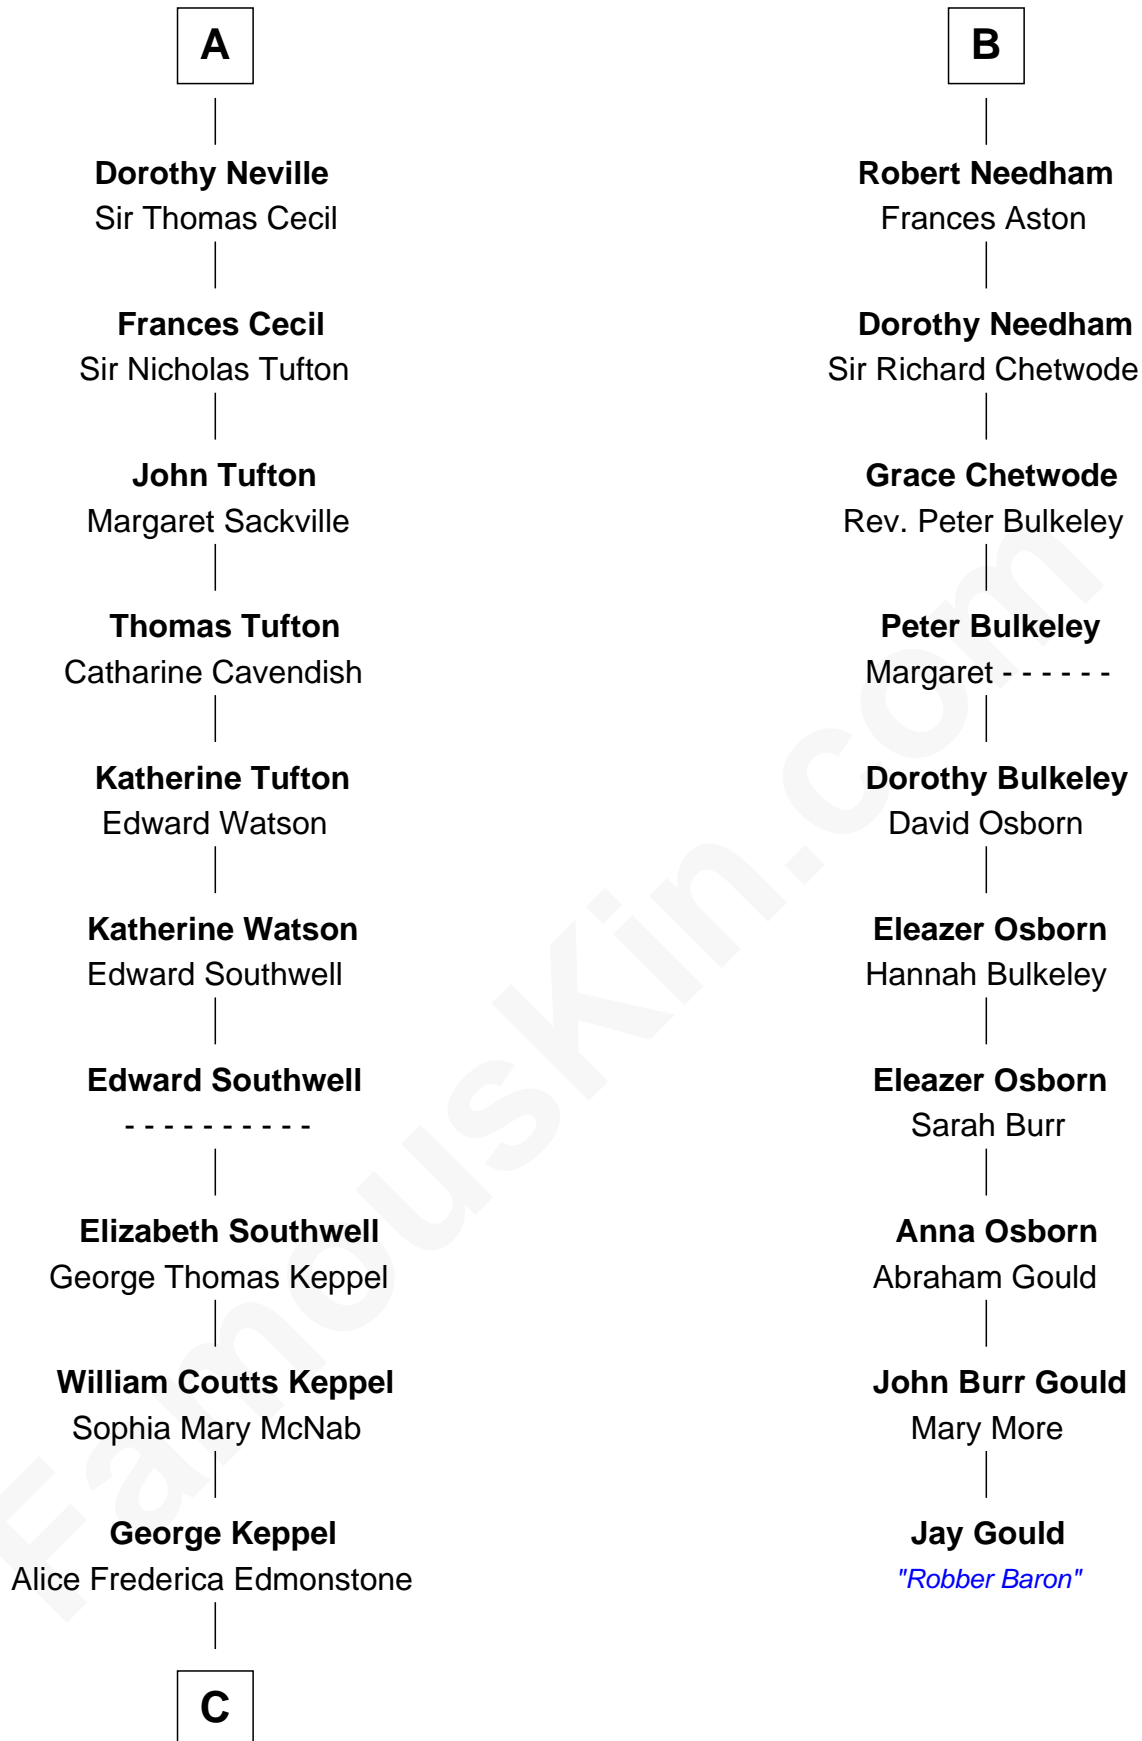

FamousKin.com

Relationship Chart of

Camilla Parker Bowles

Queen Consort of the United Kingdom

16th cousin 3 times removed of

Jay Gould

American Railroad "Robber Baron"

C

—
Sonia Rosemary Keppel

Roland Calvert Cubitt

—
Rosalind Maud Cubitt

Bruce Middleton Hope Shand

—
Camilla Parker Bowles

Queen Consort

FamousKin.com