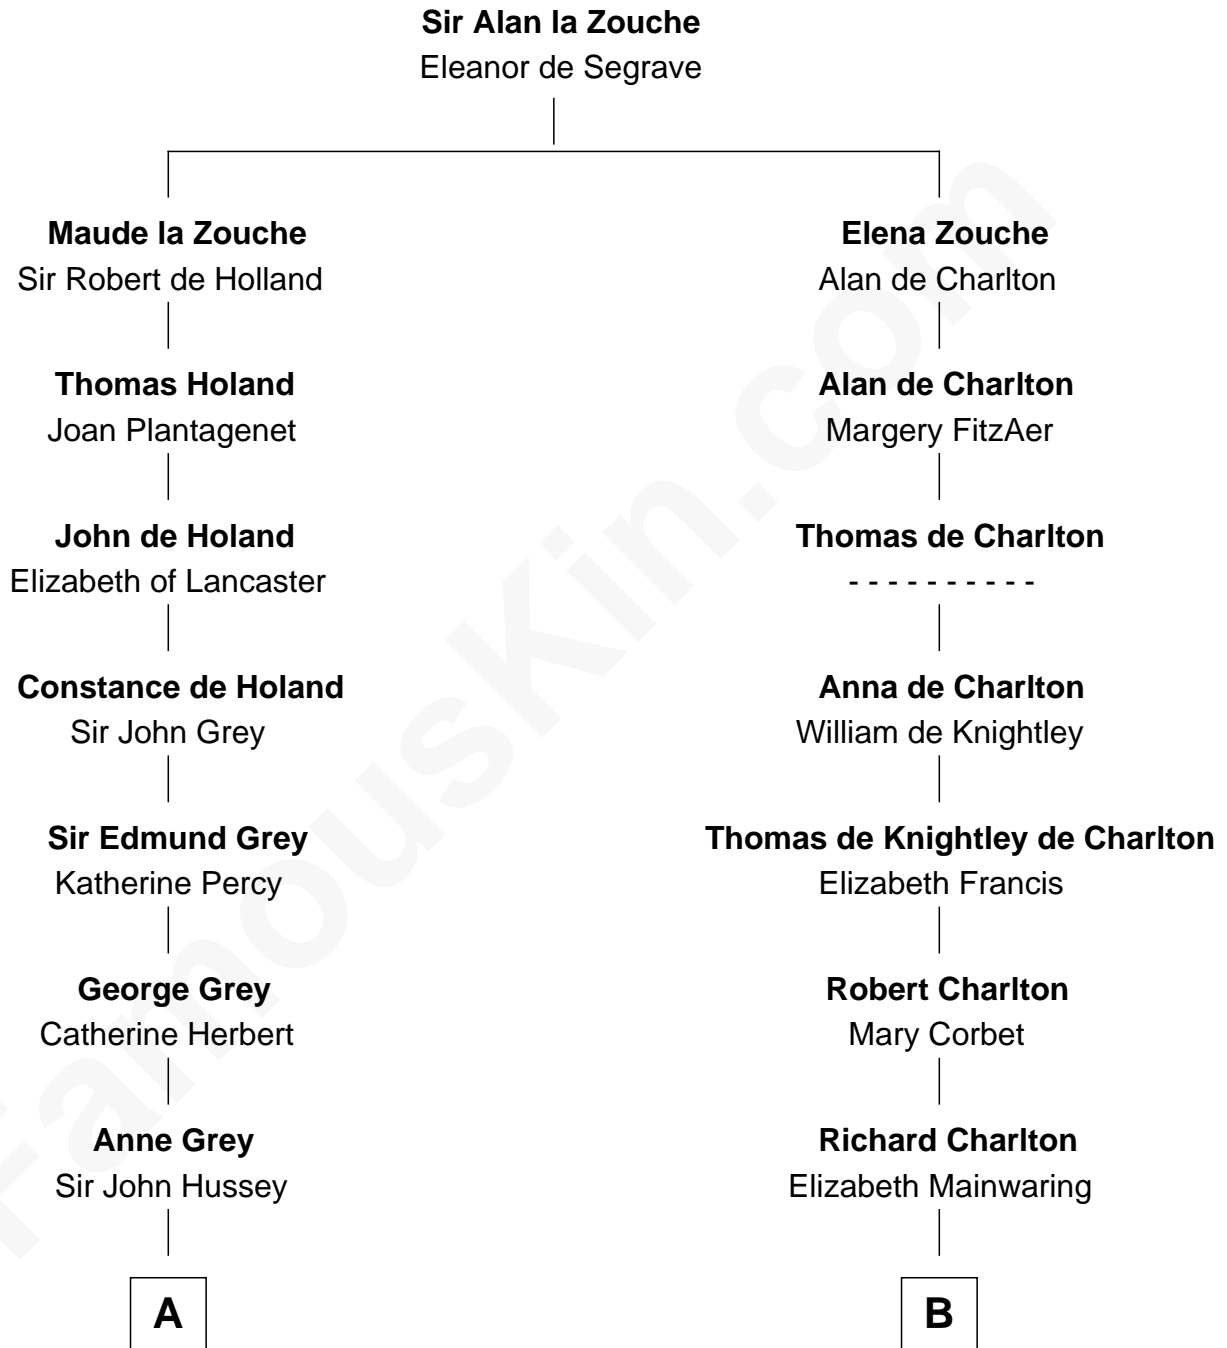

FamousKin.com

Relationship Chart of

Camilla Parker Bowles

Queen Consort of the United Kingdom

17th cousin 3 times removed of

Jay Gould

American Railroad "Robber Baron"

C

George Keppel
Alice Frederica Edmonstone

Sonia Rosemary Keppel
Roland Calvert Cubitt

Rosalind Maud Cubitt
Bruce Middleton Hope Shand

Camilla Parker Bowles
Queen Consort

FamousKin.com