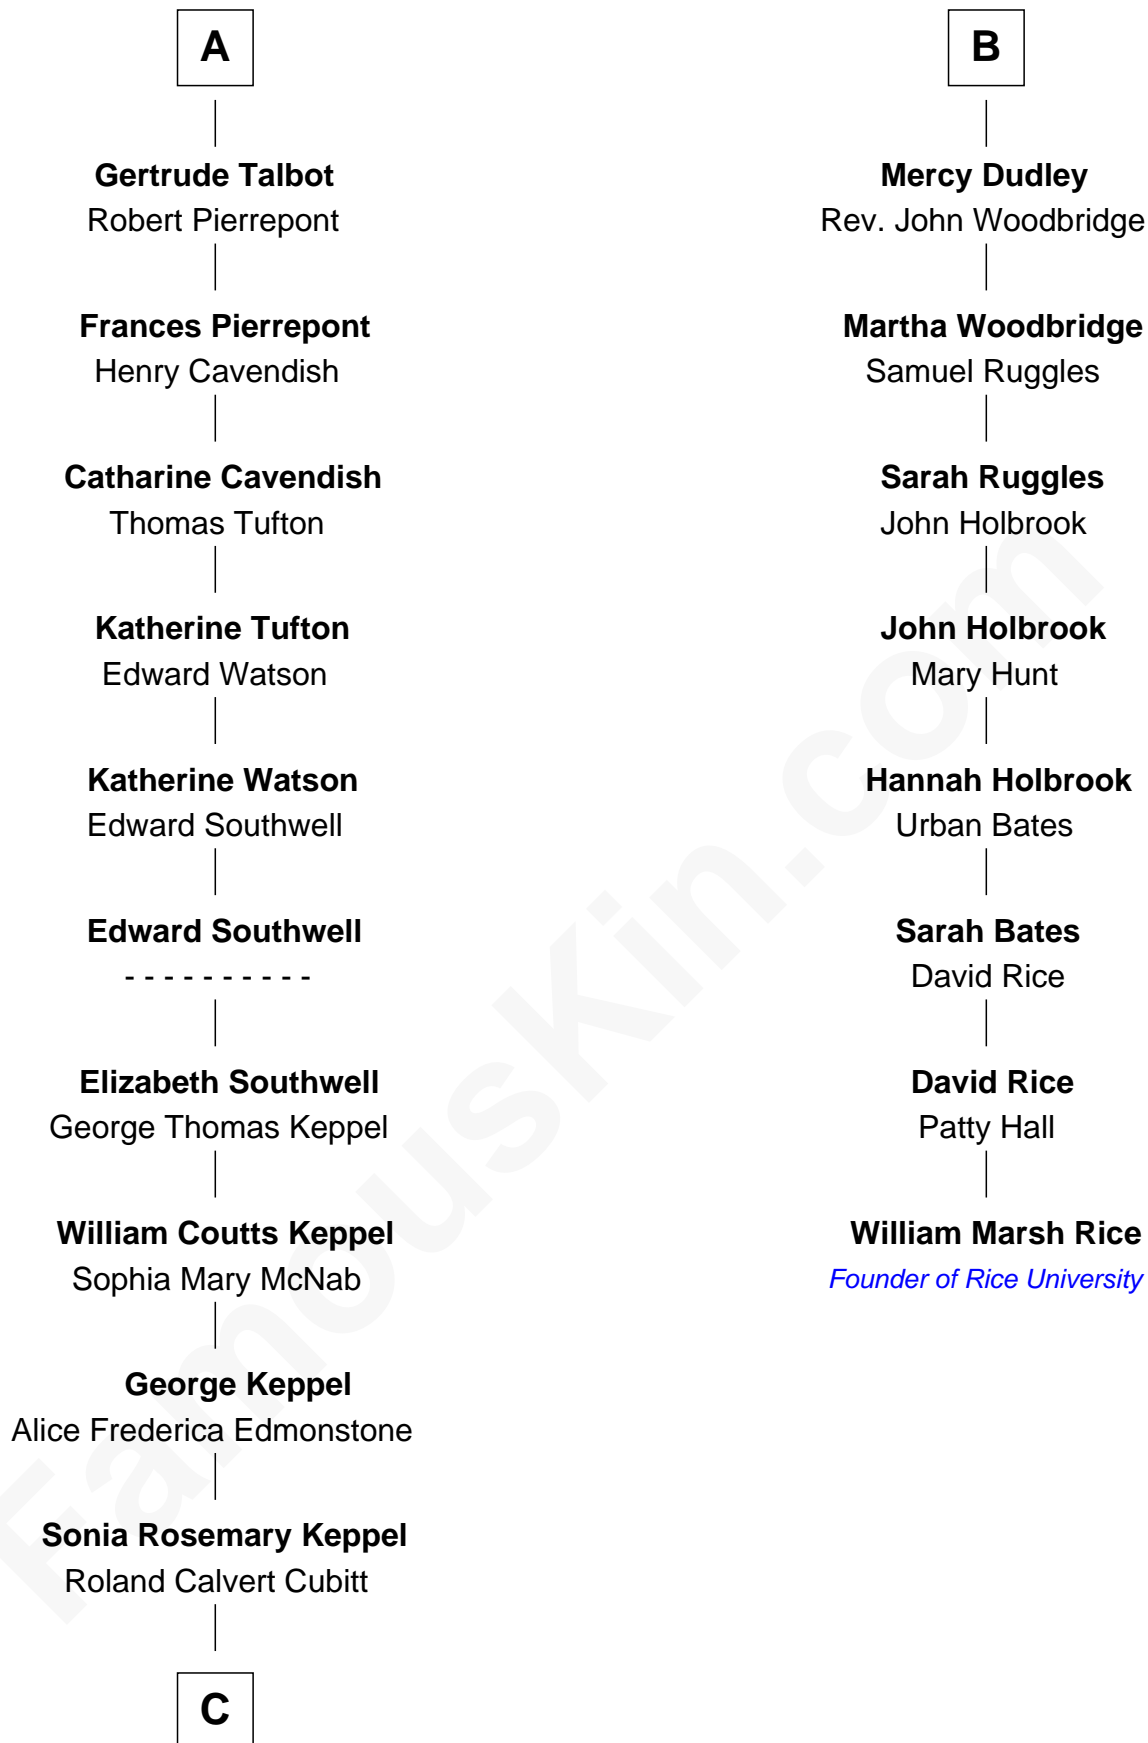

FamousKin.com

Relationship Chart of

Camilla Parker Bowles

Queen Consort of the United Kingdom

14th cousin 4 times removed of

William Marsh Rice
 Founder of Rice University

C

Rosalind Maud Cubitt
Bruce Middleton Hope Shand

Camilla Parker Bowles
Queen Consort

FamousKin.com