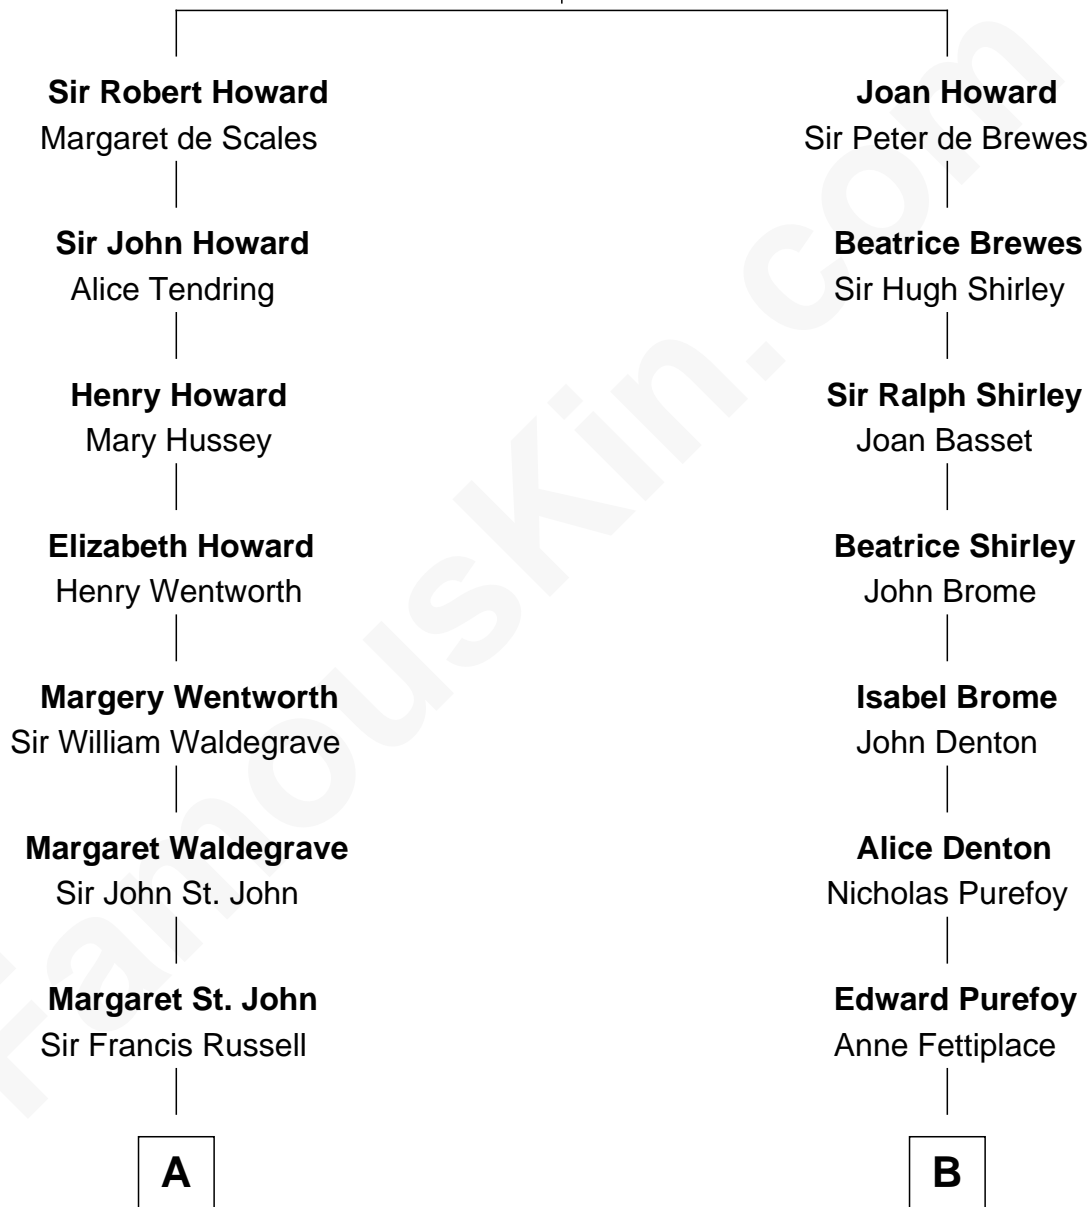

FamousKin.com

Relationship Chart of

Camilla Parker Bowles

Queen Consort of the United Kingdom

17th cousin 2 times removed of

William Marsh Rice
 Founder of Rice University

Sir John Howard

Alice de Bois

C

—
Sonia Rosemary Keppel

Roland Calvert Cubitt

—
Rosalind Maud Cubitt

Bruce Middleton Hope Shand

—
Camilla Parker Bowles

Queen Consort

FamousKin.com