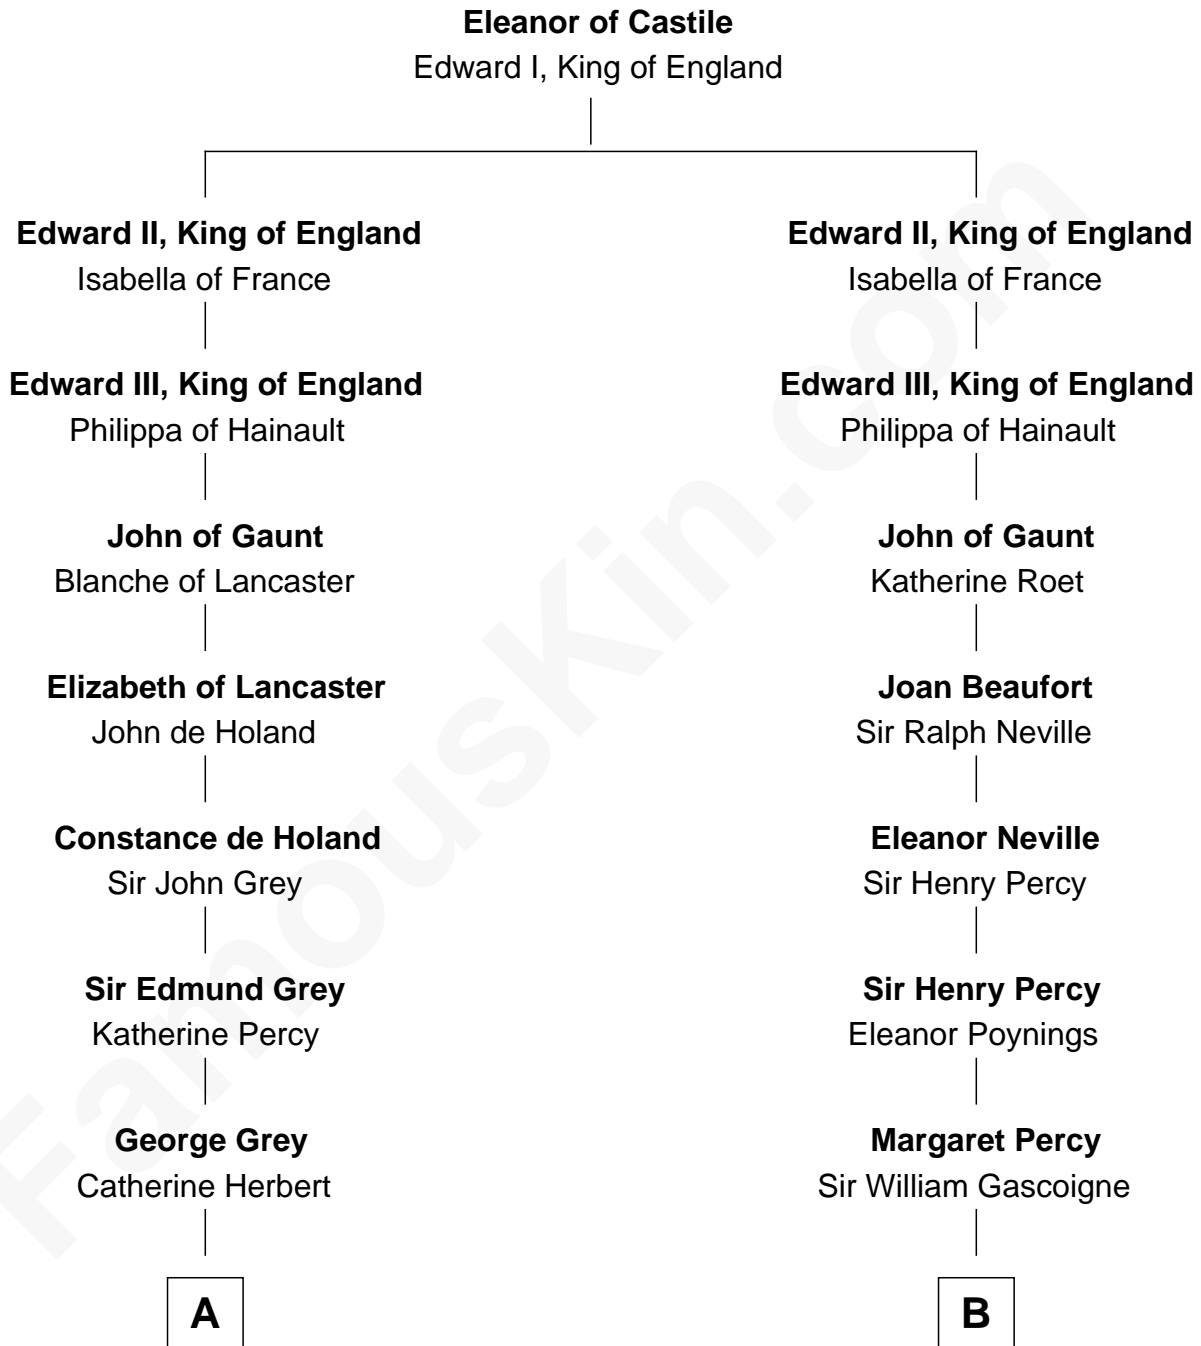

FamousKin.com

Relationship Chart of

Camilla Parker Bowles

Queen Consort of the United Kingdom

16th cousin 5 times removed of

Meriwether Lewis

Lewis and Clark Expedition

C

William Coutts Keppel

Sophia Mary McNab

George Keppel

Alice Frederica Edmonstone

Sonia Rosemary Keppel

Roland Calvert Cubitt

Rosalind Maud Cubitt

Bruce Middleton Hope Shand