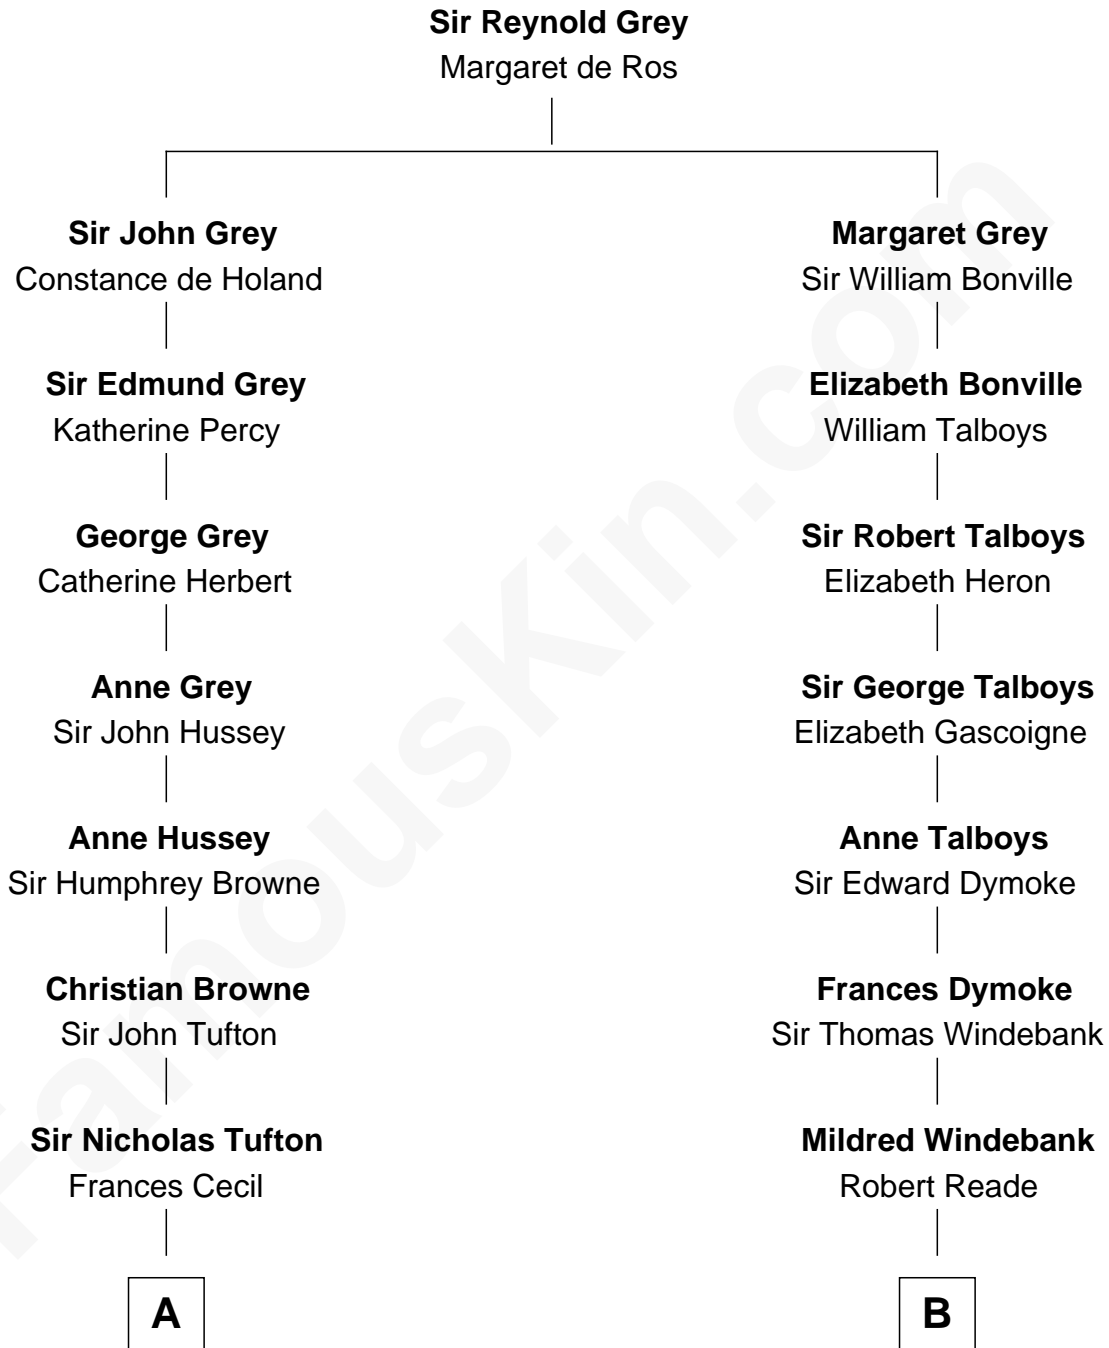

FamousKin.com

Relationship Chart of

Camilla Parker Bowles

Queen Consort of the United Kingdom

12th cousin 5 times removed of

Meriwether Lewis

Lewis and Clark Expedition

Camilla Parker Bowles photo by [Agência Brasil](#) ([CC BY 3.0 BRAZIL](#))