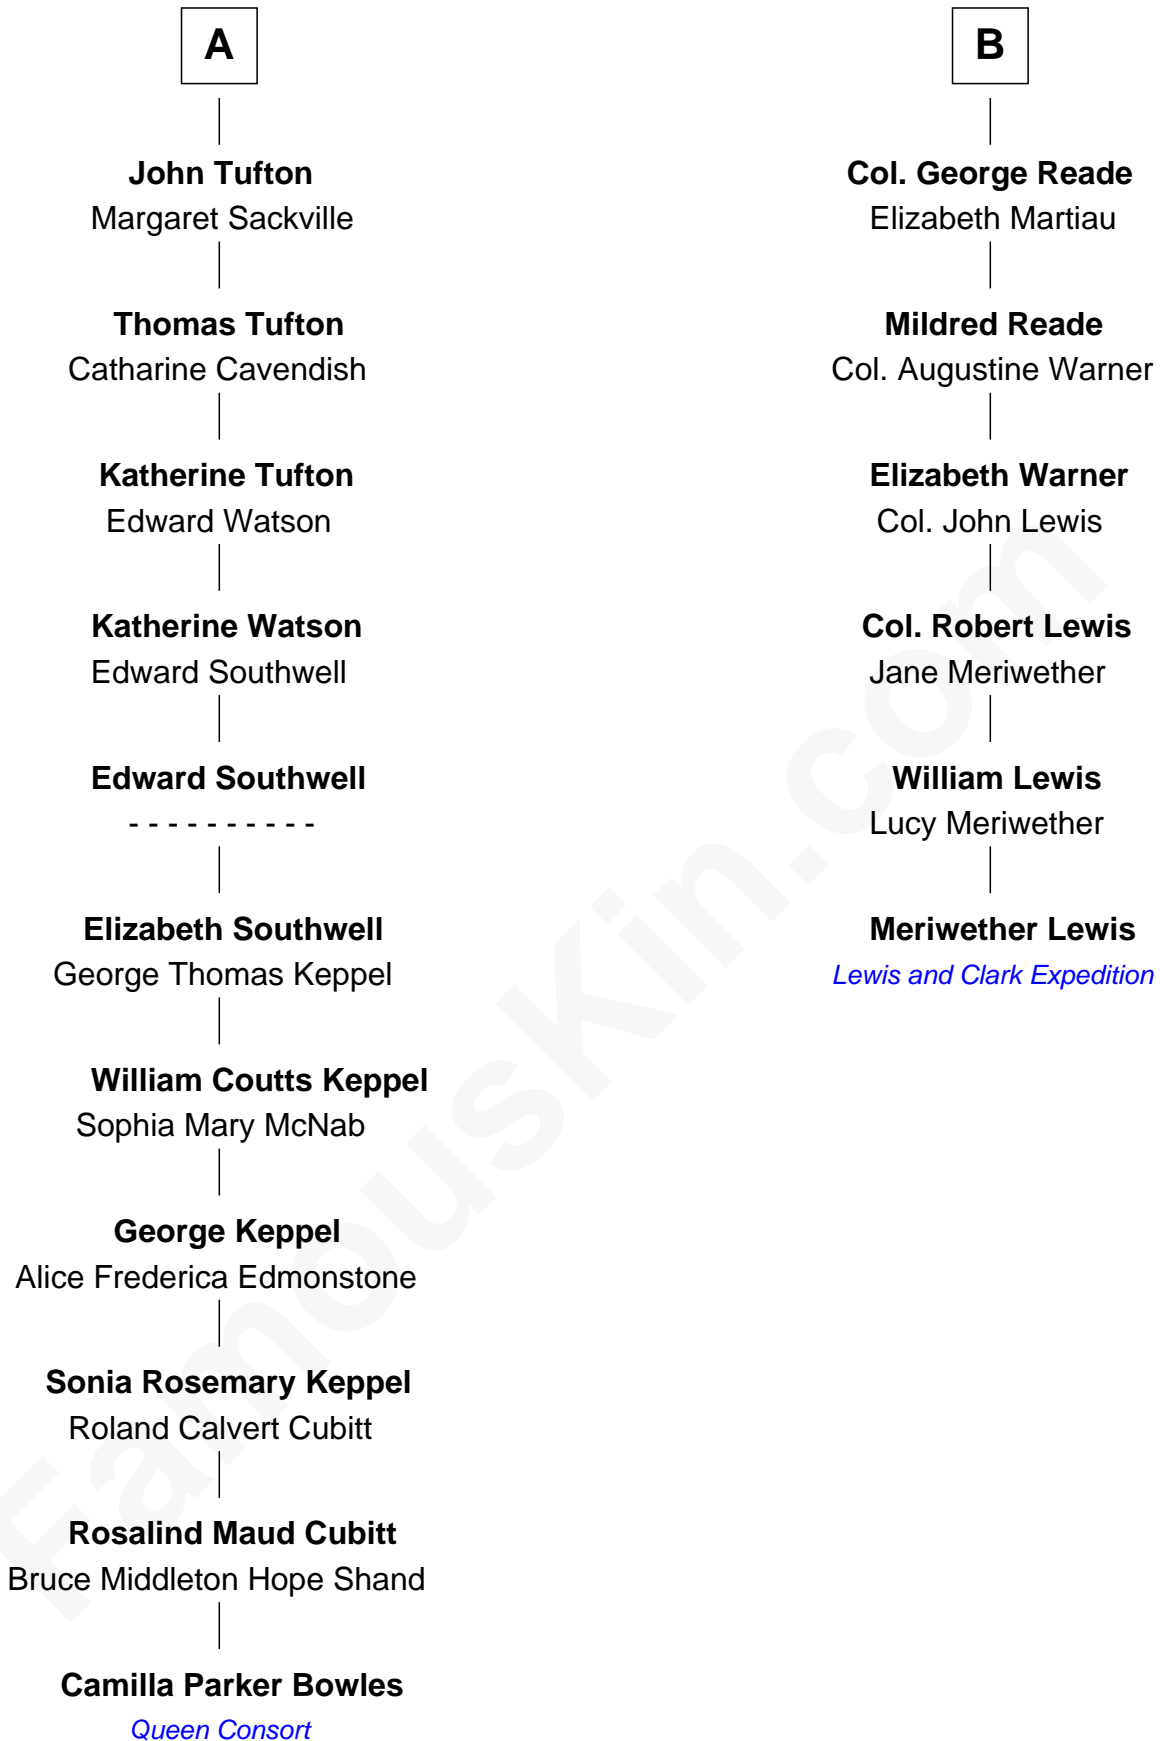

FamousKin.com

Relationship Chart of

Camilla Parker Bowles

Queen Consort of the United Kingdom

12th cousin 5 times removed of

Meriwether Lewis

Lewis and Clark Expedition

Camilla Parker Bowles photo by [Agência Brasil](#) ([CC BY 3.0 BRAZIL](#))