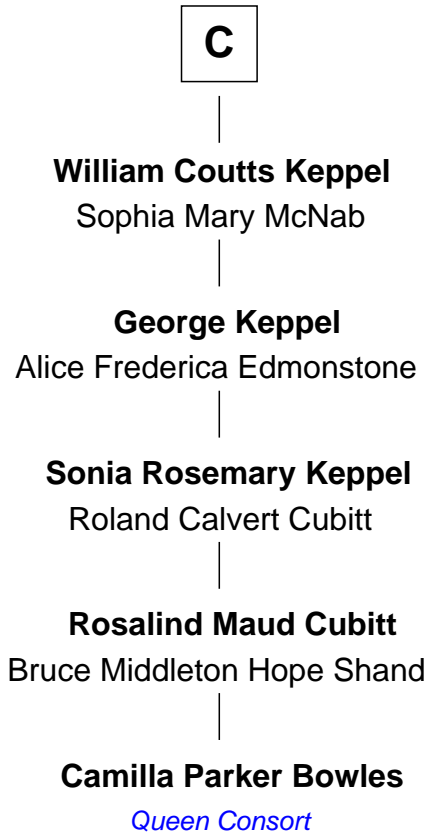

FamousKin.com
Relationship Chart of
Camilla Parker Bowles

Queen Consort of the United Kingdom

16th cousin 5 times removed of

Meriwether Lewis

Lewis and Clark Expedition

Sir William de Grandison

Sibyl de Tregoz

Katherine de Grandison

William de Montagu

Philippa de Montagu

Sir Roger de Mortimer

Edmund Mortimer

Philippa Plantagenet

Elizabeth Mortimer

Sir Henry Percy

Sir Henry Percy

Eleanor Neville

Katherine Percy

Sir Edmund Grey

George Grey

Catherine Herbert

A

Katherine de Grandison

Eleanor Neville

Sir Henry Percy

Eleanor Poynings

Margaret Percy

Sir William Gascoigne

B

FamousKin.com