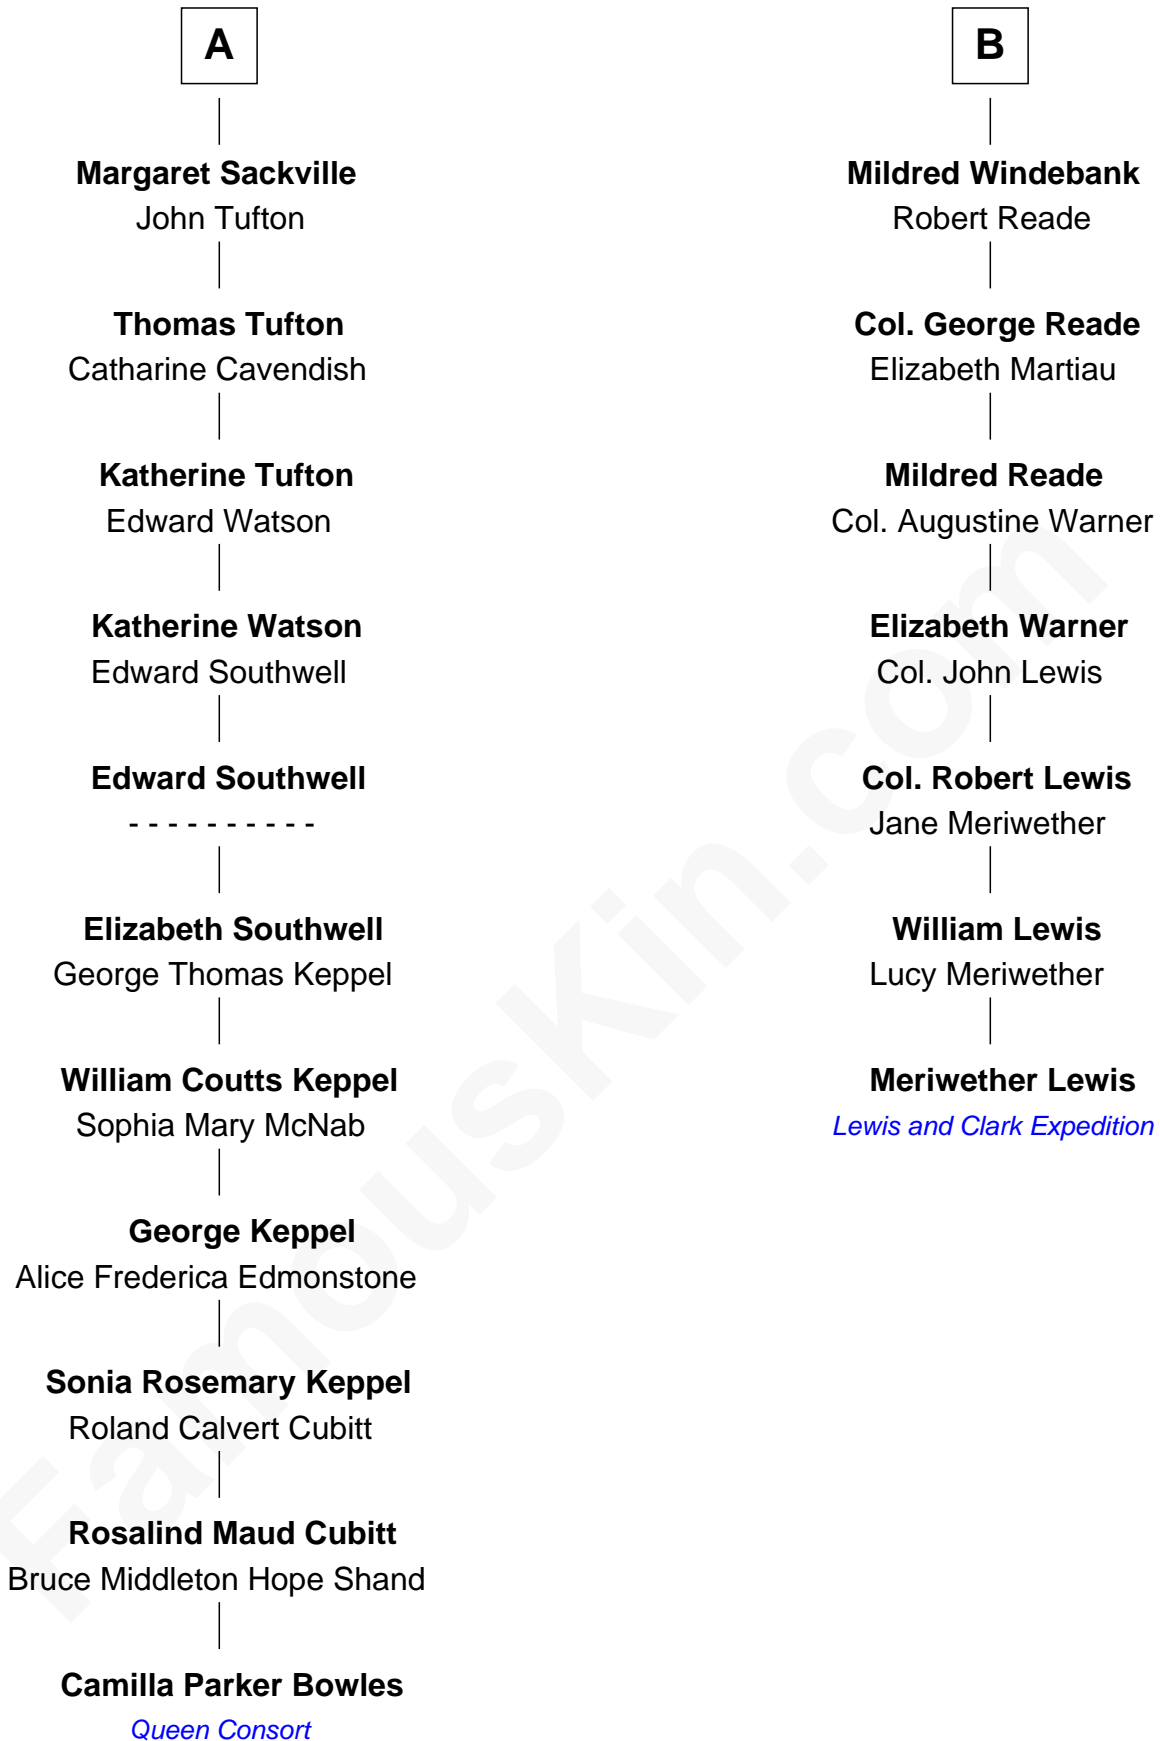

FamousKin.com

Relationship Chart of

Camilla Parker Bowles

Queen Consort of the United Kingdom

13th cousin 4 times removed of

Meriwether Lewis

Lewis and Clark Expedition

Camilla Parker Bowles photo by [Agência Brasil](#) ([CC BY 3.0 BRAZIL](#))