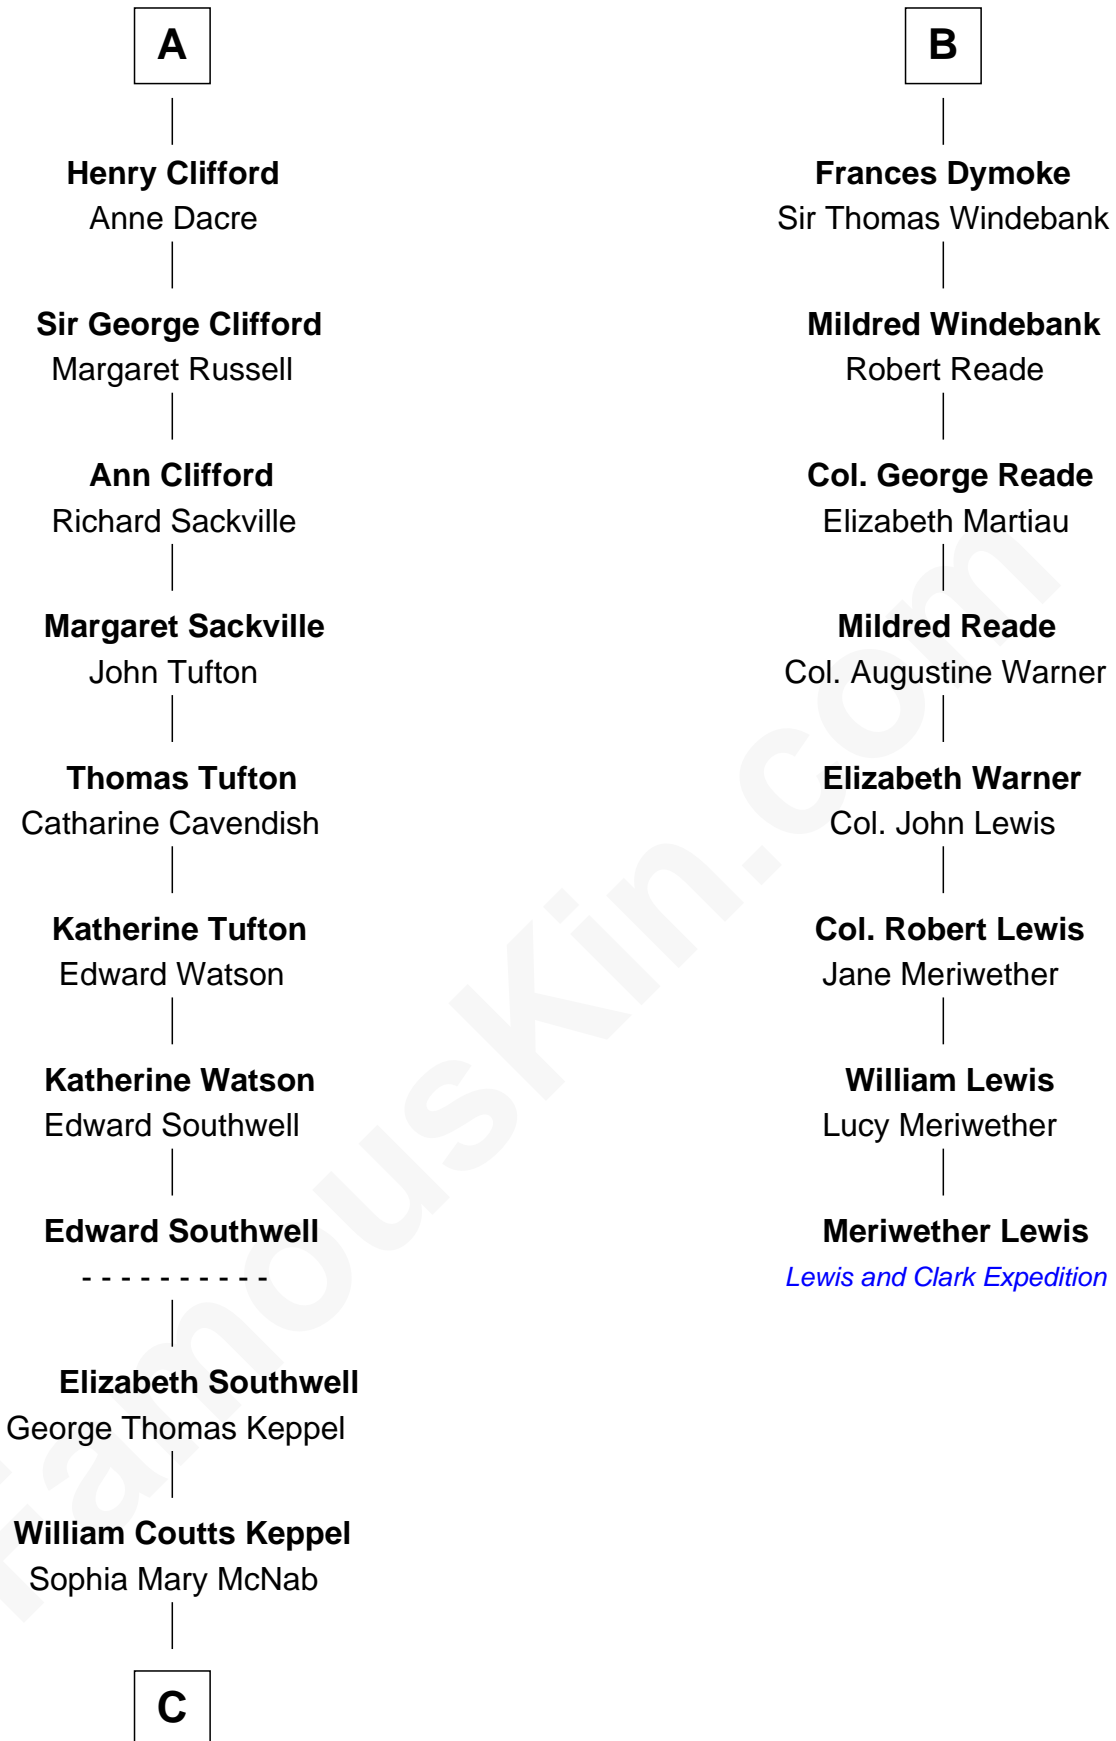

## Relationship Chart of

### Camilla Parker Bowles

Queen Consort of the United Kingdom

14th cousin 6 times removed of

**Meriwether Lewis**

*Lewis and Clark Expedition*

**Sir Geoffrey le Scrope**

Ivetta de Ros

**C**