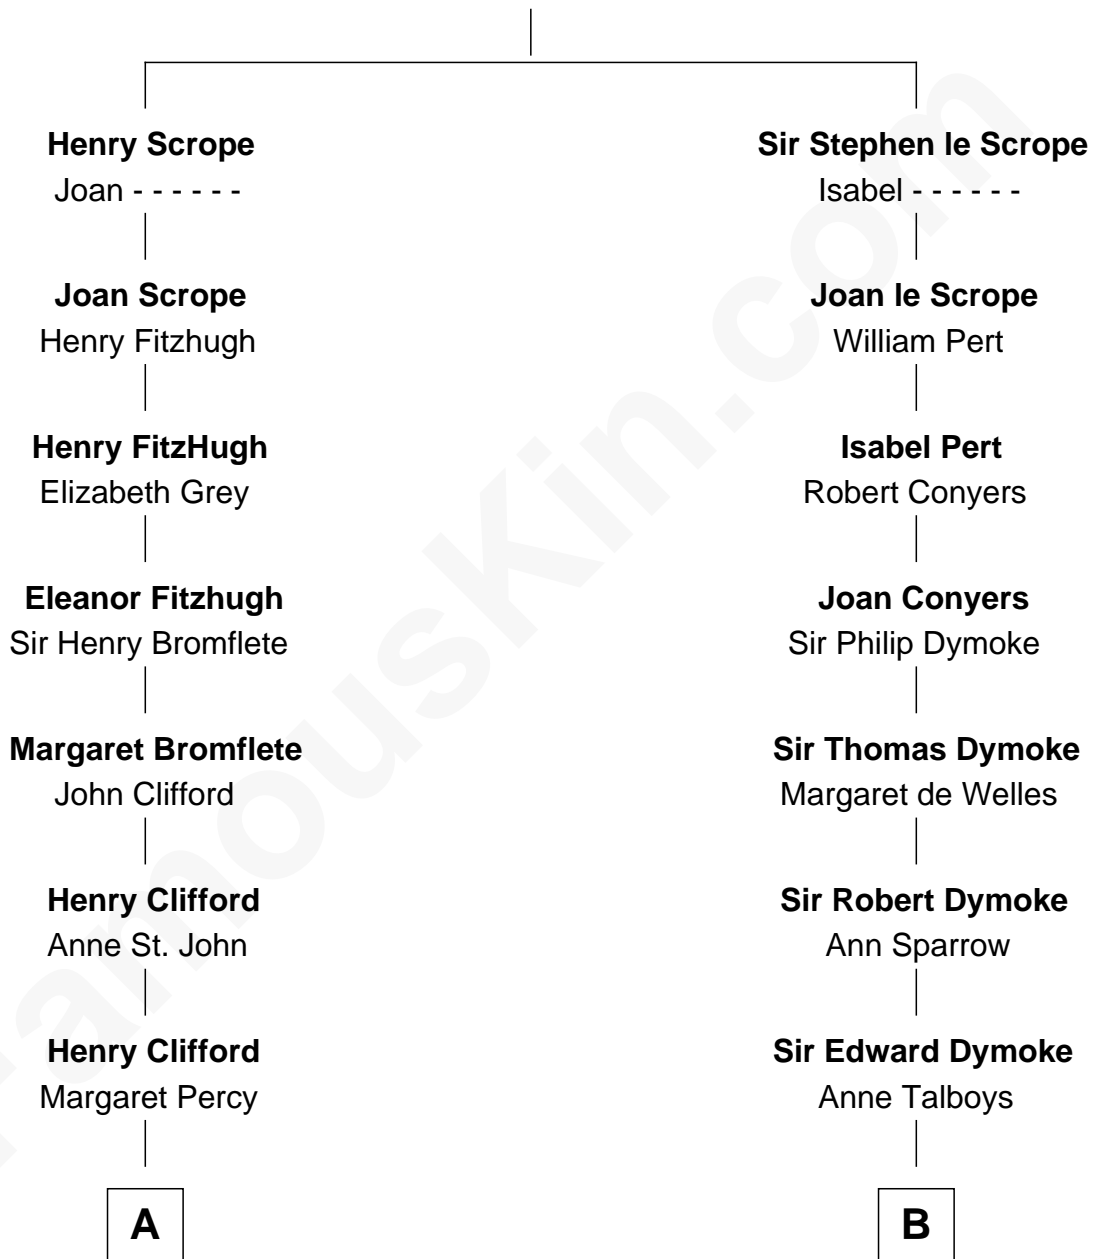

## Relationship Chart of

### Camilla Parker Bowles

Queen Consort of the United Kingdom

14th cousin 6 times removed of

**Meriwether Lewis**

*Lewis and Clark Expedition*

**Sir Geoffrey le Scrope**

Ivetta de Ros

**C**

—  
**George Keppel**

Alice Frederica Edmonstone

—  
**Sonia Rosemary Keppel**

Roland Calvert Cubitt

—  
**Rosalind Maud Cubitt**

Bruce Middleton Hope Shand

—  
**Camilla Parker Bowles**

*Queen Consort*