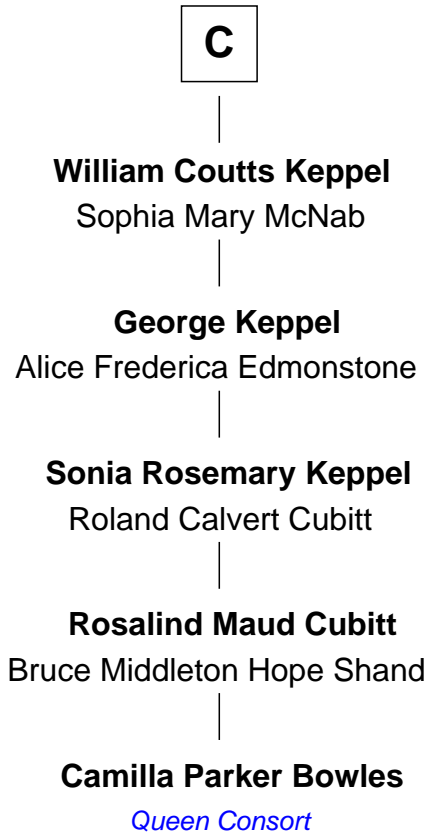

FamousKin.com

Relationship Chart of

Camilla Parker Bowles

Queen Consort of the United Kingdom

16th cousin 5 times removed of

Meriwether Lewis

Lewis and Clark Expedition

Sir William de Montagu
Elizabeth de Montfort

William de Montagu
Katherine de Grandison

Philippa de Montagu
Sir Roger de Mortimer

Edmund Mortimer
Philippa Plantagenet

Elizabeth Mortimer
Sir Henry Percy

Sir Henry Percy
Eleanor Neville

Katherine Percy
Sir Edmund Grey

George Grey
Catherine Herbert

A

William de Montagu
Katherine de Grandison

Philippa de Montagu
Sir Roger de Mortimer

Edmund Mortimer
Philippa Plantagenet

Elizabeth Mortimer
Sir Henry Percy

Sir Henry Percy
Eleanor Neville

Sir Henry Percy
Eleanor Poynings

Margaret Percy
Sir William Gascoigne

B

FamousKin.com