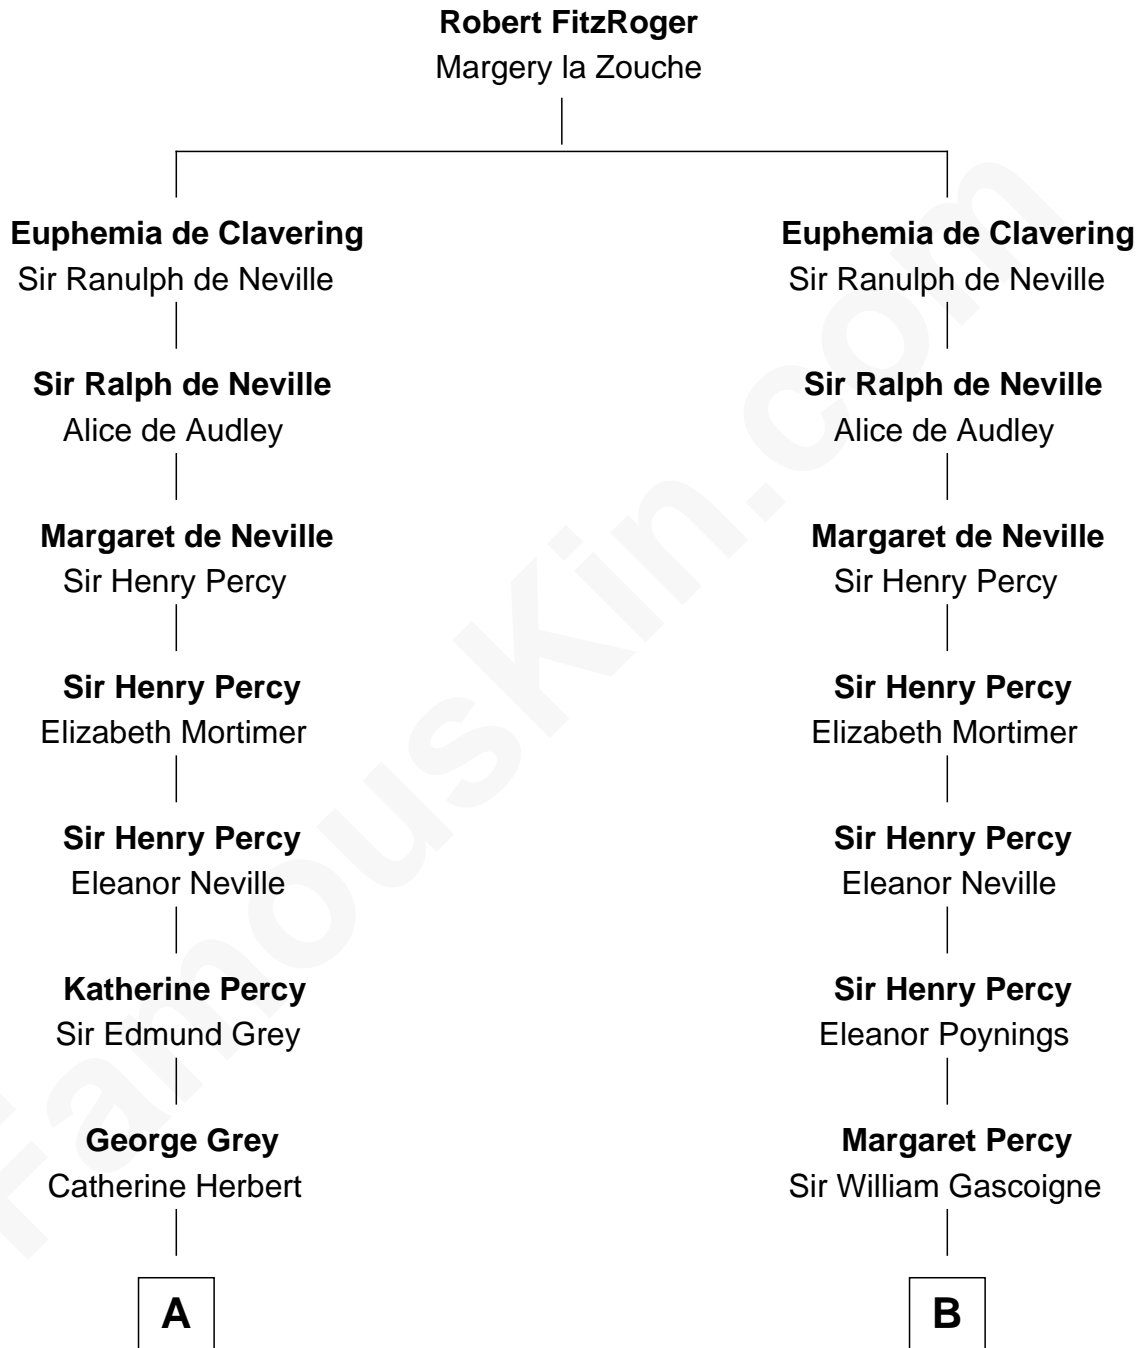

FamousKin.com

Relationship Chart of

Camilla Parker Bowles

Queen Consort of the United Kingdom

16th cousin 5 times removed of

Meriwether Lewis

Lewis and Clark Expedition

FamousKin.com