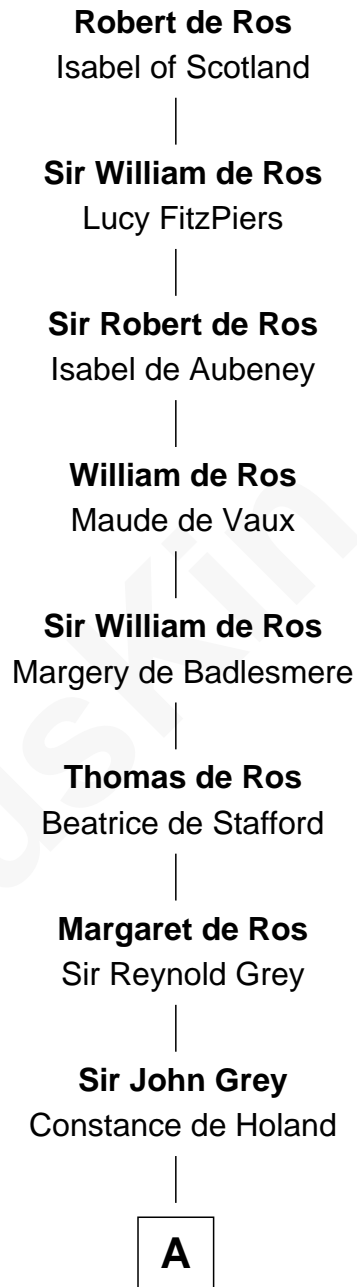

# FamousKin.com Relationship Chart of

**Camilla Parker Bowles**

*Queen Consort of the United Kingdom*

**22nd Great-granddaughter of**

**Robert de Ros**

*Magna Carta Surety*

**A**

**Sir Edmund Grey**

Katherine Percy

**George Grey**

Catherine Herbert

**Anne Grey**

Sir John Hussey

**Anne Hussey**

Sir Humphrey Browne

**Christian Browne**

Sir John Tufton

**Sir Nicholas Tufton**

Frances Cecil

**John Tufton**

Margaret Sackville

**Thomas Tufton**

Catharine Cavendish

**Katherine Tufton**

Edward Watson

**Katherine Watson**

Edward Southwell

**B**