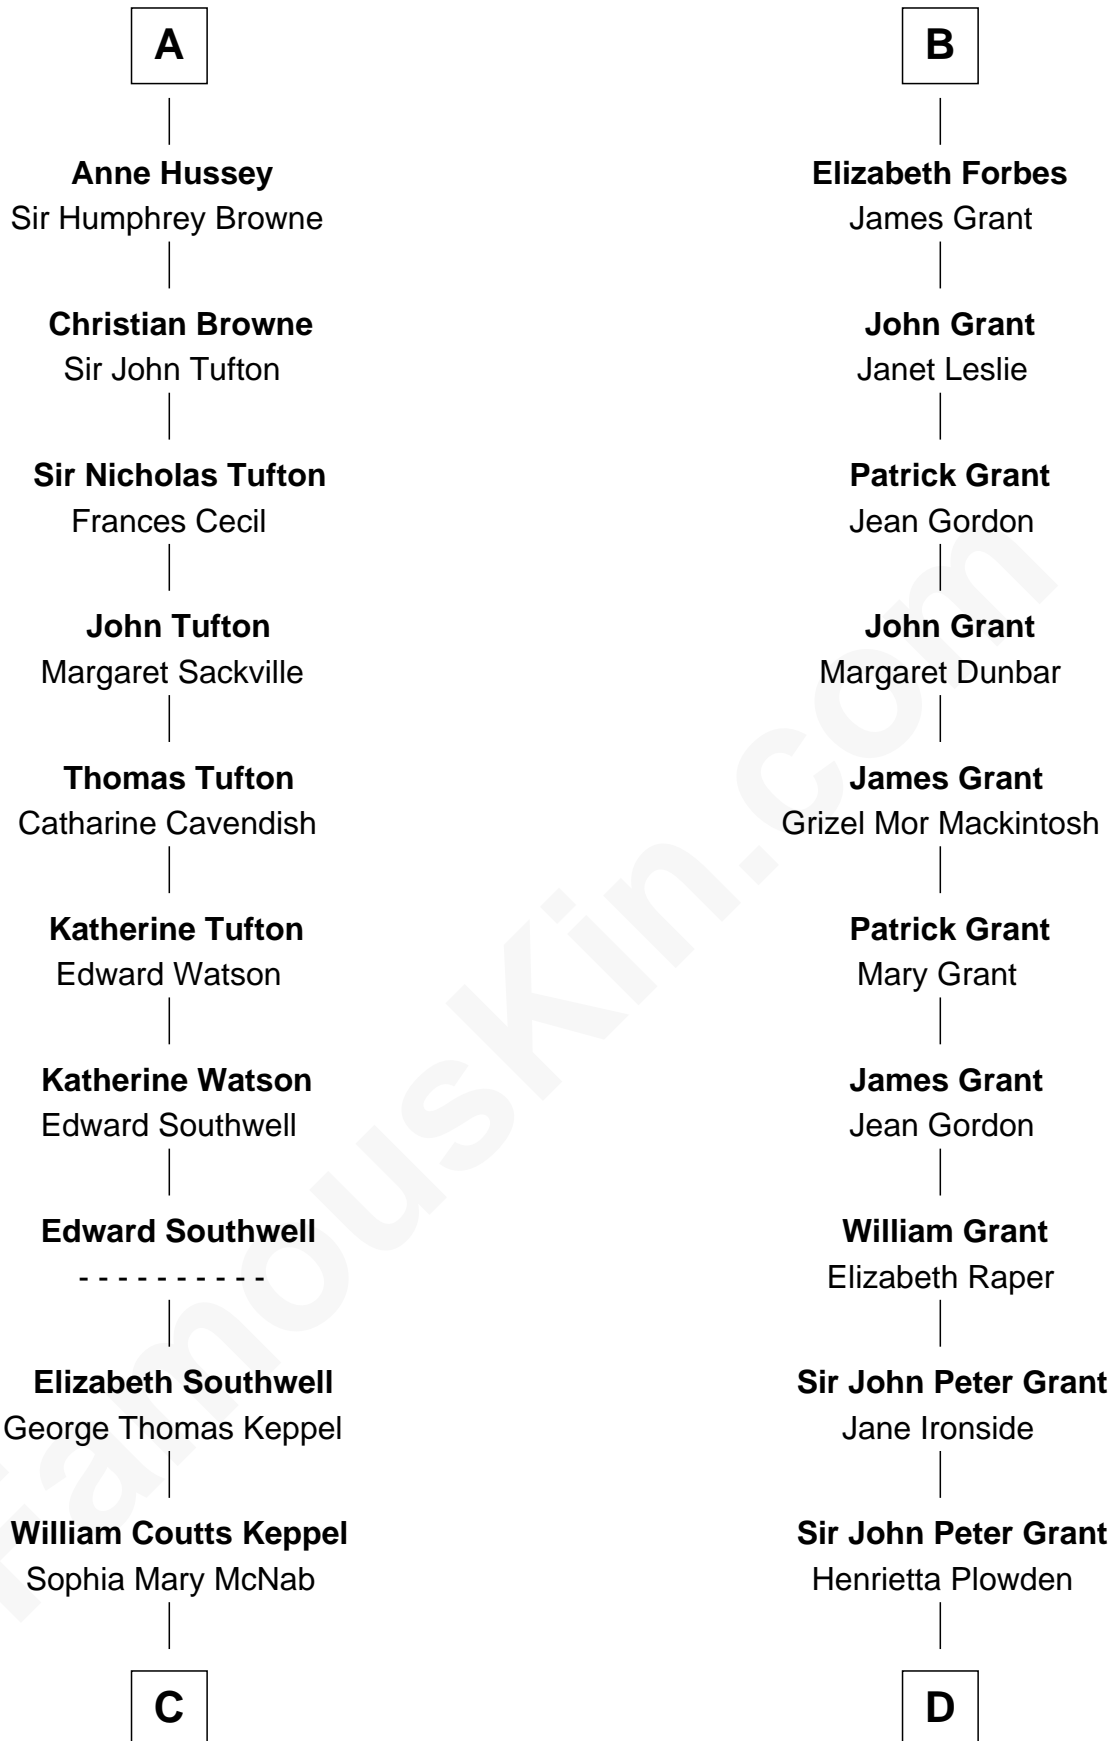

FamousKin.com

Relationship Chart of

Camilla Parker Bowles

Queen Consort of the United Kingdom

18th cousin 2 times removed of

Lytton Strachey

Author and Co-Founder of Bloomsbury Group

Camilla Parker Bowles photo by [Agência Brasil](#) [\(CC BY 3.0 BRAZIL\)](#)