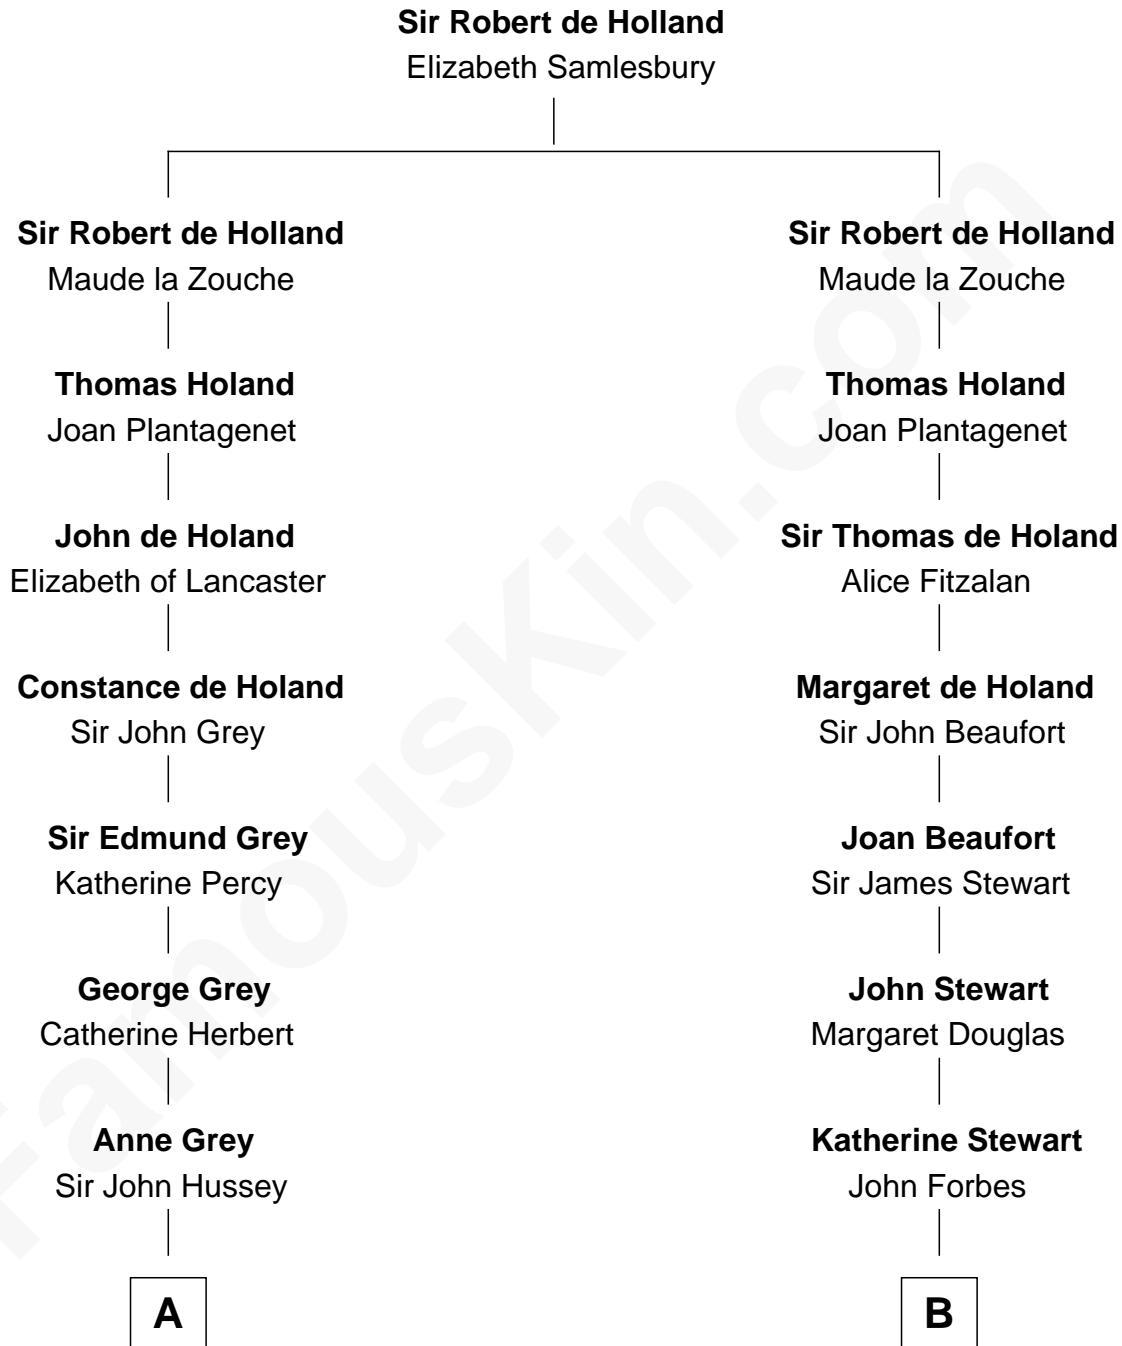

FamousKin.com

Relationship Chart of

Camilla Parker Bowles

Queen Consort of the United Kingdom

18th cousin 2 times removed of

Lytton Strachey

Author and Co-Founder of Bloomsbury Group

Camilla Parker Bowles photo by [Agência Brasil](#) [\(CC BY 3.0 BRAZIL\)](#)