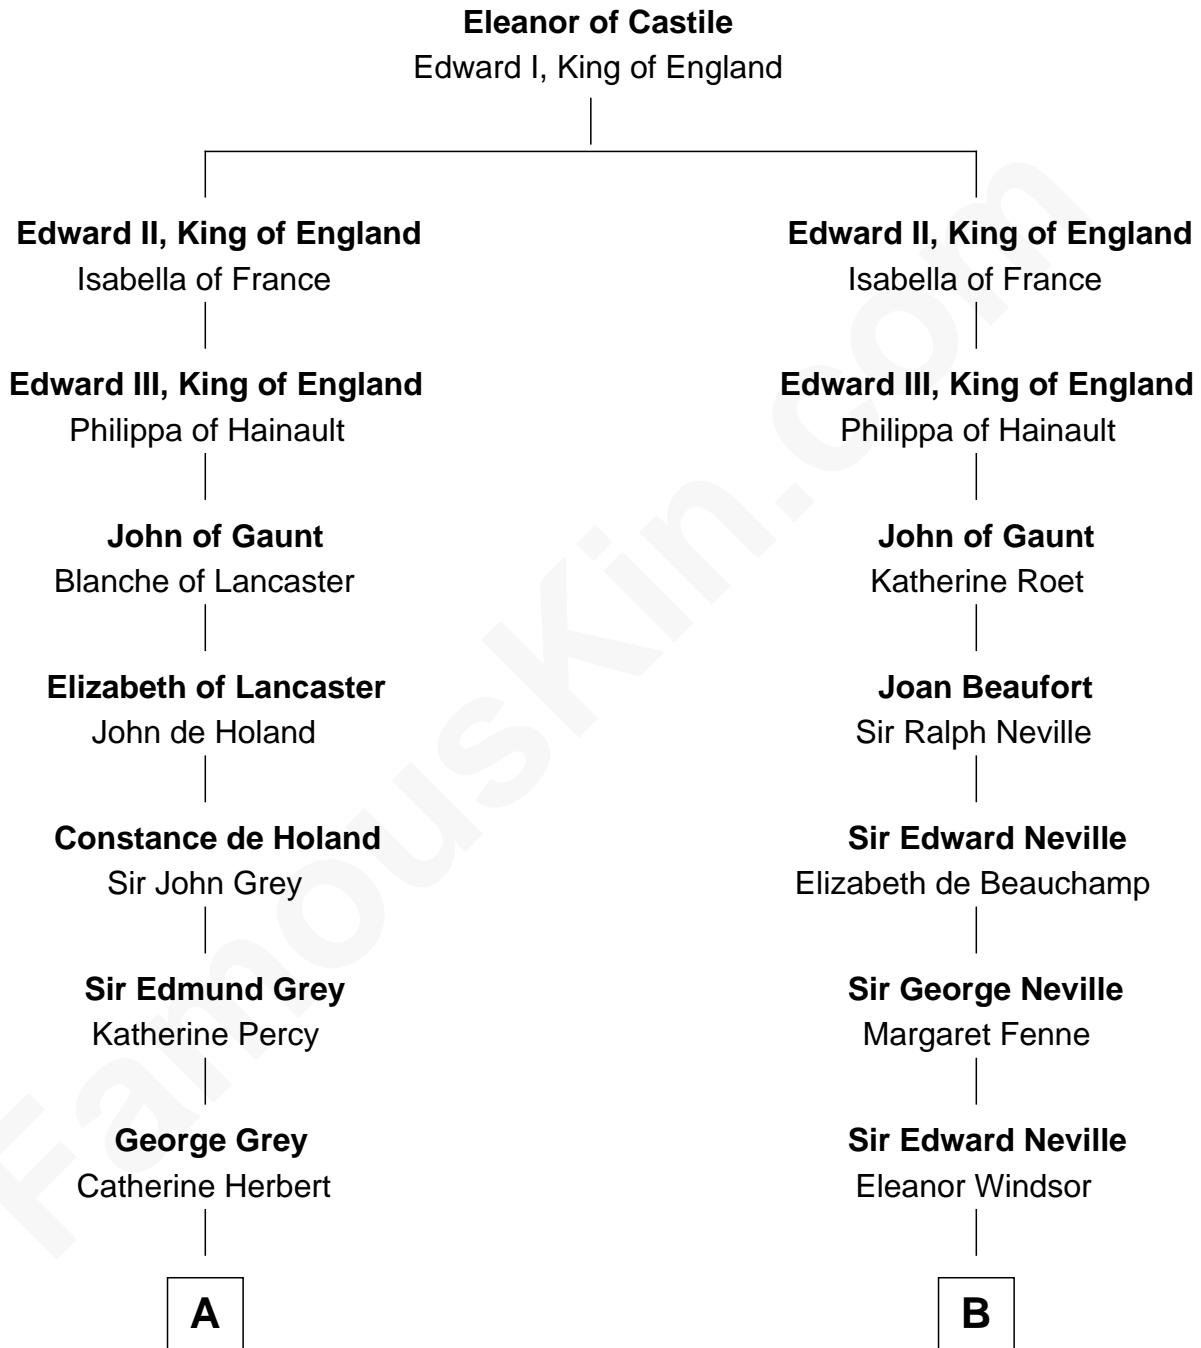

FamousKin.com

Relationship Chart of

Camilla Parker Bowles

Queen Consort of the United Kingdom

17th cousin 4 times removed of

Lytton Strachey

Author and Co-Founder of Bloomsbury Group

C