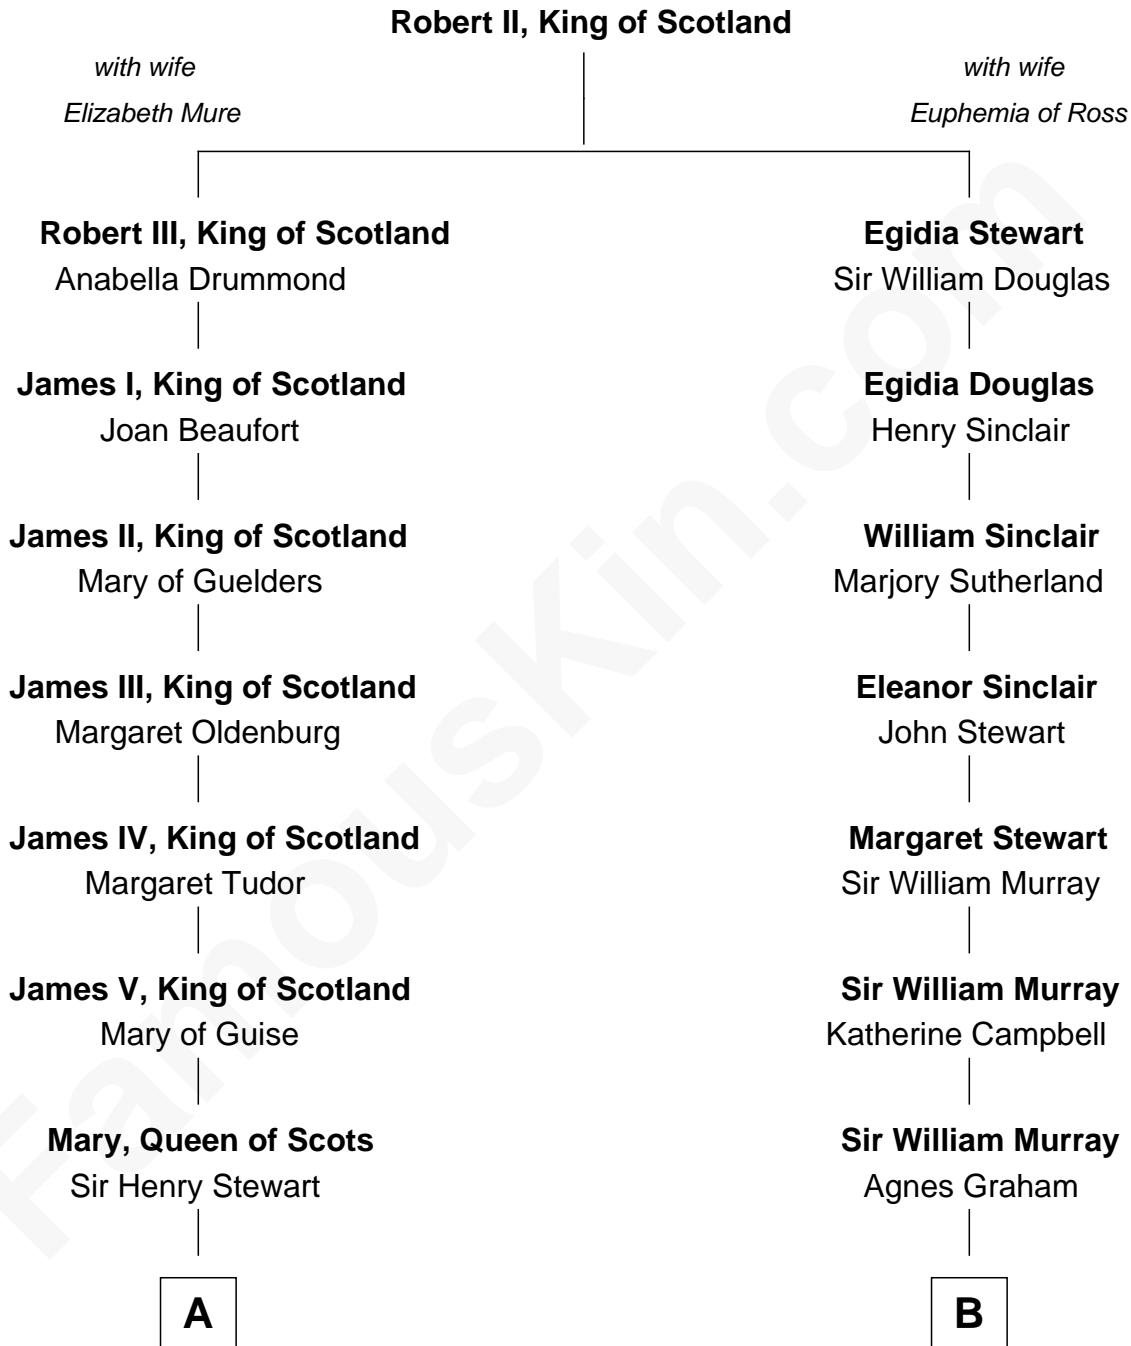

FamousKin.com

Relationship Chart of

Camilla Parker Bowles

Queen Consort of the United Kingdom

17th cousin 2 times removed of

Lytton Strachey

Author and Co-Founder of Bloomsbury Group

C