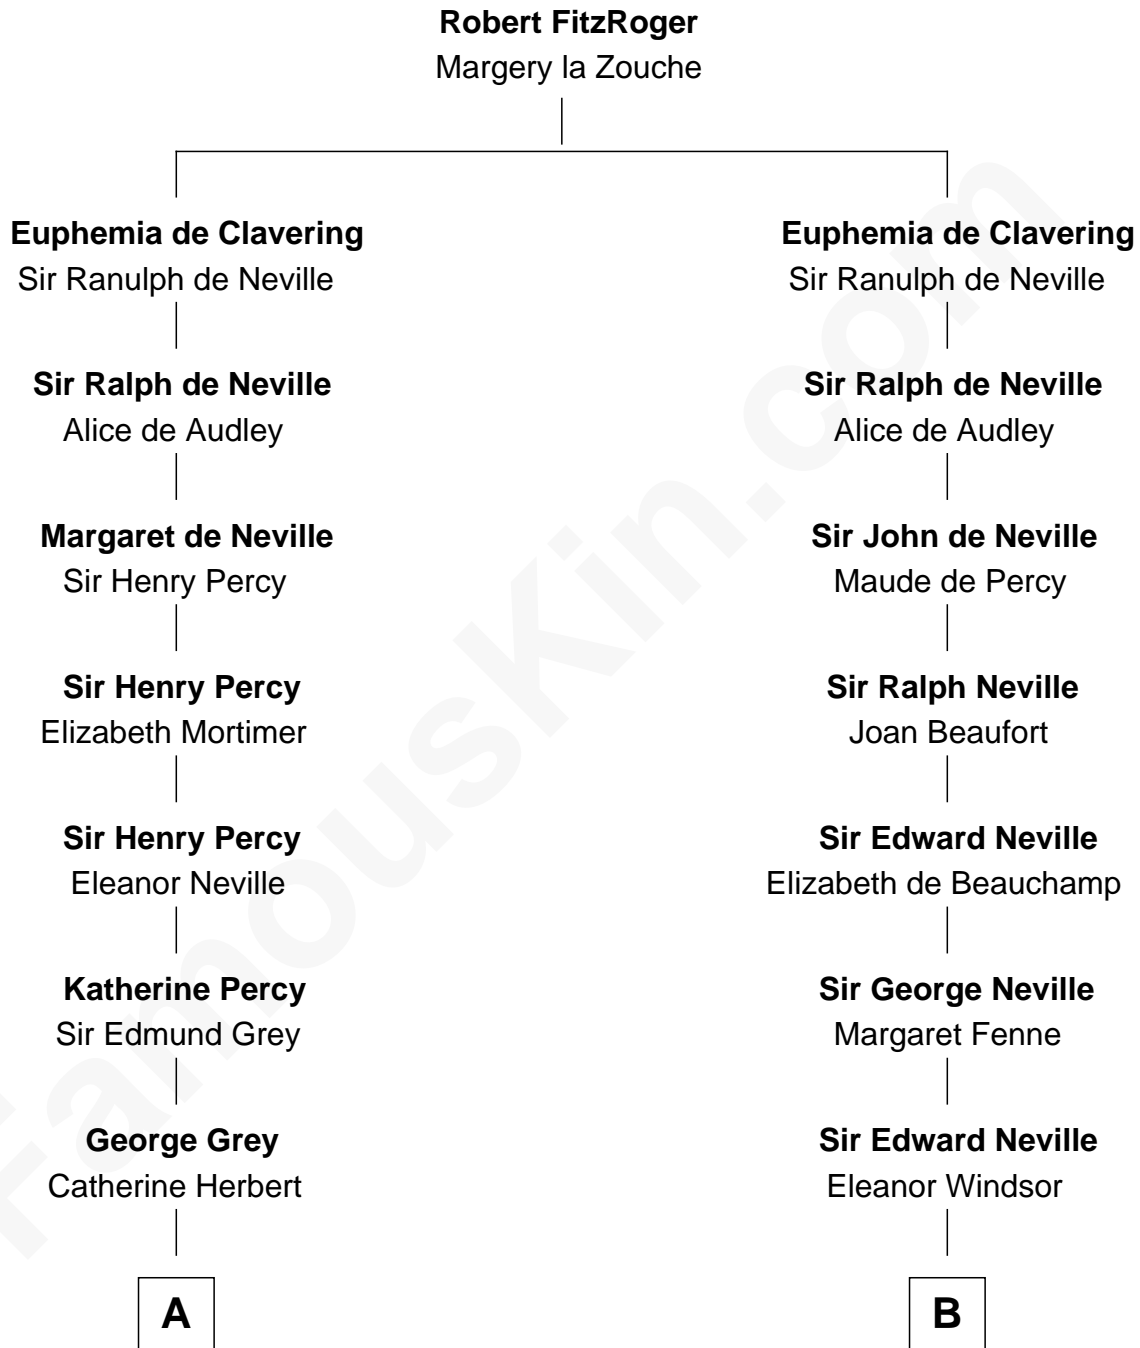

FamousKin.com

Relationship Chart of

Camilla Parker Bowles

Queen Consort of the United Kingdom

17th cousin 4 times removed of

Lytton Strachey

Author and Co-Founder of Bloomsbury Group

C

William Coutts Keppel

Sophia Mary McNab

George Keppel

Alice Frederica Edmonstone

Sonia Rosemary Keppel

Roland Calvert Cubitt

Rosalind Maud Cubitt

Bruce Middleton Hope Shand