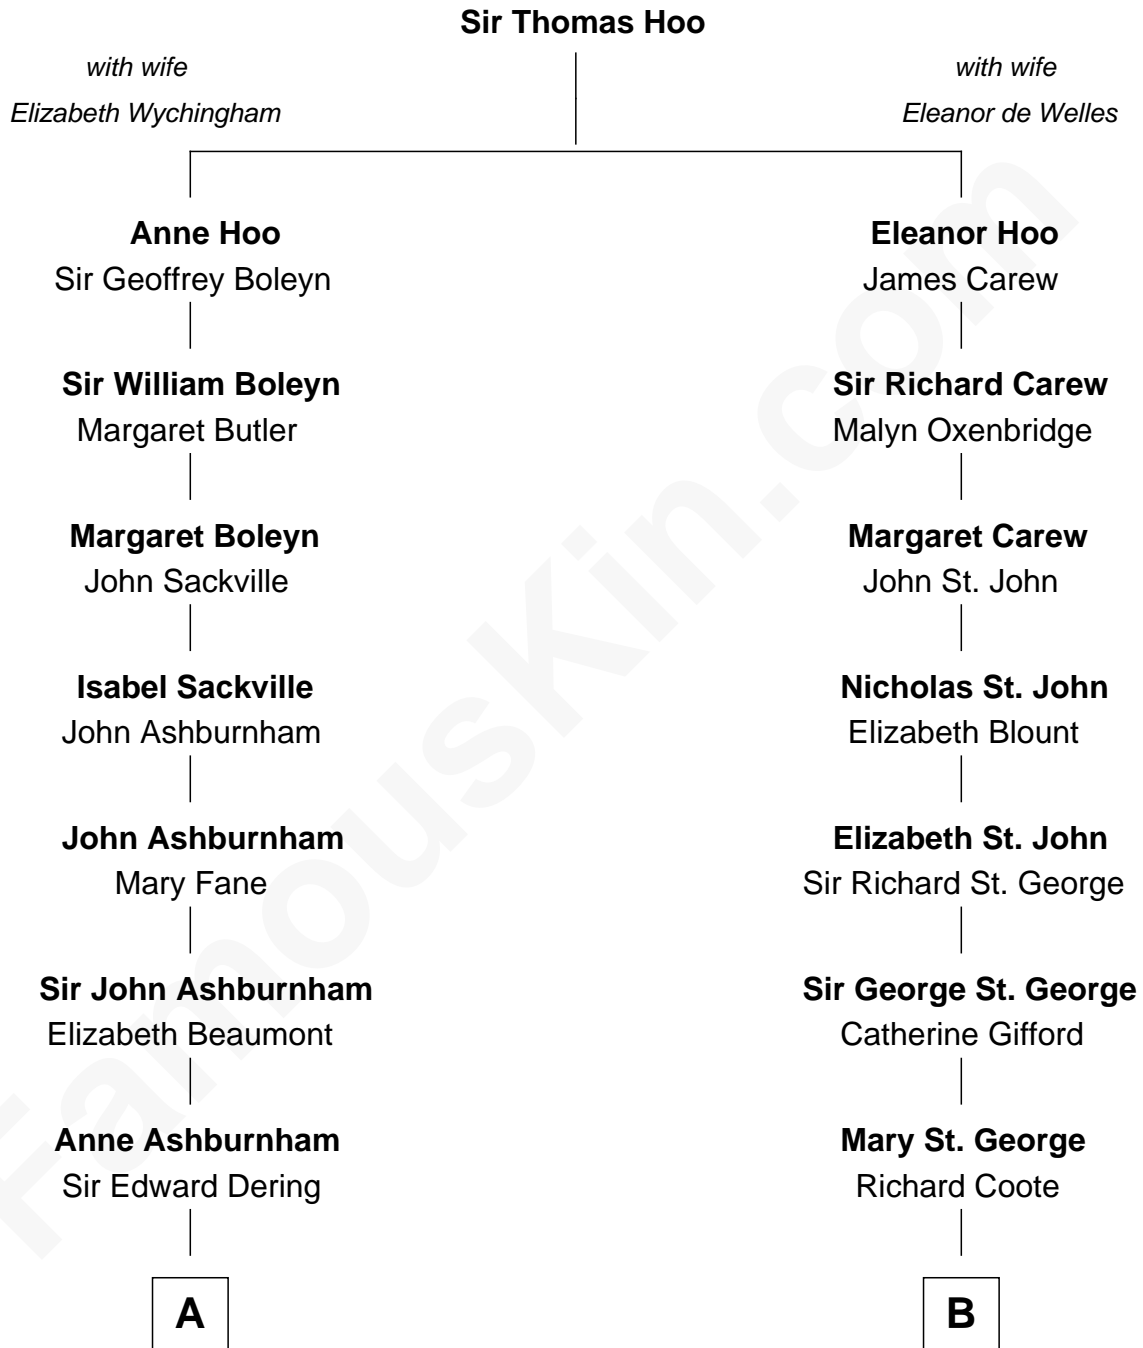

FamousKin.com

Relationship Chart of

Camilla Parker Bowles

Queen Consort of the United Kingdom

13th cousin 4 times removed of

Joan Fontaine
Movie Actress

Camilla Parker Bowles photo by [Agência Brasil](#) [\(CC BY 3.0 BRAZIL\)](#)