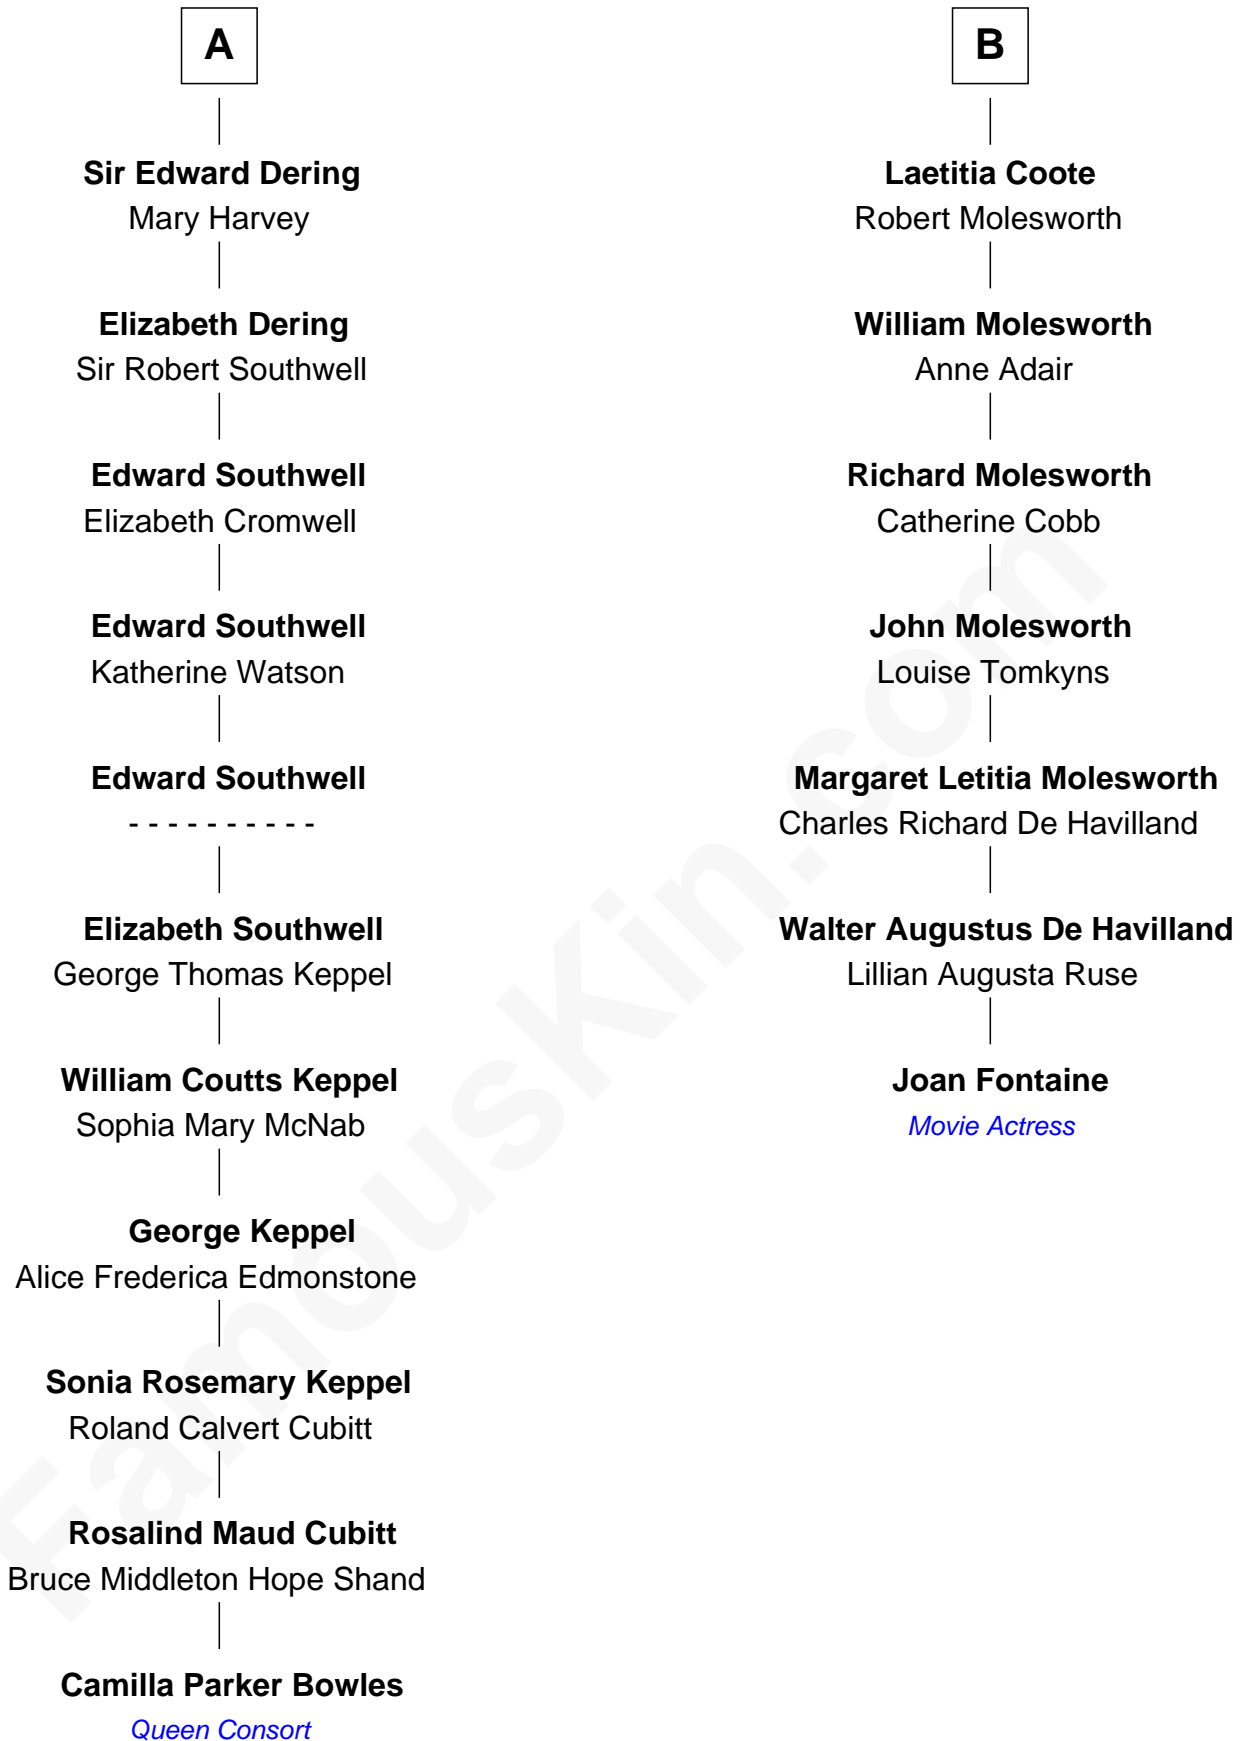

FamousKin.com

Relationship Chart of

Camilla Parker Bowles

Queen Consort of the United Kingdom

13th cousin 4 times removed of

Joan Fontaine
Movie Actress

Camilla Parker Bowles photo by [Agência Brasil](#) [\(CC BY 3.0 BRAZIL\)](#)