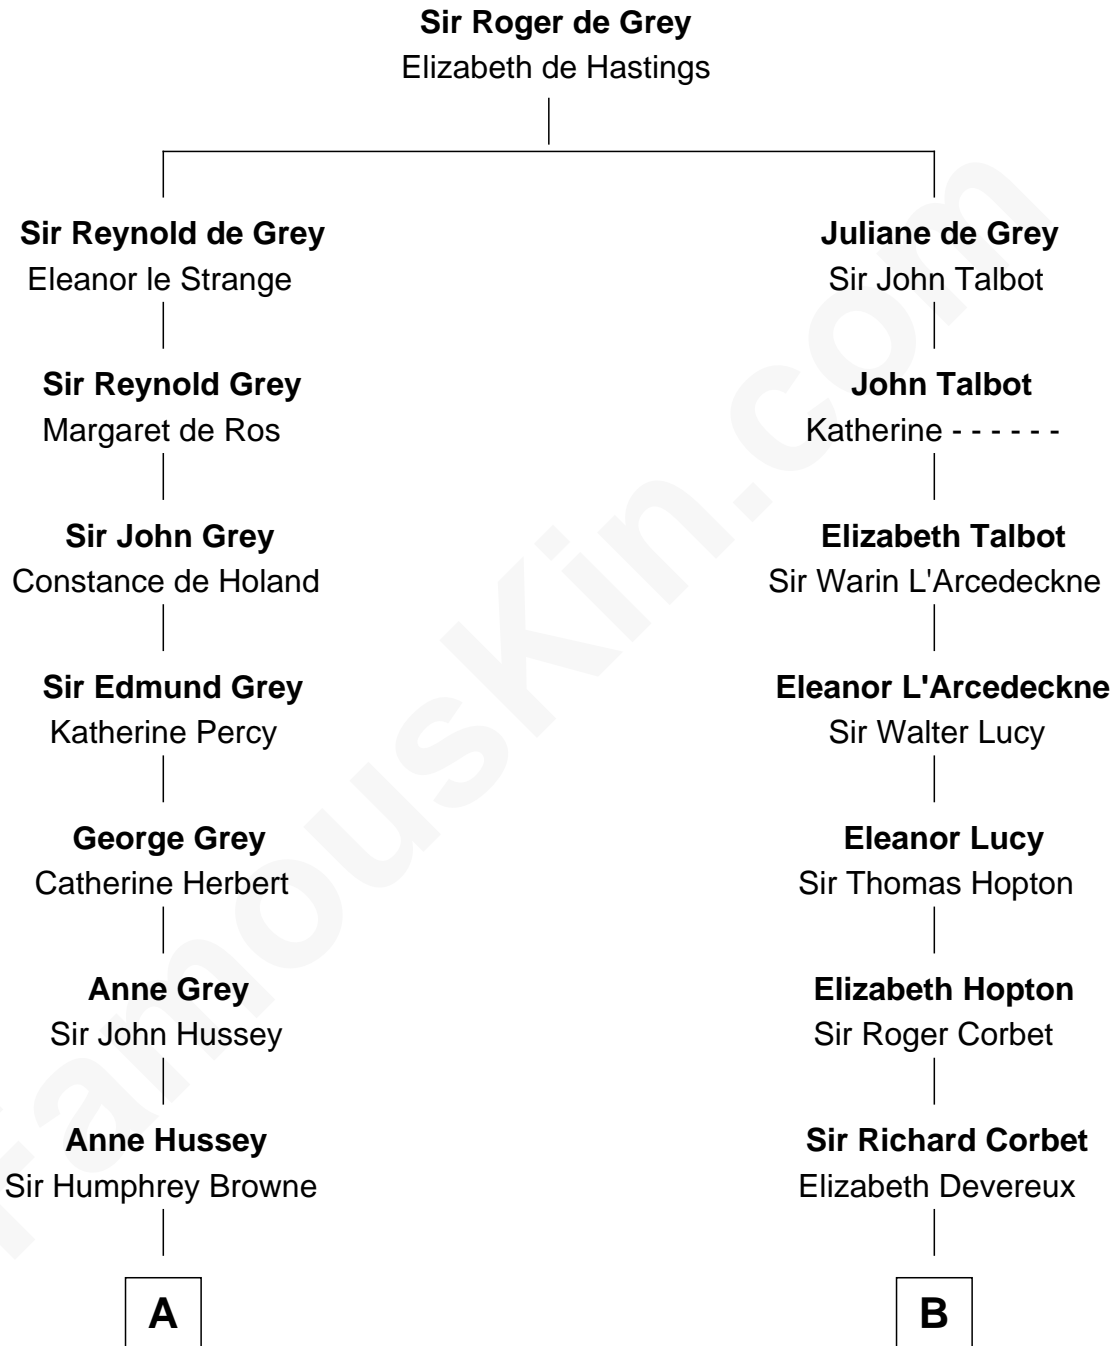

FamousKin.com

Relationship Chart of

Camilla Parker Bowles

Queen Consort of the United Kingdom

19th cousin of

Joan Fontaine

Movie Actress

FamousKin.com