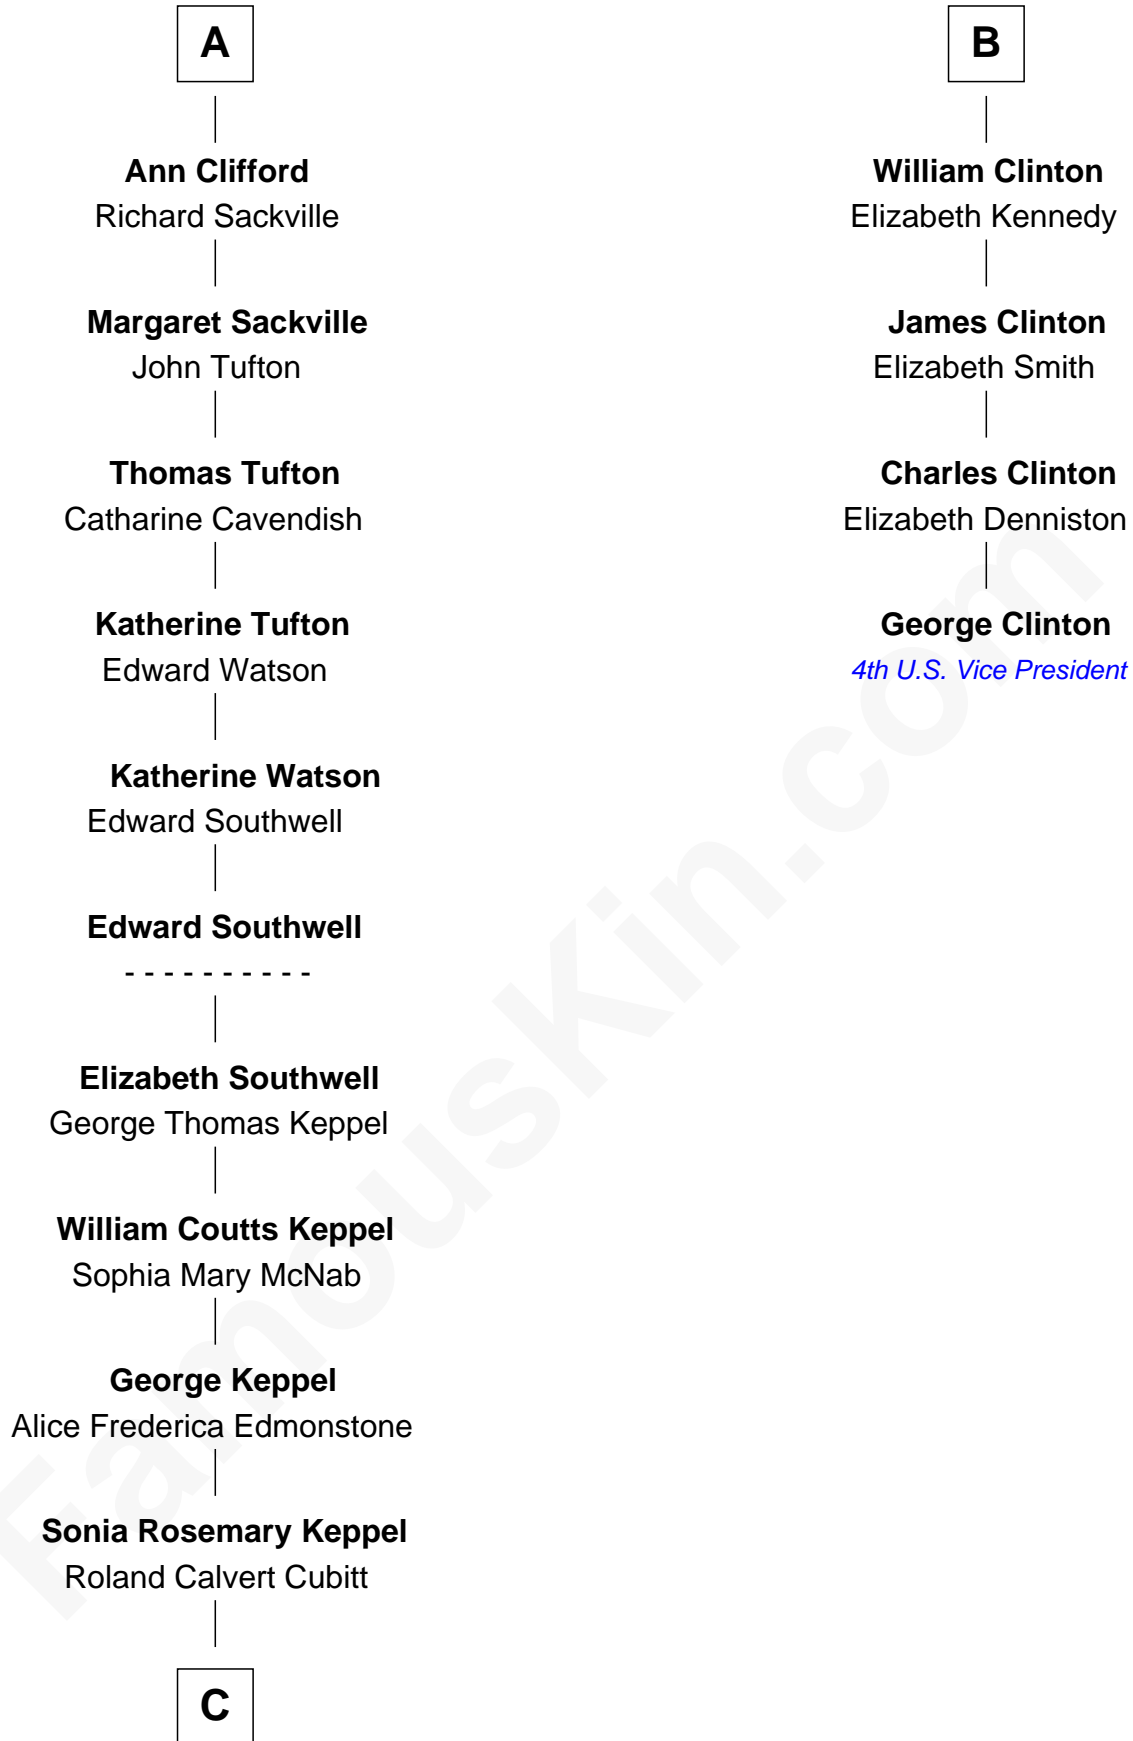

FamousKin.com

Relationship Chart of

Camilla Parker Bowles

Queen Consort of the United Kingdom

10th cousin 8 times removed of

George Clinton

4th U.S. Vice President

C

Rosalind Maud Cubitt
Bruce Middleton Hope Shand

Camilla Parker Bowles
Queen Consort

FamousKin.com