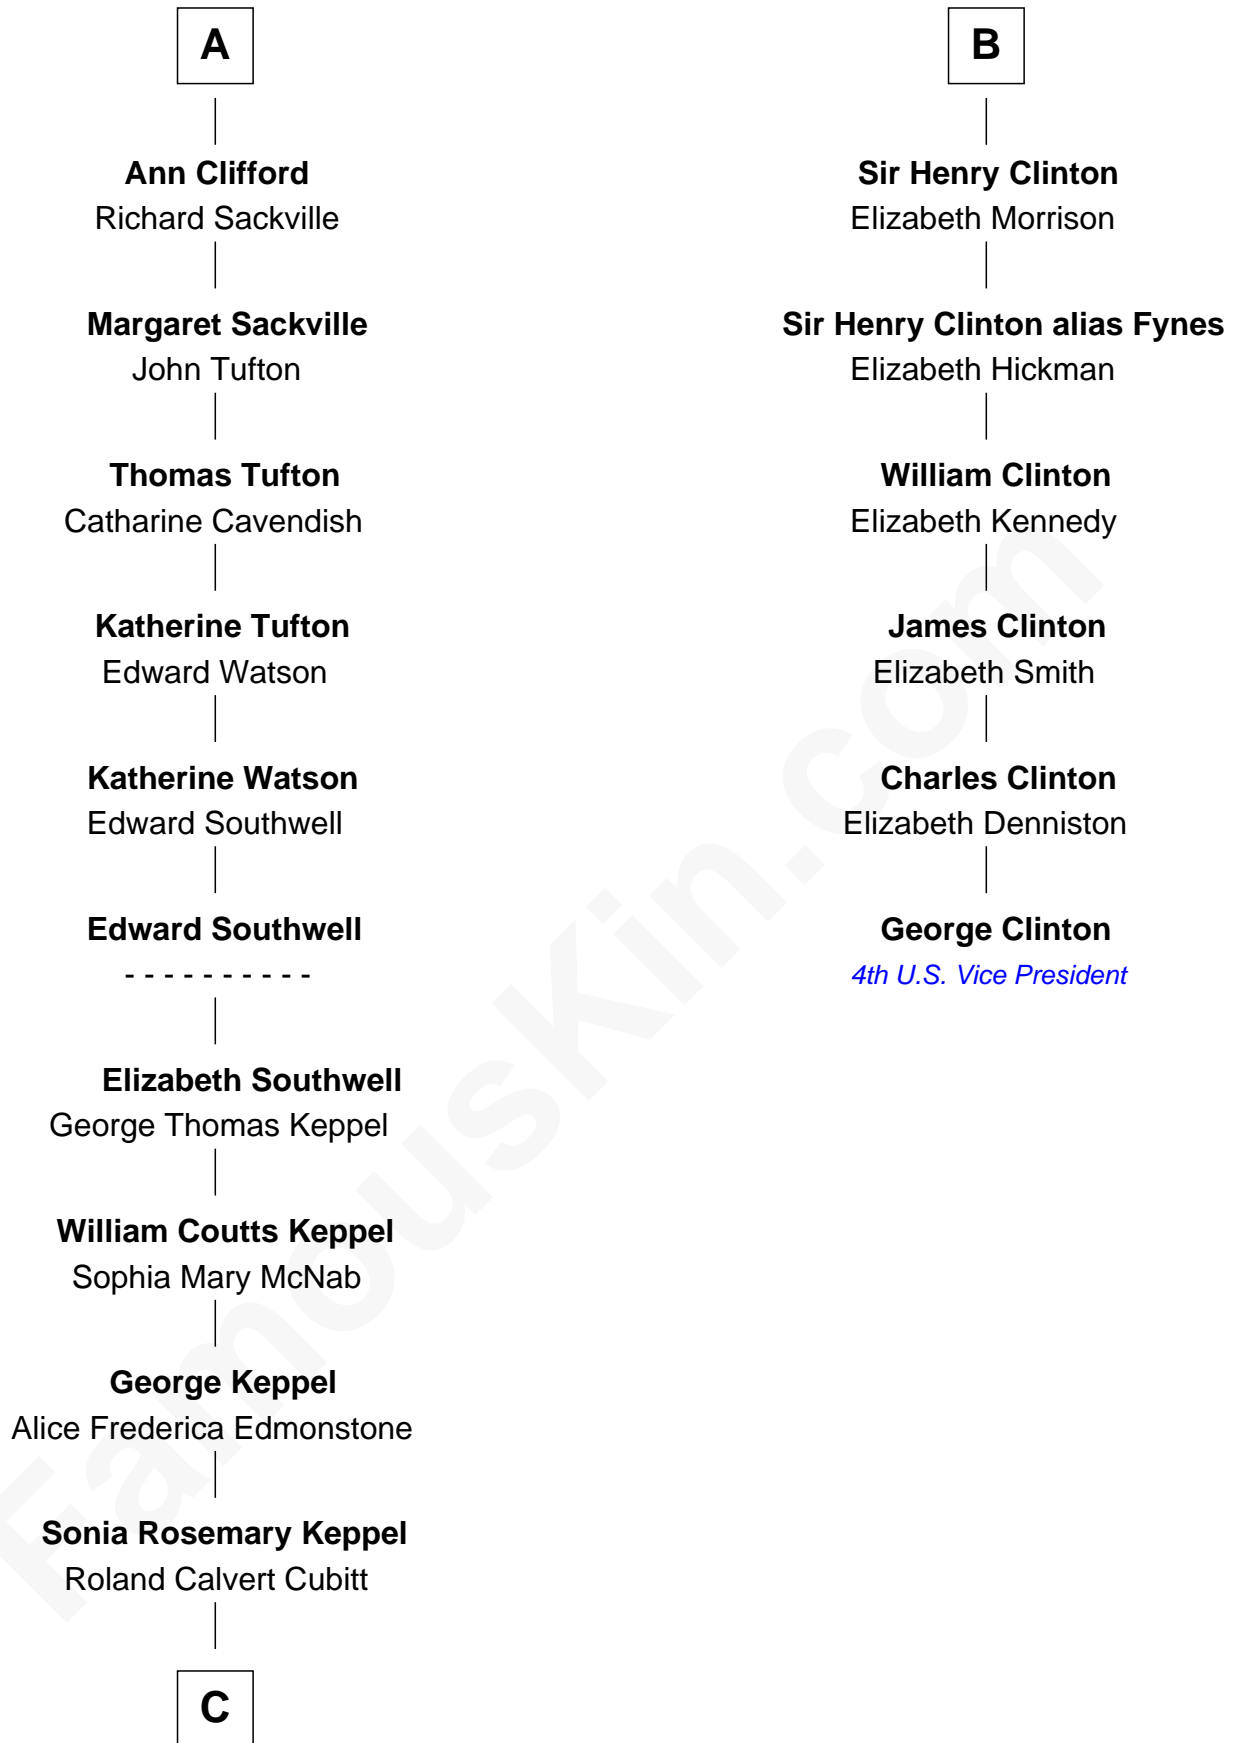

FamousKin.com

Relationship Chart of

Camilla Parker Bowles

Queen Consort of the United Kingdom

12th cousin 6 times removed of

George Clinton

4th U.S. Vice President

Sir Philip le Despencer

Elizabeth - - - - -

Sir Philip le Despencer

Elizabeth de Tibetot

Margery Despencer

Sir Roger Wentworth

Henry Wentworth

Elizabeth Howard

Margery Wentworth

Alice le Despenser

Sir John Sutton

Sir John Sutton

Constance Blount

Sir John Sutton

Elizabeth Berkeley

Sir John Sutton Dudley

Elizabeth Bramshot

Edmund Dudley

Elizabeth Grey

Elizabeth Dudley

William Stourton

Ursula Stourton

Sir Edward Clinton

B

C