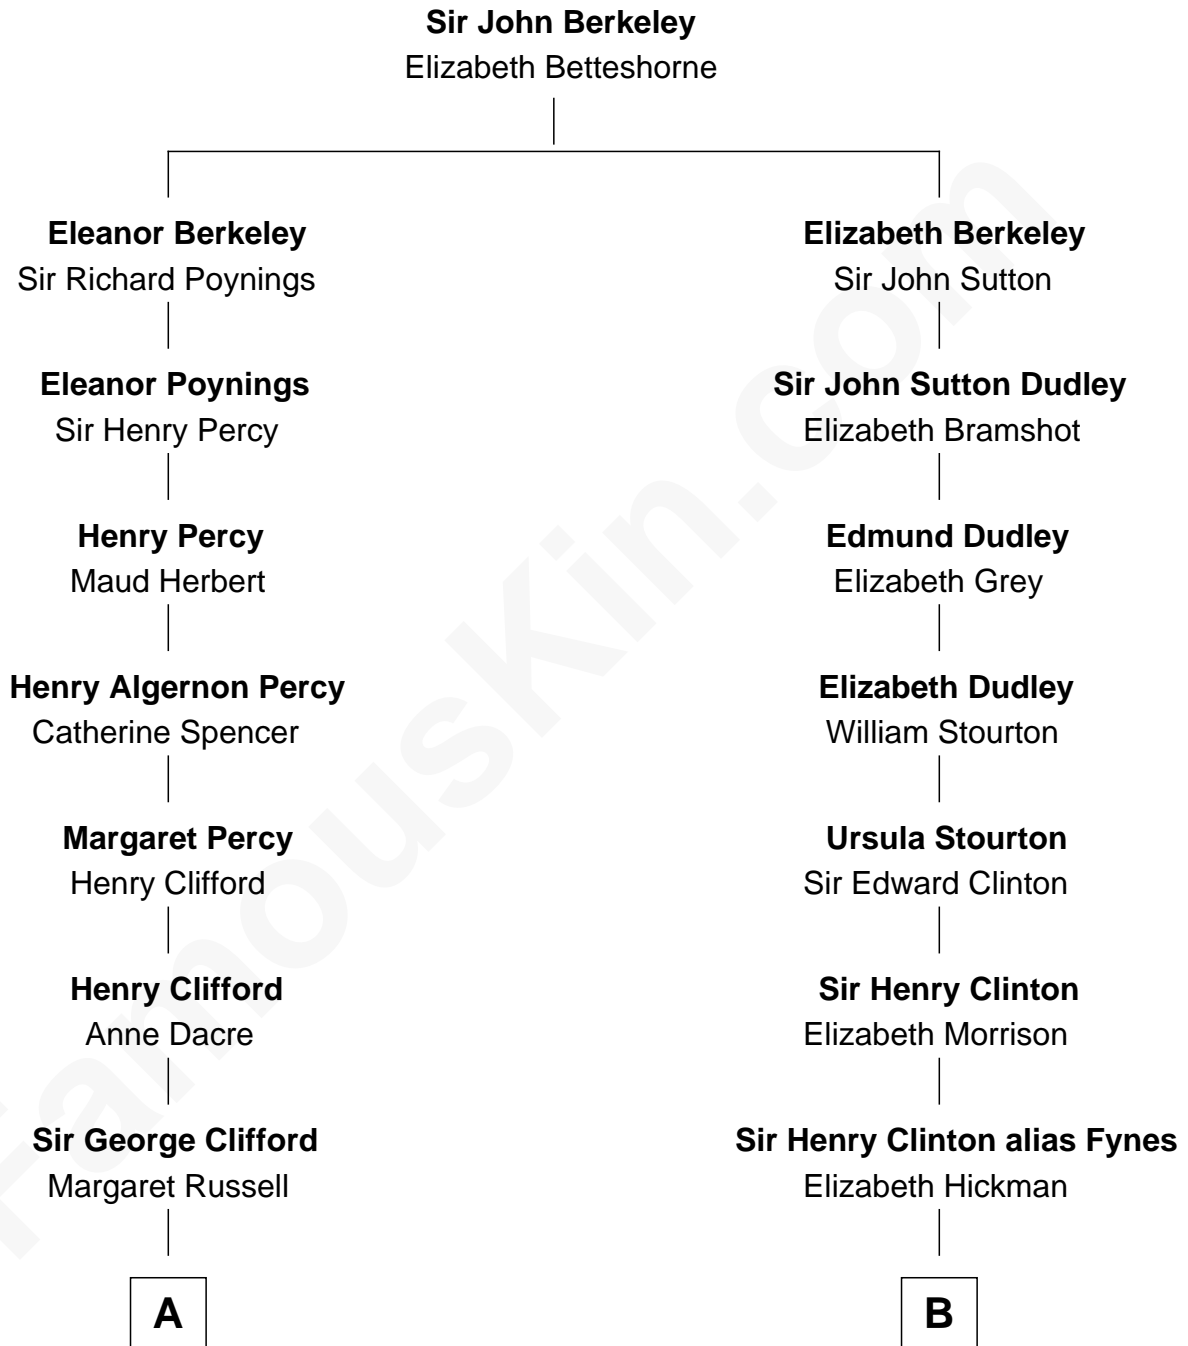

FamousKin.com

Relationship Chart of

Camilla Parker Bowles

Queen Consort of the United Kingdom

11th cousin 7 times removed of

DeWitt Clinton

6th Governor of New York

C

Rosalind Maud Cubitt
Bruce Middleton Hope Shand

Camilla Parker Bowles
Queen Consort

FamousKin.com