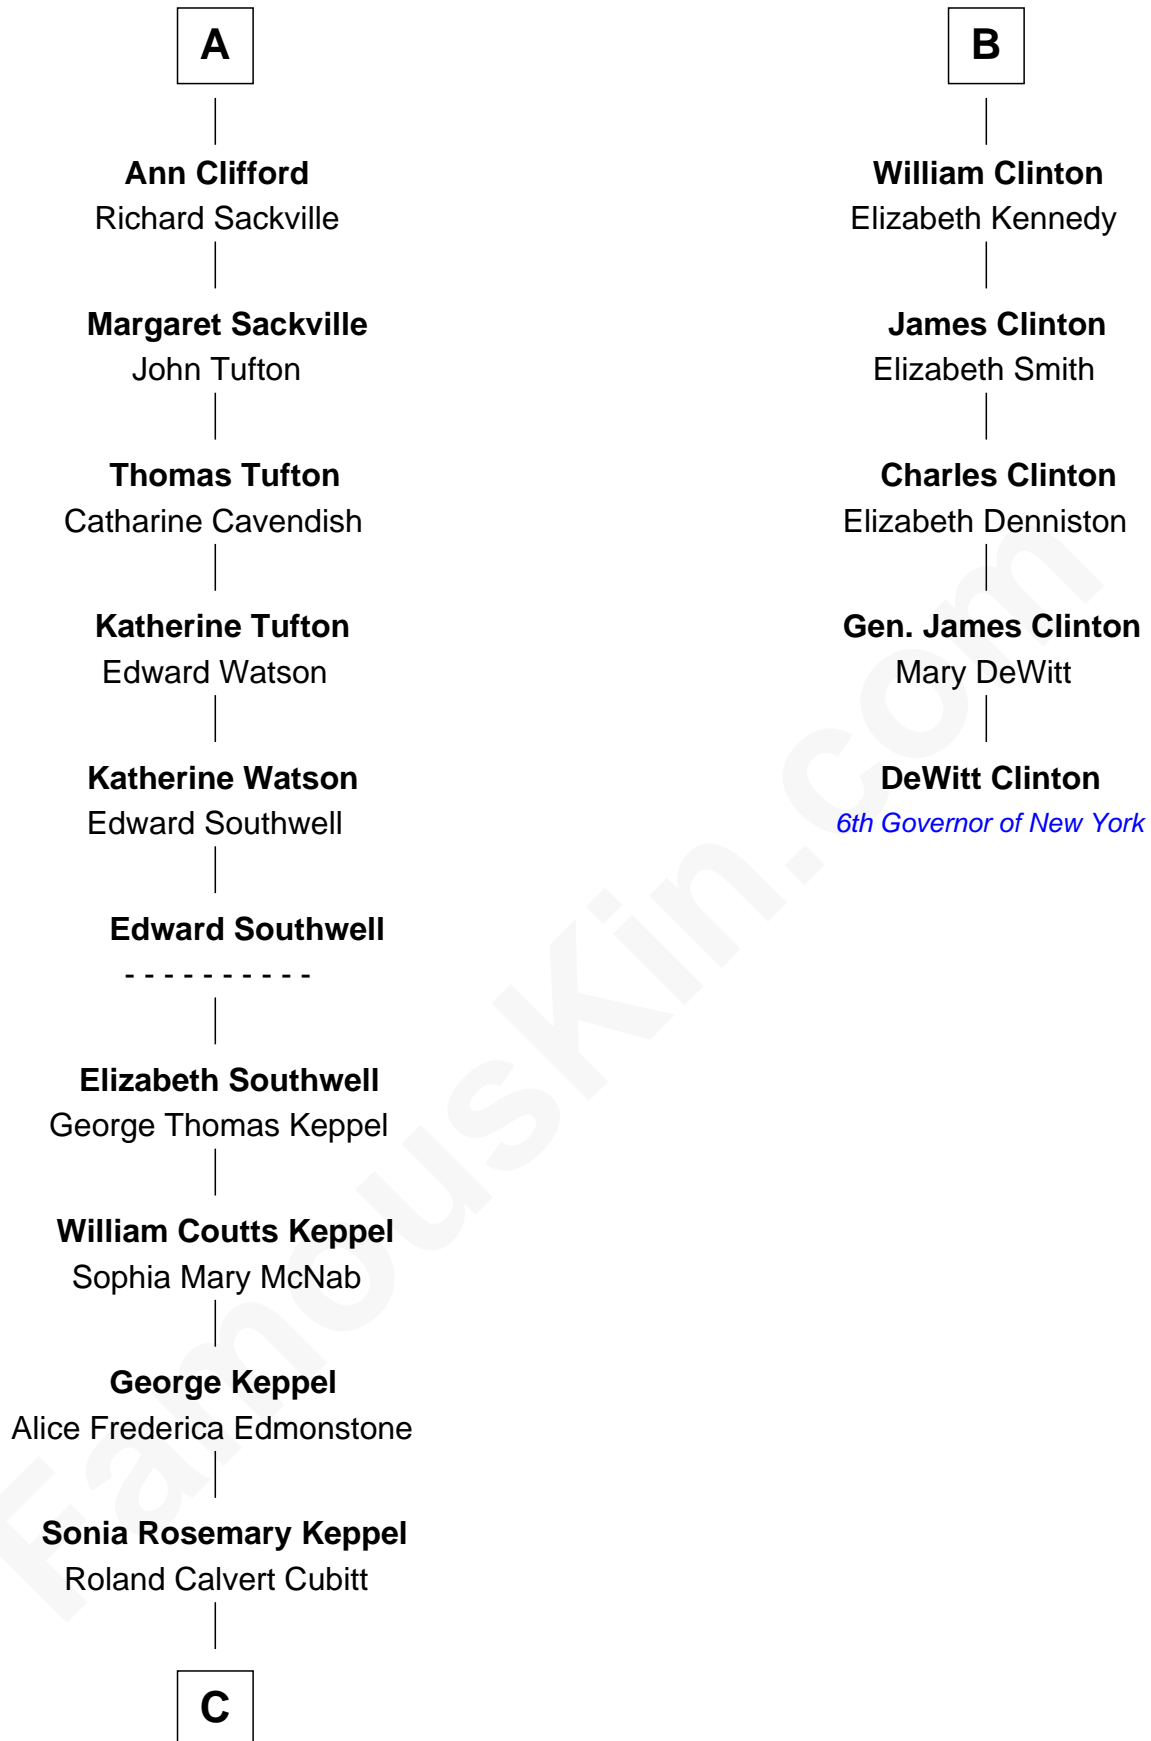

FamousKin.com

Relationship Chart of

Camilla Parker Bowles

Queen Consort of the United Kingdom

11th cousin 7 times removed of

DeWitt Clinton

6th Governor of New York

C

Rosalind Maud Cubitt
Bruce Middleton Hope Shand

Camilla Parker Bowles
Queen Consort

FamousKin.com