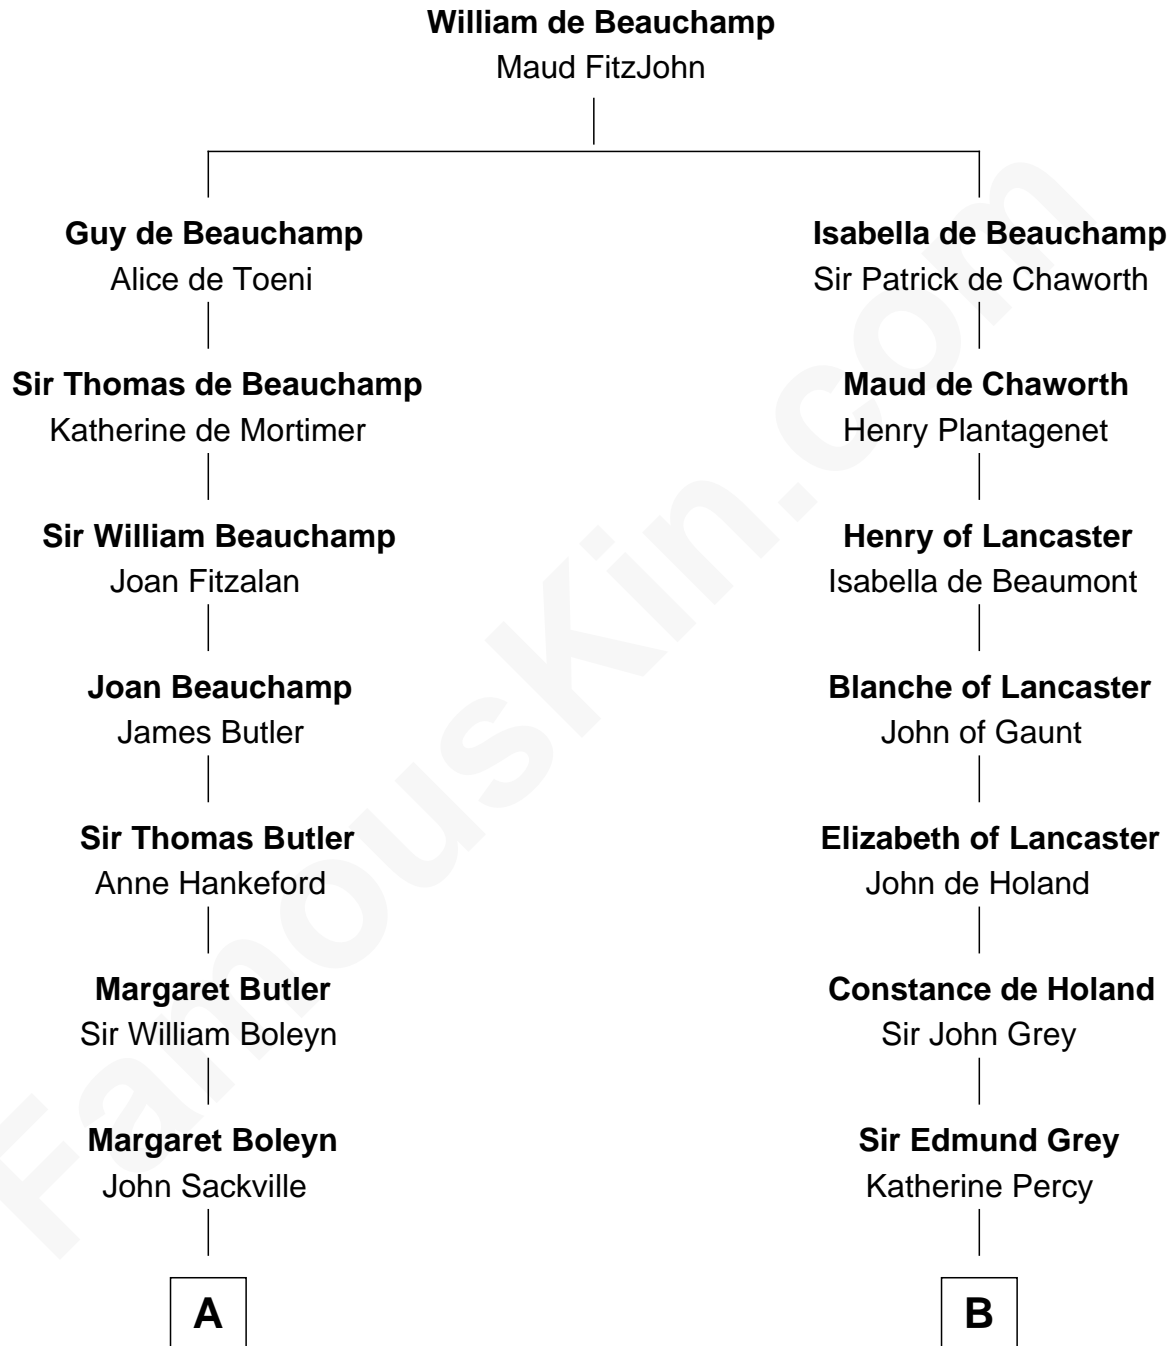

## Relationship Chart of

### Camilla Parker Bowles

*Queen Consort of the United Kingdom*

16th cousin 5 times removed of

**DeWitt Clinton**

*6th Governor of New York*

**C**

William Coutts Keppel

Sophia Mary McNab